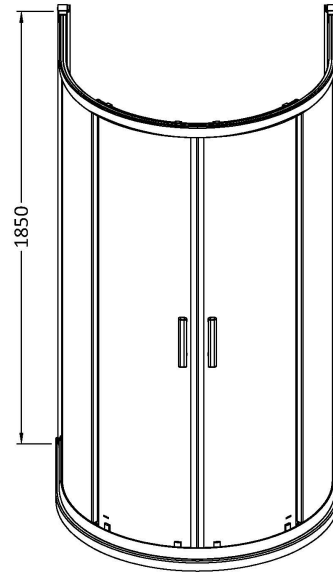

Sales Code: AQUD2

Description: D-Shaped Shower Enclosure

Packaging Details

Barcode: 5055369026852

Sales Code: AQUD2R-E6

Description: Rail For D Shaped Enclosure

Code	Description	Adjustment (mm)	Entry Width (mm)
AQUD2-E6	"D" Shaped Quadrant	20mm Per Side	615

Product Dimensions

Height (mm):	1850
Width (mm):	1030
Depth (mm):	905
Nett Weight (kg):	4.1

Packaging Dimensions

Height (mm):	1045
Width (mm):	105
Length (mm):	885
Gross Weight (kg):	4.1

Packaging Data

Box Colour:	Brown Cardboard Box - Printed
Box Qty:	1
Label Size:	100 x 50
Label Colour:	Not Applicable
Label Qty:	0

Outer Box Dimensions (If Applicable)

Height (mm):	
Width (mm):	
Depth (mm):	
Length (mm):	
Gross Weight (kg):	
Barcode:	5055369080199

Product Details

Country of Origin:	China
Fitting Instruction:	No
CE & UKCA:	Yes
Profile Material:	Aluminium
Profile Finish:	Polished Chrome
Adjustments (mm):	885mm-905mm
Entry Width (mm):	615mm
Swing In Dim (mm):	N/A
Swing Out Dim (mm):	N/A
Radius (mm):	Not Applicable
Glass Thickness (mm):	
Easy Fit:	Yes
Easy Clean:	No
Handle Style:	Not Applicable
Handle Material:	Not Applicable
Enclosure Design:	Framed
Wheel Type:	Not Applicable
Support Bar Included:	Support Bar Not Included
Extras:	None

Sales Code: AQUD2E-E6

Description: Glass Part For D Shaped Enclosure

Code	Description	Adjustment (mm)	Entry Width (mm)
AQUD2-E6	"D" Shaped Quadrant	20mm Per Side	615

Product Dimensions

Height (mm):	1850
Width (mm):	1050
Depth (mm):	925
Nett Weight (kg):	61.6