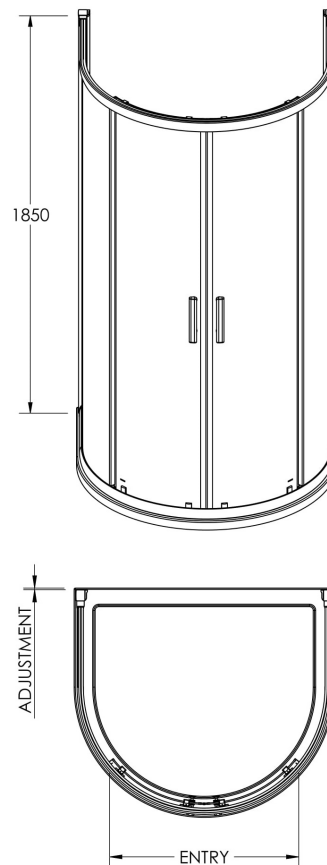

Product Dimensions

Height (mm):	1850
Width (mm):	1030
Depth (mm):	905
Nett Weight (kg):	4.1

Packaging Dimensions

Height (mm):	1045
Width (mm):	105
Length (mm):	885
Gross Weight (kg):	4.1

Packaging Data

Box Colour:	Brown Cardboard Box - Printed
Box Qty:	1
Label Size:	100 x 50
Label Colour:	Not Applicable
Label Qty:	0

Outer Box Dimensions (If Applicable)

Height (mm):	
Width (mm):	
Depth (mm):	
Length (mm):	
Gross Weight (kg):	
Barcode:	5055369080199

Product Details

Country of Origin:	China
Fitting Instruction:	No
CE & UKCA:	Yes
Profile Material:	Aluminium
Profile Finish:	Polished Chrome
Adjustments (mm):	885mm-905mm
Entry Width (mm):	615mm
Swing In Dim (mm):	N/A
Swing Out Dim (mm):	N/A
Radius (mm):	Not Applicable
Glass Thickness (mm):	
Easy Fit:	Yes
Easy Clean:	No
Handle Style:	Not Applicable
Handle Material:	Not Applicable
Enclosure Design:	Framed
Wheel Type:	Not Applicable
Support Bar Included:	Support Bar Not Included
Extras:	None

Sales Code: AQUD2E-E6

Description: Glass Part For D Shaped Enclosure

Code	Description	Adjustment (mm)	Entry Width (mm)
AQUD2-E6	"D" Shaped Quadrant	20mm Per Side	615

Product Dimensions

Height (mm):	1850
Width (mm):	1050
Depth (mm):	925
Nett Weight (kg):	61.6

Outer Box Dimensions (If Applicable)

Height (mm):	
Width (mm):	
Depth (mm):	
Length (mm):	
Gross Weight (kg):	
Barcode:	5055369080182

Product Details

Country of Origin:	China
Fitting Instruction:	No
CE & UKCA:	Yes
Profile Material:	Aluminium
Profile Finish:	Polished Chrome
Adjustments (mm):	20mm Per Side
Entry Width (mm):	615mm
Swing In Dim (mm):	N/A
Swing Out Dim (mm):	N/A
Radius (mm):	512 mm
Glass Thickness (mm):	6
Easy Fit:	Yes
Easy Clean:	No
Handle Style:	Square T Shape Handle
Handle Material:	Metal
Enclosure Design:	Framed
Wheel Type:	Dual, Quick Release
Support Bar Included:	Support Bar Not Included
Extras:	None