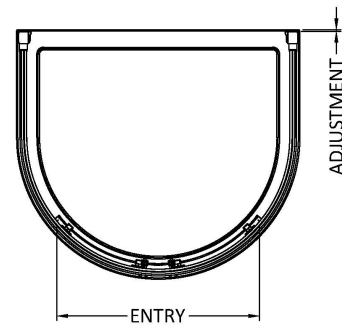

Sales Code: AQUD2

Description: D-Shaped Shower Enclosure

Packaging Details

Barcode: 5055369026852