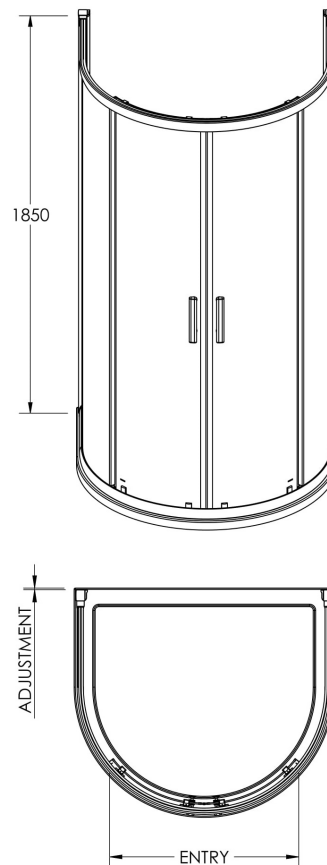

Sales Code: AQUD2

Description: D-Shaped Shower Enclosure

Packaging Details

Barcode: 5055369026852

Sales Code: AQUD2R-E6

Description: Rail For D Shaped Enclosure

Code	Description	Adjustment (mm)	Entry Width (mm)
AQUD2-E6	"D" Shaped Quadrant	20mm Per Side	615

Product Dimensions

Height (mm):	1850
Width (mm):	1030
Depth (mm):	905
Nett Weight (kg):	4.1

Packaging Dimensions

Height (mm):	1045
Width (mm):	105
Length (mm):	885
Gross Weight (kg):	4.1

Packaging Data

Box Colour:	Brown Cardboard Box - Printed
Box Qty:	1
Label Size:	100 x 50
Label Colour:	Not Applicable
Label Qty:	0

Outer Box Dimensions (If Applicable)

Height (mm):	
Width (mm):	
Depth (mm):	
Length (mm):	
Gross Weight (kg):	
Barcode:	5055369080199

Product Details

Country of Origin:	China
Fitting Instruction:	No
CE & UKCA:	Yes
Profile Material:	Aluminium
Profile Finish:	Polished Chrome
Adjustments (mm):	885mm-905mm
Entry Width (mm):	615mm
Swing In Dim (mm):	N/A
Swing Out Dim (mm):	N/A
Radius (mm):	Not Applicable
Glass Thickness (mm):	
Easy Fit:	Yes
Easy Clean:	No
Handle Style:	Not Applicable
Handle Material:	Not Applicable
Enclosure Design:	Framed
Wheel Type:	Not Applicable
Support Bar Included:	Support Bar Not Included
Extras:	None

Sales Code: AQUD2E-E6

Description: Glass Part For D Shaped Enclosure

Code	Description	Adjustment (mm)	Entry Width (mm)
AQUD2-E6	"D" Shaped Quadrant	20mm Per Side	615

Product Dimensions

Height (mm):	1850
Width (mm):	1050
Depth (mm):	925
Nett Weight (kg):	61.6