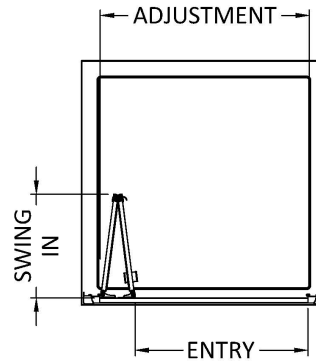

Sales Code: ERBD80

Description: Ella 800mm Bi-Fold Door (1850)

Product Dimensions

Height (mm):	1854
Width (mm):	785
Depth (mm):	42
Nett Weight (kg):	21.5

Packaging Dimensions

Height (mm):	1895
Width (mm):	785
Length (mm):	80
Gross Weight (kg):	21.5

Packaging Data

Box Colour:	Brown Cardboard Box - Printed
Box Qty:	1
Label Size:	100 x 50
Label Colour:	Not Applicable
Label Qty:	0

Outer Box Dimensions (If Applicable)

Height (mm):	
Width (mm):	
Depth (mm):	
Length (mm):	
Gross Weight (kg):	
Barcode:	5055369078745

Product Details

Country of Origin:	China
Fitting Instruction:	No
CE & UKCA:	Yes
Profile Material:	Aluminium
Profile Finish:	Satin Chrome
Adjustments (mm):	750mm - 785mm
Entry Width (mm):	535M
Swing In Dim (mm):	332M
Swing Out Dim (mm):	N/A
Radius (mm):	Not Applicable
Glass Thickness (mm):	5
Easy Fit:	No
Easy Clean:	No
Handle Style:	Knob Handle
Handle Material:	Plastic
Enclosure Design:	Framed
Wheel Type:	Captive And Fixed.
Support Bar Included:	Support Bar Not Included
Extras:	None