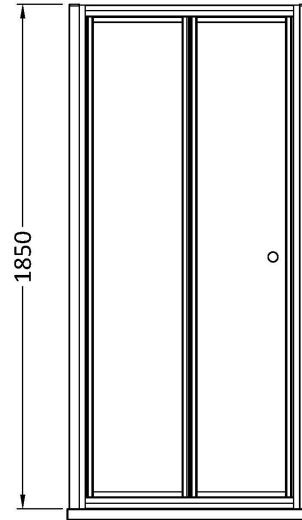

Sales Code: ERBD80

Description: Ella 800mm Bi-Fold Door (1850)

Product Dimensions

Height (mm):	1854
Width (mm):	785
Depth (mm):	42
Nett Weight (kg):	21.5

Packaging Dimensions

Height (mm):	1895
Width (mm):	785
Length (mm):	80
Gross Weight (kg):	21.5

Packaging Data

Box Colour:	Brown Cardboard Box - Printed
Box Qty:	1
Label Size:	100 x 50
Label Colour:	Not Applicable
Label Qty:	0

Outer Box Dimensions (If Applicable)

Height (mm):	
Width (mm):	
Depth (mm):	
Length (mm):	
Gross Weight (kg):	
Barcode:	5055369078745

Product Details

Country of Origin:	China
Fitting Instruction:	No
CE & UKCA:	Yes
Profile Material:	Aluminium
Profile Finish:	Satin Chrome
Adjustments (mm):	750mm - 785mm
Entry Width (mm):	535M
Swing In Dim (mm):	332M
Swing Out Dim (mm):	N/A
Radius (mm):	Not Applicable
Glass Thickness (mm):	5
Easy Fit:	No
Easy Clean:	No
Handle Style:	Knob Handle
Handle Material:	Plastic
Enclosure Design:	Framed
Wheel Type:	Captive And Fixed.
Support Bar Included:	Support Bar Not Included
Extras:	None