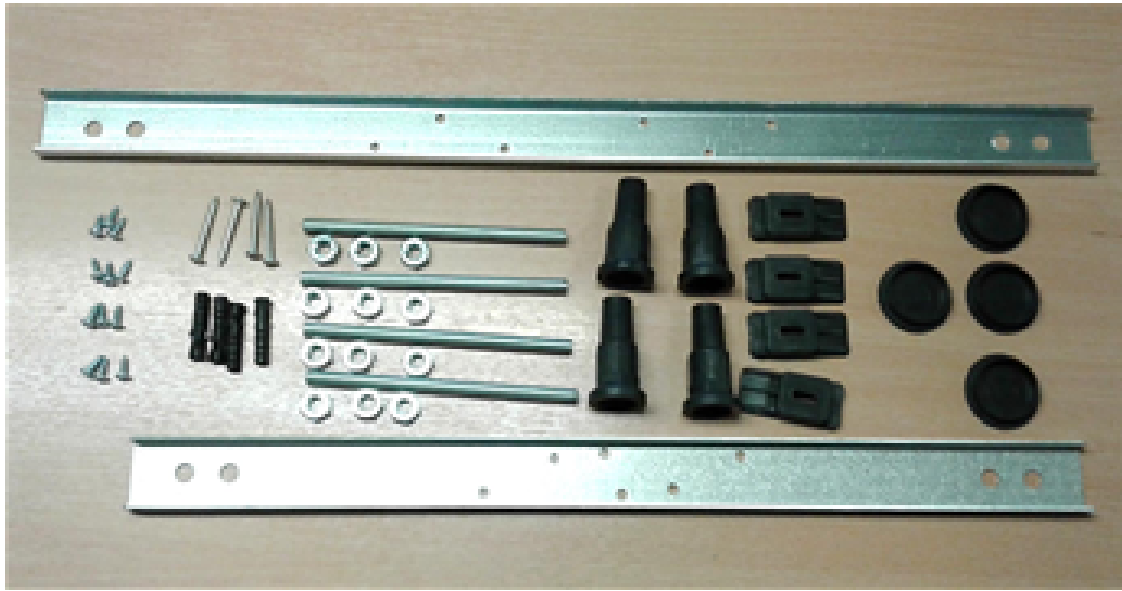

Sales Code: WBB1785R

Description: Right Hand Curved Bath 1700mm

Packaging Details

Barcode: 5056211822363

Sales Code: WBB102

Description: 1700 B Shaped Shower Bath R/H

Product Dimensions

Length (mm):	1695
Width (mm):	900
Depth (mm):	415
Nett Weight (kg):	18.75

Packaging Dimensions

Length (mm):	1700
Width (mm):	900
Depth (mm):	415
Gross Weight (kg):	19

Packaging Data

Box Colour:	Brown Cardboard Sleeve
Box Qty:	1
Label Size:	300 x 35
Label Colour:	White Label
Label Qty:	2

Outer Box Dimensions (If Applicable)

Length (mm):	
Width (mm):	
Height (mm):	
Gross Weight (kg):	
Barcode:	5055369083541

Product Details

Country of Origin:	United Kingdom
Fitting Instruction:	No
Certification:	FSC: CE & UKCA: Yes
Material Colour Reference:	European White
Product Material:	Acrylic
Material Thickness:	4mm
Volume (Ltr):	240L
Displaced Capacity:	170L
Leg Set Included:	Legset Not Included
Waste Included:	Waste Not Included
Drilled/Undrilled:	Undrilled For Taps
Includes Grips:	No Grips Supplied
Embossed:	No
No of Tapholes:	None
Anti-Slip:	No

Sales Code: WBL001

Description: Bath Leg Set

Product Dimensions

Length (mm):	650
Width (mm):	650
Depth (mm):	60
Nett Weight (kg):	2.5

Packaging Dimensions

Length (mm):	665
Width (mm):	55
Depth (mm):	42
Gross Weight (kg):	2.5