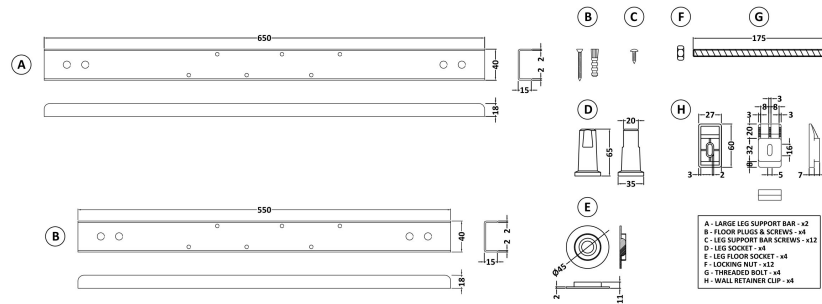

Packaging Dimensions

Length (mm):	1700
Width (mm):	900
Depth (mm):	415
Gross Weight (kg):	19

Packaging Data

Box Colour:	Brown Cardboard Sleeve
Box Qty:	1
Label Size:	300 x 35
Label Colour:	White Label
Label Qty:	2

Outer Box Dimensions (If Applicable)

Length (mm):	
Width (mm):	
Height (mm):	
Gross Weight (kg):	
Barcode:	5055369083541

Product Details

Country of Origin:	United Kingdom
Fitting Instruction:	No
Certification:	FSC: CE & UKCA: Yes
Material Colour Reference:	European White
Product Material:	Acrylic
Material Thickness:	4mm
Volume (Ltr):	240L
Displaced Capacity:	170L
Leg Set Included:	Legset Not Included
Waste Included:	Waste Not Included
Drilled/Undrilled:	Undrilled For Taps
Includes Grips:	No Grips Supplied
Embossed:	No
No of Tapholes:	None
Anti-Slip:	No

Sales Code: WBL001

Description: Bath Leg Set

Product Dimensions

Length (mm):	650
Width (mm):	650
Depth (mm):	60
Nett Weight (kg):	2.5

Packaging Dimensions

Length (mm):	665
Width (mm):	55
Depth (mm):	42
Gross Weight (kg):	2.5

Packaging Data

Box Colour:	Brown Cardboard Sleeve
Box Qty:	1
Label Size:	100 x 50
Label Colour:	White Label
Label Qty:	2

Outer Box Dimensions (If Applicable)

Length (mm):	
Width (mm):	
Height (mm):	
Gross Weight (kg):	
Barcode:	5056211809197