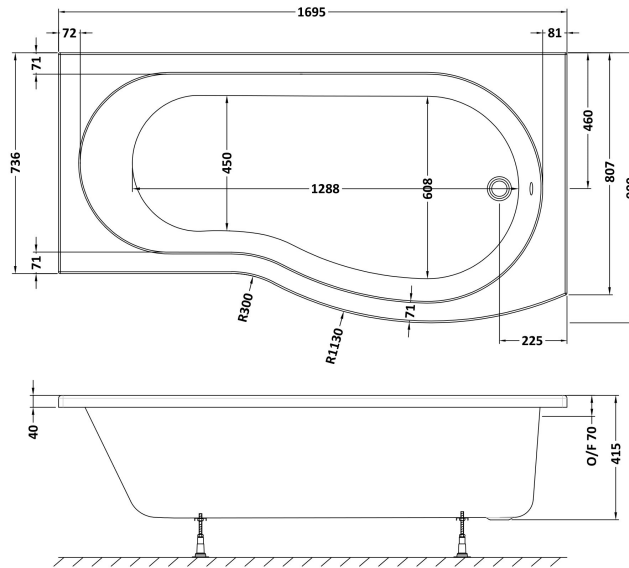

Sales Code: WBB1785R

Description: Right Hand Curved Bath 1700mm

Packaging Details

Barcode: 5056211822363

Sales Code: WBB102

Description: 1700 B Shaped Shower Bath R/H

Product Dimensions

Length (mm):	1695
Width (mm):	900
Depth (mm):	415
Nett Weight (kg):	18.75

Packaging Dimensions

Length (mm):	1700
Width (mm):	900
Depth (mm):	415
Gross Weight (kg):	19

Packaging Data

Box Colour:	Brown Cardboard Sleeve
Box Qty:	1
Label Size:	300 x 35
Label Colour:	White Label
Label Qty:	2

Outer Box Dimensions (If Applicable)

Length (mm):	
Width (mm):	
Height (mm):	
Gross Weight (kg):	
Barcode:	5055369083541

Product Details

Country of Origin:	United Kingdom
Fitting Instruction:	No
Certification:	FSC: CE & UKCA: Yes
Material Colour Reference:	European White
Product Material:	Acrylic
Material Thickness:	4mm
Volume (Ltr):	240L
Displaced Capacity:	170L
Leg Set Included:	Legset Not Included
Waste Included:	Waste Not Included
Drilled/Undrilled:	Undrilled For Taps
Includes Grips:	No Grips Supplied
Embossed:	No
No of Tapholes:	None
Anti-Slip:	No

Sales Code: WBL001

Description: Bath Leg Set

Product Dimensions

Length (mm):	650
Width (mm):	650
Depth (mm):	60
Nett Weight (kg):	2.5

Packaging Dimensions

Length (mm):	665
Width (mm):	55
Depth (mm):	42
Gross Weight (kg):	2.5