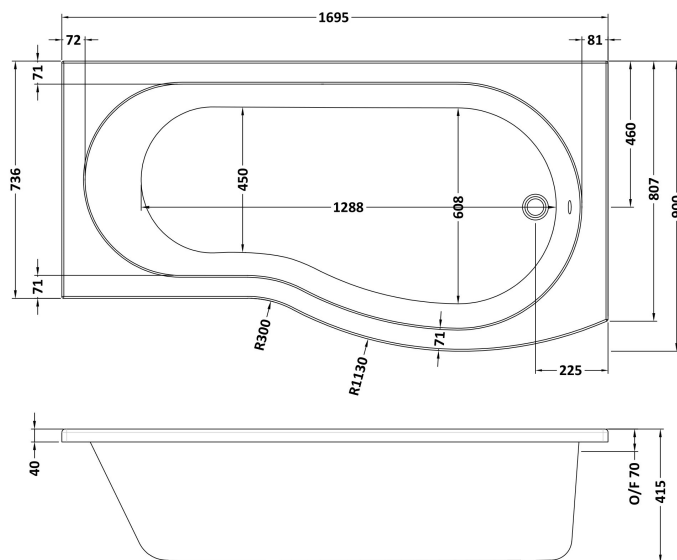

Sales Code: WBB1785R

Description: Right Hand Curved Bath 1700mm

Packaging Details

Barcode: 5056211822363

Sales Code: WBB102

Description: 1700 B Shaped Shower Bath R/H

Product Dimensions

Length (mm):	1695
Width (mm):	900
Depth (mm):	415
Nett Weight (kg):	18.75

Packaging Dimensions

Length (mm):	1700
Width (mm):	900
Depth (mm):	415
Gross Weight (kg):	19

Packaging Data

Box Colour:	Brown Cardboard Sleeve
Box Qty:	1
Label Size:	300 x 35
Label Colour:	White Label
Label Qty:	2

Outer Box Dimensions (If Applicable)

Length (mm):	
Width (mm):	
Height (mm):	
Gross Weight (kg):	
Barcode:	5055369083541

Product Details

Country of Origin:	United Kingdom
Fitting Instruction:	No
Certification:	FSC: CE & UKCA: Yes
Material Colour Reference:	European White
Product Material:	Acrylic
Material Thickness:	4mm
Volume (Ltr):	240L
Displaced Capacity:	170L
Leg Set Included:	Legset Not Included
Waste Included:	Waste Not Included
Drilled/Undrilled:	Undrilled For Taps
Includes Grips:	No Grips Supplied
Embossed:	No
No of Tapholes:	None
Anti-Slip:	No

Sales Code: WBL001

Description: Bath Leg Set

Product Dimensions

Length (mm):	650
Width (mm):	650
Depth (mm):	60
Nett Weight (kg):	2.5

Packaging Dimensions

Length (mm):	665
Width (mm):	55
Depth (mm):	42
Gross Weight (kg):	2.5