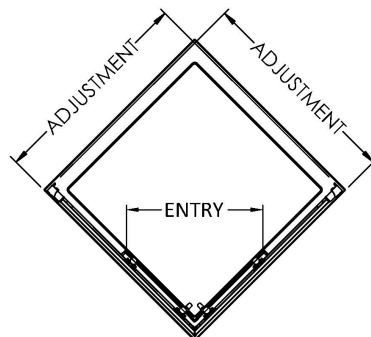

Sales Code: ERCE8080

Description: Ella 800X800 Corner Entry Enclosure 1850

Product Dimensions

Height (mm):	1850
Width (mm):	790
Depth (mm):	790
Nett Weight (kg):	38.5

Packaging Dimensions

Height (mm):	1910
Width (mm):	520
Length (mm):	65
Gross Weight (kg):	38.5

Packaging Data

Box Colour:	Brown Cardboard Box - Printed
Box Qty:	1
Label Size:	140 x 40
Label Colour:	Not Applicable
Label Qty:	0

Outer Box Dimensions (If Applicable)

Height (mm):	
Width (mm):	
Depth (mm):	
Length (mm):	
Gross Weight (kg):	
Barcode:	5055369078646

Product Details

Country of Origin:	China
Fitting Instruction:	No
CE & UKCA:	Yes
Profile Material:	Aluminium
Profile Finish:	Satin Chrome
Adjustments (mm):	770mm-790mm
Entry Width (mm):	395mm
Swing In Dim (mm):	N/A
Swing Out Dim (mm):	N/A
Radius (mm):	Not Applicable
Glass Thickness (mm):	5
Easy Fit:	Yes
Easy Clean:	No
Handle Style:	D Shape Handle
Handle Material:	Plastic
Enclosure Design:	Framed
Wheel Type:	Plastic, Dual, Quick Release
Support Bar Included:	Support Bar Not Included
Extras:	None