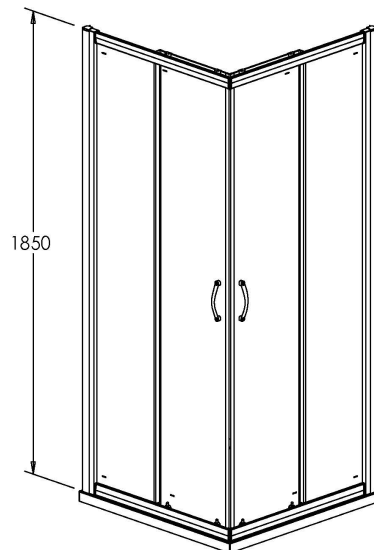

Sales Code: ERCE8080

Description: Ella 800X800 Corner Entry Enclosure 1850

Product Dimensions

Height (mm):	1850
Width (mm):	790
Depth (mm):	790
Nett Weight (kg):	38.5

Packaging Dimensions

Height (mm):	1910
Width (mm):	520
Length (mm):	65
Gross Weight (kg):	38.5

Packaging Data

Box Colour:	Brown Cardboard Box - Printed
Box Qty:	1
Label Size:	140 x 40
Label Colour:	Not Applicable
Label Qty:	0

Outer Box Dimensions (If Applicable)

Height (mm):	
Width (mm):	
Depth (mm):	
Length (mm):	
Gross Weight (kg):	
Barcode:	5055369078646

Product Details

Country of Origin:	China
Fitting Instruction:	No
CE & UKCA:	Yes
Profile Material:	Aluminium
Profile Finish:	Satin Chrome
Adjustments (mm):	770mm-790mm
Entry Width (mm):	395mm
Swing In Dim (mm):	N/A
Swing Out Dim (mm):	N/A
Radius (mm):	Not Applicable
Glass Thickness (mm):	5
Easy Fit:	Yes
Easy Clean:	No
Handle Style:	D Shape Handle
Handle Material:	Plastic
Enclosure Design:	Framed
Wheel Type:	Plastic, Dual, Quick Release
Support Bar Included:	Support Bar Not Included
Extras:	None