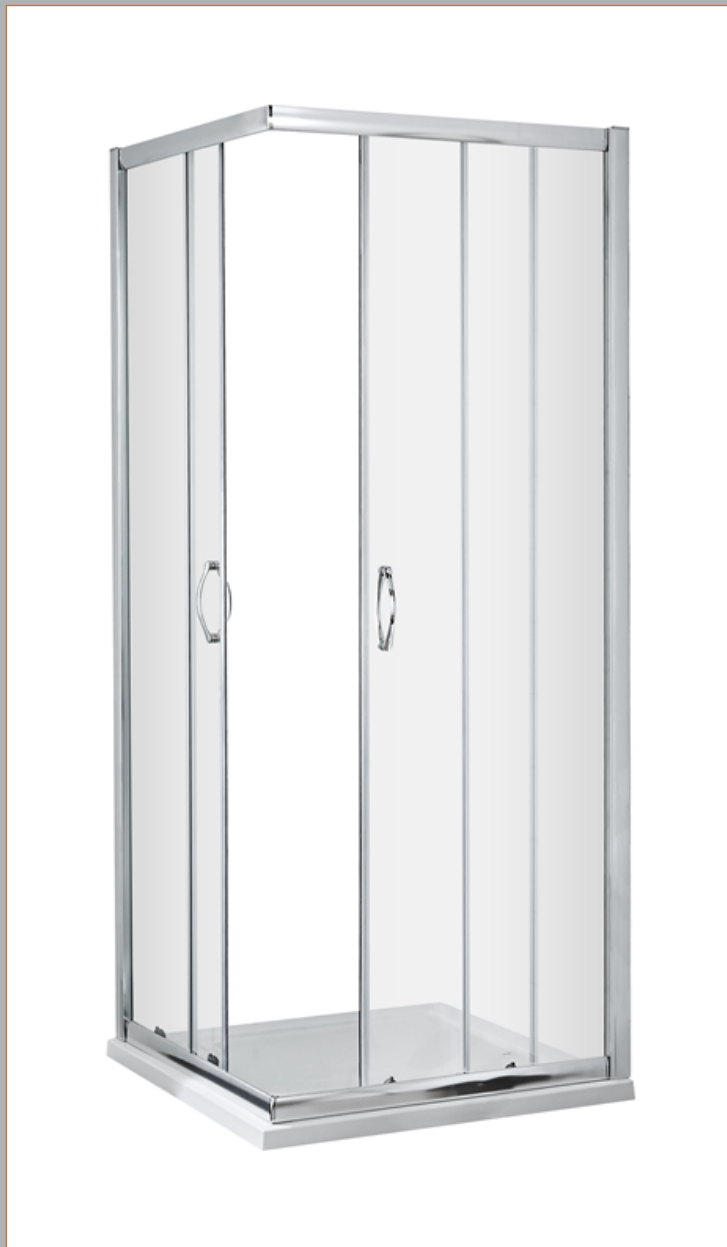

Sales Code: ERCE8080

Description: Ella 800X800 Corner Entry Enclosure 1850

Product Dimensions

Height (mm):	1850
Width (mm):	790
Depth (mm):	790
Nett Weight (kg):	38.5

Packaging Dimensions

Height (mm):	1910
Width (mm):	520
Length (mm):	65
Gross Weight (kg):	38.5

Packaging Data

Box Colour:	Brown Cardboard Box - Printed
Box Qty:	1
Label Size:	140 x 40
Label Colour:	Not Applicable
Label Qty:	0

Outer Box Dimensions (If Applicable)

Height (mm):	
Width (mm):	
Depth (mm):	
Length (mm):	
Gross Weight (kg):	
Barcode:	5055369078646

Product Details

Country of Origin:	China
Fitting Instruction:	No
CE & UKCA:	Yes
Profile Material:	Aluminium
Profile Finish:	Satin Chrome
Adjustments (mm):	770mm-790mm
Entry Width (mm):	395mm
Swing In Dim (mm):	N/A
Swing Out Dim (mm):	N/A
Radius (mm):	Not Applicable
Glass Thickness (mm):	5
Easy Fit:	Yes
Easy Clean:	No
Handle Style:	D Shape Handle
Handle Material:	Plastic
Enclosure Design:	Framed
Wheel Type:	Plastic, Dual, Quick Release
Support Bar Included:	Support Bar Not Included
Extras:	None