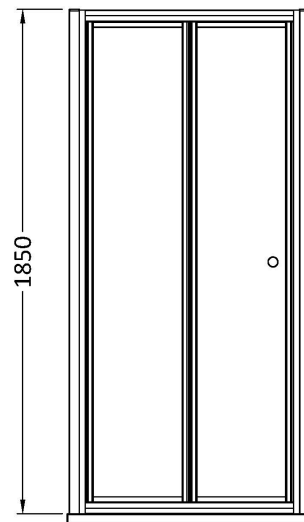

Sales Code: ERBD90

Description: Ella 900mm Bi-Fold Door (1850)

### Product Dimensions

Height (mm):	1854
Width (mm):	885
Depth (mm):	42
Nett Weight (kg):	23.5

### Packaging Dimensions

Height (mm):	1900
Width (mm):	885
Length (mm):	80
Gross Weight (kg):	23.5

### Product Details

Country of Origin:	China
Fitting Instruction:	No
CE & UKCA:	Yes
Profile Material:	Aluminium
Profile Finish:	Satin Chrome
Adjustments (mm):	850mm - 885mm
Entry Width (mm):	635M
Swing In Dim (mm):	382M
Swing Out Dim (mm):	N/A
Radius (mm):	Not Applicable
Glass Thickness (mm):	5
Easy Fit:	No
Easy Clean:	No
Handle Style:	Knob Handle
Handle Material:	Plastic
Enclosure Design:	Framed
Wheel Type:	Captive And Fixed.
Support Bar Included:	Support Bar Not Included
Extras:	None