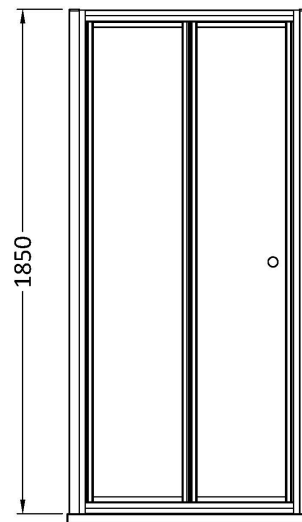

Sales Code: ERBD90

Description: Ella 900mm Bi-Fold Door (1850)

Product Dimensions

Height (mm):	1854
Width (mm):	885
Depth (mm):	42
Nett Weight (kg):	23.5

Packaging Dimensions

Height (mm):	1900
Width (mm):	885
Length (mm):	80
Gross Weight (kg):	23.5

Packaging Data

Box Colour:	Brown Cardboard Box - Printed
Box Qty:	1
Label Size:	100 x 50
Label Colour:	Not Applicable
Label Qty:	0

Outer Box Dimensions (If Applicable)

Height (mm):	
Width (mm):	
Depth (mm):	
Length (mm):	
Gross Weight (kg):	
Barcode:	5055369078752

Product Details

Country of Origin:	China
Fitting Instruction:	No
CE & UKCA:	Yes
Profile Material:	Aluminium
Profile Finish:	Satin Chrome
Adjustments (mm):	850mm - 885mm
Entry Width (mm):	635M
Swing In Dim (mm):	382M
Swing Out Dim (mm):	N/A
Radius (mm):	Not Applicable
Glass Thickness (mm):	5
Easy Fit:	No
Easy Clean:	No
Handle Style:	Knob Handle
Handle Material:	Plastic
Enclosure Design:	Framed
Wheel Type:	Captive And Fixed.
Support Bar Included:	Support Bar Not Included
Extras:	None