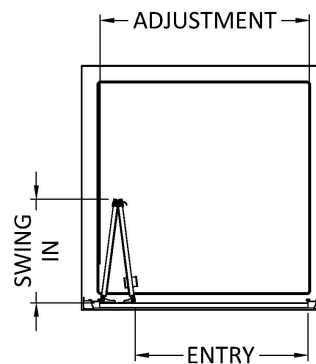

Sales Code: ERBD90

Description: Ella 900mm Bi-Fold Door (1850)

Product Dimensions

Height (mm):	1854
Width (mm):	885
Depth (mm):	42
Nett Weight (kg):	23.5

Packaging Dimensions

Height (mm):	1900
Width (mm):	885
Length (mm):	80
Gross Weight (kg):	23.5

Packaging Data

Box Colour:	Brown Cardboard Box - Printed
Box Qty:	1
Label Size:	100 x 50
Label Colour:	Not Applicable
Label Qty:	0

Outer Box Dimensions (If Applicable)

Height (mm):	
Width (mm):	
Depth (mm):	
Length (mm):	
Gross Weight (kg):	
Barcode:	5055369078752

Product Details

Country of Origin:	China
Fitting Instruction:	No
CE & UKCA:	Yes
Profile Material:	Aluminium
Profile Finish:	Satin Chrome
Adjustments (mm):	850mm - 885mm
Entry Width (mm):	635M
Swing In Dim (mm):	382M
Swing Out Dim (mm):	N/A
Radius (mm):	Not Applicable
Glass Thickness (mm):	5
Easy Fit:	No
Easy Clean:	No
Handle Style:	Knob Handle
Handle Material:	Plastic
Enclosure Design:	Framed
Wheel Type:	Captive And Fixed.
Support Bar Included:	Support Bar Not Included
Extras:	None