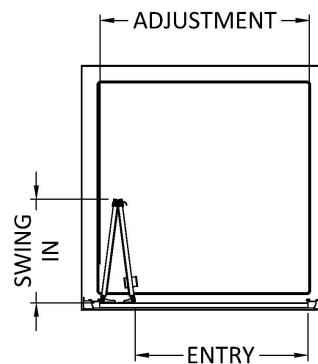

### Product Dimensions

Height (mm):	1854
Width (mm):	885
Depth (mm):	42
Nett Weight (kg):	23.5

### Packaging Dimensions

Height (mm):	1900
Width (mm):	885
Length (mm):	80
Gross Weight (kg):	23.5

### Outer Box Dimensions (If Applicable)

Height (mm):	
Width (mm):	
Depth (mm):	
Length (mm):	
Gross Weight (kg):	
Barcode:	5055369078752

### Product Details

Country of Origin:	China
Fitting Instruction:	No
CE & UKCA:	Yes
Profile Material:	Aluminium
Profile Finish:	Satin Chrome
Adjustments (mm):	850mm - 885mm
Entry Width (mm):	635M
Swing In Dim (mm):	382M
Swing Out Dim (mm):	N/A
Radius (mm):	Not Applicable
Glass Thickness (mm):	5
Easy Fit:	No
Easy Clean:	No
Handle Style:	Knob Handle
Handle Material:	Plastic
Enclosure Design:	Framed
Wheel Type:	Captive And Fixed.
Support Bar Included:	Support Bar Not Included
Extras:	None