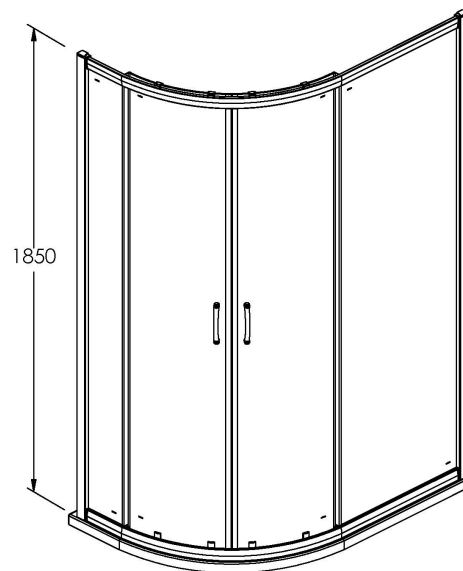

Sales Code: ERQ128

Description: Ella 1200X800 Off/Set Enclosure 1850

Product Dimensions

Height (mm):	1850
Width (mm):	1185
Depth (mm):	785
Nett Weight (kg):	39.8

Packaging Dimensions

Height (mm):	1910
Width (mm):	630
Length (mm):	110
Gross Weight (kg):	39.8

Packaging Data

Box Colour:	Brown Cardboard Box - Printed
Box Qty:	1
Label Size:	100 x 50
Label Colour:	Not Applicable
Label Qty:	0

Outer Box Dimensions (If Applicable)

Height (mm):	
Width (mm):	
Depth (mm):	
Length (mm):	
Gross Weight (kg):	
Barcode:	5055369078615

Product Details

Country of Origin:	China
Fitting Instruction:	No
CE & UKCA:	Yes
Profile Material:	Aluminium
Profile Finish:	Satin Chrome
Adjustments (mm):	1165mm - 1185mm / 765mm - 785M
Entry Width (mm):	460mm
Swing In Dim (mm):	N/A
Swing Out Dim (mm):	N/A
Radius (mm):	538 mm
Glass Thickness (mm):	5
Easy Fit:	Yes
Easy Clean:	No
Handle Style:	D Shape Handle
Handle Material:	Plastic
Enclosure Design:	Framed
Wheel Type:	Plastic, Dual, Quick Release
Support Bar Included:	Support Bar Not Included
Extras:	None