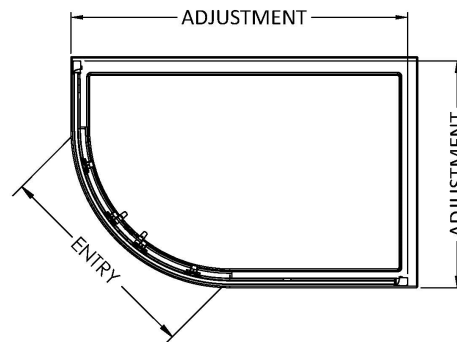

Sales Code: ERQ128

Description: Ella 1200X800 Off/Set Enclosure 1850

Product Dimensions

Height (mm):	1850
Width (mm):	1185
Depth (mm):	785
Nett Weight (kg):	39.8

Packaging Dimensions

Height (mm):	1910
Width (mm):	630
Length (mm):	110
Gross Weight (kg):	39.8

Packaging Data

Box Colour:	Brown Cardboard Box - Printed
Box Qty:	1
Label Size:	100 x 50
Label Colour:	Not Applicable
Label Qty:	0

Outer Box Dimensions (If Applicable)

Height (mm):	
Width (mm):	
Depth (mm):	
Length (mm):	
Gross Weight (kg):	
Barcode:	5055369078615

Product Details

Country of Origin:	China
Fitting Instruction:	No
CE & UKCA:	Yes
Profile Material:	Aluminium
Profile Finish:	Satin Chrome
Adjustments (mm):	1165mm - 1185mm / 765mm - 785M
Entry Width (mm):	460mm
Swing In Dim (mm):	N/A
Swing Out Dim (mm):	N/A
Radius (mm):	538 mm
Glass Thickness (mm):	5
Easy Fit:	Yes
Easy Clean:	No
Handle Style:	D Shape Handle
Handle Material:	Plastic
Enclosure Design:	Framed
Wheel Type:	Plastic, Dual, Quick Release
Support Bar Included:	Support Bar Not Included
Extras:	None