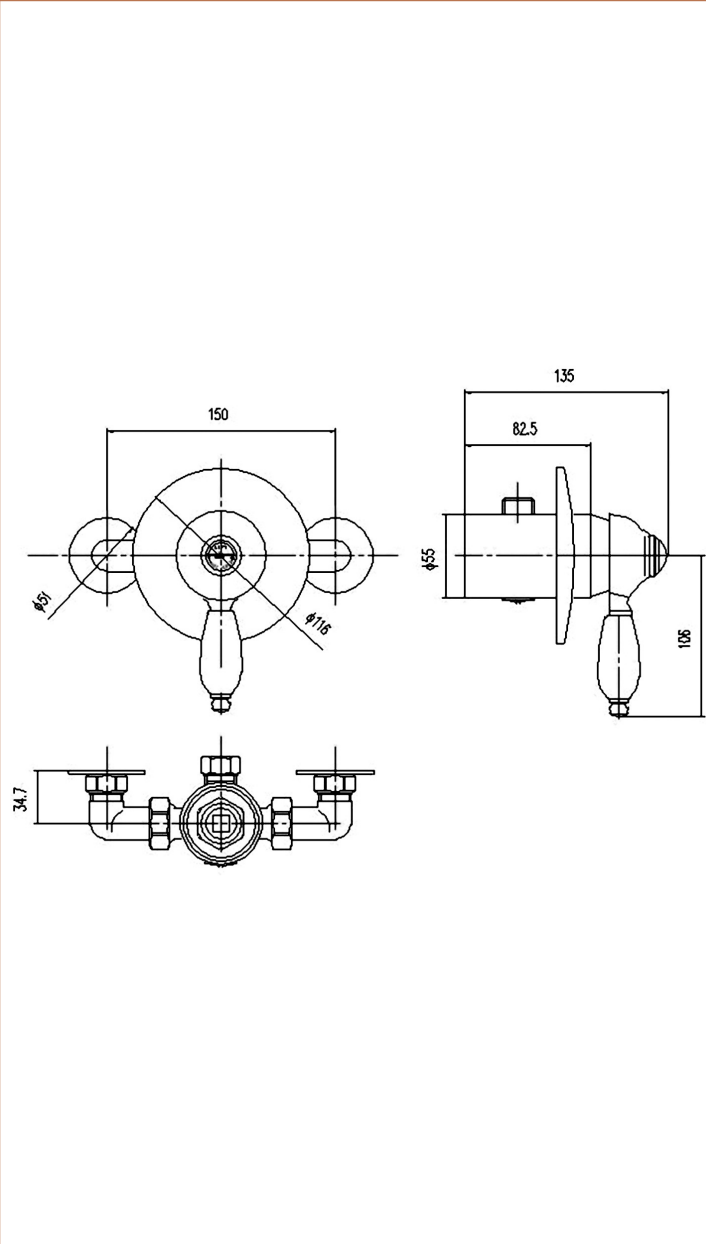

Sales Code: A3201

Description: Nostalgic Manual Conc Or Exposed Valve

Product Dimensions

Length (mm):	
Width (mm):	150
Height (mm):	35
Depth (mm):	135
Nett Weight (kg):	1.76

Packaging Dimensions

Length (mm):	205
Width (mm):	120
Height (mm):	135
Gross Weight (kg):	1.76

Packaging Data

Box Colour:	White Cardboard Box
Box Qty:	1
Label Size:	100 x 50
Label Colour:	White Label
Label Qty:	2

Outer Box Dimensions (If Applicable)

Length (mm):	
Width (mm):	215
Height (mm):	285
Depth (mm):	500
Gross Weight (kg):	14
Barcode:	5055146110248

Product Details

Country of Origin:	China
Fitting Instruction:	No
Product Material:	Brass
Mount Type:	Wall, Surface
Outlet Elbow Supplied:	No
Easy Clean:	Not Applicable
Head Included:	No
Handset Included:	No
Body Jets Included:	No
No of Body Jets:	Not Applicable
Operating Pressure (bar):	0.2
Valve/Cartridge Type:	Single Lever Cartridge
Flow Rates (L/min):	0.1 bar: 5 0.5 bar: 10 1 bar: 14 2 bar: 20 3 bar: 26
TMV2 Approved:	No Approval No: N/A
TMV3 Approved:	No Approval No: N/A
WRAS Approved:	No Approval No: N/A
Head Function:	Not Applicable
Handset Function:	Not Applicable
Body Jet Info:	Not Applicable
Pipe Size:	15 mm (1/2" Bsp)
Pipe Centres:	150 mm
Colour/Finish:	Chrome
Hose Included:	Not Applicable
No. of Outlets:	1