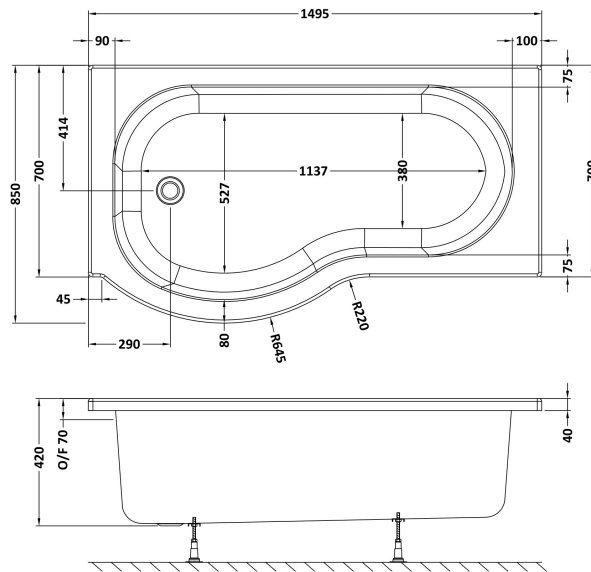

Sales Code: WBP1585L

Description: 1500 X 850 P Shape Bath Lh

Packaging Details

Barcode: 5056211822370

Sales Code: WBP103

Description: 1500mm P Shaped Showerbath Lh

Product Dimensions

Length (mm):	1500
Width (mm):	850
Depth (mm):	415
Nett Weight (kg):	19

Packaging Dimensions

Length (mm):	1500
Width (mm):	900
Depth (mm):	415
Gross Weight (kg):	19

Packaging Data

Box Colour:	Brown Cardboard Sleeve
Box Qty:	1
Label Size:	x
Label Colour:	White Label
Label Qty:	

Outer Box Dimensions (If Applicable)

Length (mm):	
Width (mm):	
Height (mm):	
Gross Weight (kg):	
Barcode:	5055275824627

Product Details

Country of Origin:	Turkey
Fitting Instruction:	No
Certification:	FSC: CE & UKCA:
Material Colour Reference:	
Product Material:	Acrylic
Material Thickness:	
Volume (Ltr):	
Displaced Capacity:	
Leg Set Included:	Not Applicable
Waste Included:	Not Applicable
Drilled/Undrilled:	Not Applicable
Includes Grips:	Not Applicable
Embossed:	Not Applicable
No of Tapholes:	
Anti-Slip:	Not Applicable

Sales Code: WBL001

Description: Bath Leg Set

Product Dimensions

Length (mm):	650
Width (mm):	650
Depth (mm):	60
Nett Weight (kg):	2.5

Packaging Dimensions

Length (mm):	665
Width (mm):	55
Depth (mm):	42
Gross Weight (kg):	2.5