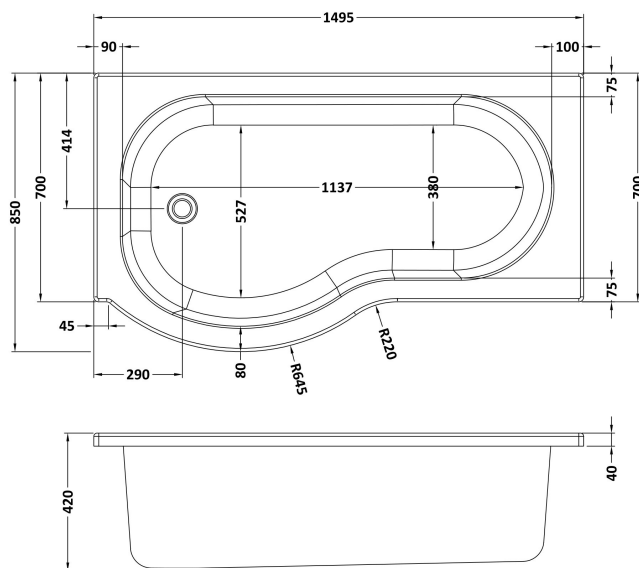

Sales Code: WBP1585L

Description: 1500 X 850 P Shape Bath Lh

Packaging Details

Barcode: 5056211822370

Sales Code: WBP103

Description: 1500mm P Shaped Showerbath Lh

Product Dimensions

Length (mm):	1500
Width (mm):	850
Depth (mm):	415
Nett Weight (kg):	19

Packaging Dimensions

Length (mm):	1500
Width (mm):	900
Depth (mm):	415
Gross Weight (kg):	19

Packaging Data

Box Colour:	Brown Cardboard Sleeve
Box Qty:	1
Label Size:	x
Label Colour:	White Label
Label Qty:	

Outer Box Dimensions (If Applicable)

Length (mm):	
Width (mm):	
Height (mm):	
Gross Weight (kg):	
Barcode:	5055275824627

Product Details

Country of Origin:	Turkey
Fitting Instruction:	No
Certification:	FSC: CE & UKCA:
Material Colour Reference:	
Product Material:	Acrylic
Material Thickness:	
Volume (Ltr):	
Displaced Capacity:	
Leg Set Included:	Not Applicable
Waste Included:	Not Applicable
Drilled/Undrilled:	Not Applicable
Includes Grips:	Not Applicable
Embossed:	Not Applicable
No of Tapholes:	
Anti-Slip:	Not Applicable

Sales Code: WBL001

Description: Bath Leg Set

Product Dimensions

Length (mm):	650
Width (mm):	650
Depth (mm):	60
Nett Weight (kg):	2.5

Packaging Dimensions

Length (mm):	665
Width (mm):	55
Depth (mm):	42
Gross Weight (kg):	2.5