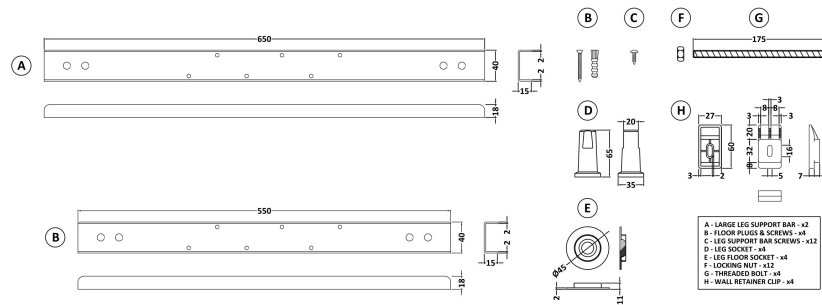

Packaging Dimensions

Length (mm):	1500
Width (mm):	900
Depth (mm):	415
Gross Weight (kg):	19

Packaging Data

Box Colour:	Brown Cardboard Sleeve
Box Qty:	1
Label Size:	x
Label Colour:	White Label
Label Qty:	

Outer Box Dimensions (If Applicable)

Length (mm):	
Width (mm):	
Height (mm):	
Gross Weight (kg):	
Barcode:	5055275824627

Product Details

Country of Origin:	Turkey
Fitting Instruction:	No
Certification:	FSC: CE & UKCA:
Material Colour Reference:	
Product Material:	Acrylic
Material Thickness:	
Volume (Ltr):	
Displaced Capacity:	
Leg Set Included:	Not Applicable
Waste Included:	Not Applicable
Drilled/Undrilled:	Not Applicable
Includes Grips:	Not Applicable
Embossed:	Not Applicable
No of Tapholes:	
Anti-Slip:	Not Applicable

Sales Code: WBL001

Description: Bath Leg Set

Product Dimensions

Length (mm):	650
Width (mm):	650
Depth (mm):	60
Nett Weight (kg):	2.5

Packaging Dimensions

Length (mm):	665
Width (mm):	55
Depth (mm):	42
Gross Weight (kg):	2.5

Packaging Data

Box Colour:	Brown Cardboard Sleeve
Box Qty:	1
Label Size:	100 x 50
Label Colour:	White Label
Label Qty:	2

Outer Box Dimensions (If Applicable)

Length (mm):	
Width (mm):	
Height (mm):	
Gross Weight (kg):	
Barcode:	5056211809197