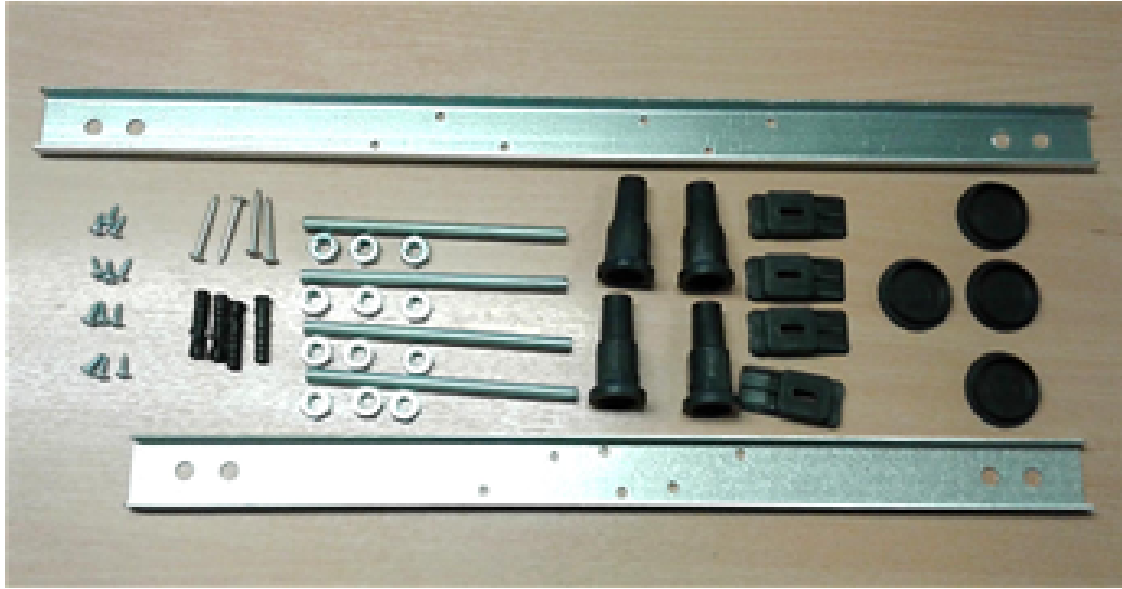

Sales Code: WBP1585L

Description: 1500 X 850 P Shape Bath Lh

Packaging Details

Barcode: 5056211822370

Sales Code: WBP103

Description: 1500mm P Shaped Showerbath Lh

Product Dimensions

Length (mm):	1500
Width (mm):	850
Depth (mm):	415
Nett Weight (kg):	19

Packaging Dimensions

Length (mm):	1500
Width (mm):	900
Depth (mm):	415
Gross Weight (kg):	19

Packaging Data

Box Colour:	Brown Cardboard Sleeve
Box Qty:	1
Label Size:	x
Label Colour:	White Label
Label Qty:	

Outer Box Dimensions (If Applicable)

Length (mm):	
Width (mm):	
Height (mm):	
Gross Weight (kg):	
Barcode:	5055275824627

Product Details

Country of Origin:	Turkey
Fitting Instruction:	No
Certification:	FSC: CE & UKCA:
Material Colour Reference:	
Product Material:	Acrylic
Material Thickness:	
Volume (Ltr):	
Displaced Capacity:	
Leg Set Included:	Not Applicable
Waste Included:	Not Applicable
Drilled/Undrilled:	Not Applicable
Includes Grips:	Not Applicable
Embossed:	Not Applicable
No of Tapholes:	
Anti-Slip:	Not Applicable

Sales Code: WBL001

Description: Bath Leg Set

Product Dimensions

Length (mm):	650
Width (mm):	650
Depth (mm):	60
Nett Weight (kg):	2.5

Packaging Dimensions

Length (mm):	665
Width (mm):	55
Depth (mm):	42
Gross Weight (kg):	2.5