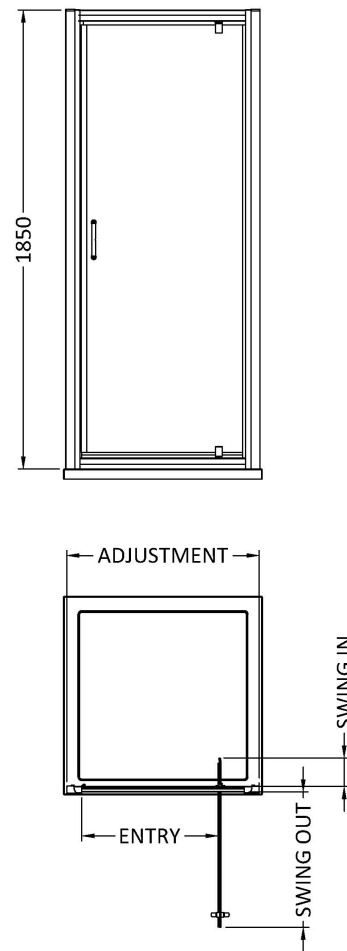

Sales Code: ERPD70

Description: Ella 700mm Pivot Door (1850mm)

Product Dimensions

Height (mm):	1850
Width (mm):	690
Depth (mm):	42
Nett Weight (kg):	18.7

Packaging Dimensions

Height (mm):	1910
Width (mm):	700
Length (mm):	65
Gross Weight (kg):	18.7

Packaging Data

Box Colour:	Brown Cardboard Box - Printed
Box Qty:	1
Label Size:	100 x 50
Label Colour:	Not Applicable
Label Qty:	0

Outer Box Dimensions (If Applicable)

Height (mm):	
Width (mm):	
Depth (mm):	
Length (mm):	
Gross Weight (kg):	
Barcode:	5055369078691

Product Details

Country of Origin:	China
Fitting Instruction:	No
CE & UKCA:	Yes
Profile Material:	Aluminium
Profile Finish:	Satin Chrome
Adjustments (mm):	660mm - 690mm
Entry Width (mm):	455mm
Swing In Dim (mm):	120mm
Swing Out Dim (mm):	430mm
Radius (mm):	Not Applicable
Glass Thickness (mm):	5
Easy Fit:	No
Easy Clean:	No
Handle Style:	D Shape Handle
Handle Material:	Plastic
Enclosure Design:	Semi-Frameless
Wheel Type:	Not Applicable
Support Bar Included:	Support Bar Not Included
Extras:	None