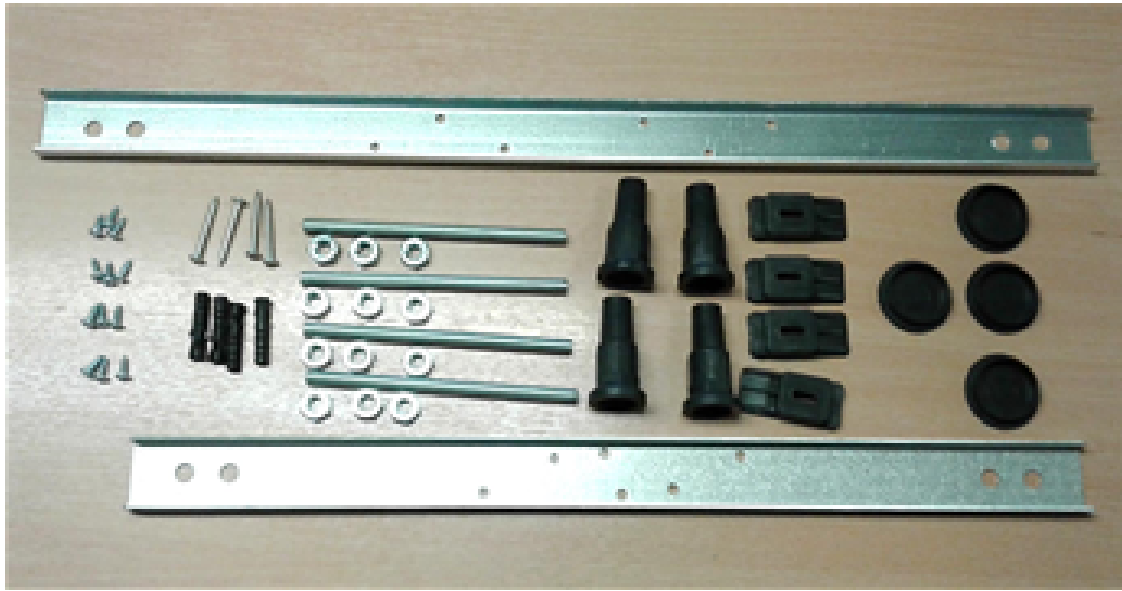

Sales Code: WBP1685L

Description: 1600 X 850 P Shape Bath Lh

Packaging Details

Barcode: 5056211822417

Sales Code: WBP105

Description: 1600mm P Shaped Showerbath Lh

Product Dimensions

Length (mm):	1600
Width (mm):	850
Depth (mm):	410
Nett Weight (kg):	17.5

Packaging Dimensions

Length (mm):	700
Width (mm):	1600
Depth (mm):	850
Gross Weight (kg):	17.5

Packaging Data

Box Colour:	Brown Cardboard Sleeve
Box Qty:	1
Label Size:	192 x 38
Label Colour:	White Label
Label Qty:	1

Outer Box Dimensions (If Applicable)

Length (mm):	
Width (mm):	
Height (mm):	
Gross Weight (kg):	
Barcode:	5056211822233

Product Details

Country of Origin:	Turkey
Fitting Instruction:	No
Certification:	FSC: No CE & UKCA: Yes
Material Colour Reference:	European White
Product Material:	Acrylic
Material Thickness:	
Volume (Ltr):	190L
Displaced Capacity:	120L
Leg Set Included:	Legset Not Included
Waste Included:	Waste Not Included
Drilled/Undrilled:	Undrilled For Taps
Includes Grips:	No Grips Supplied
Embossed:	No
No of Tapholes:	None
Anti-Slip:	No

Sales Code: WBL001

Description: Bath Leg Set

Product Dimensions

Length (mm):	650
Width (mm):	650
Depth (mm):	60
Nett Weight (kg):	2.5

Packaging Dimensions

Length (mm):	665
Width (mm):	55
Depth (mm):	42
Gross Weight (kg):	2.5