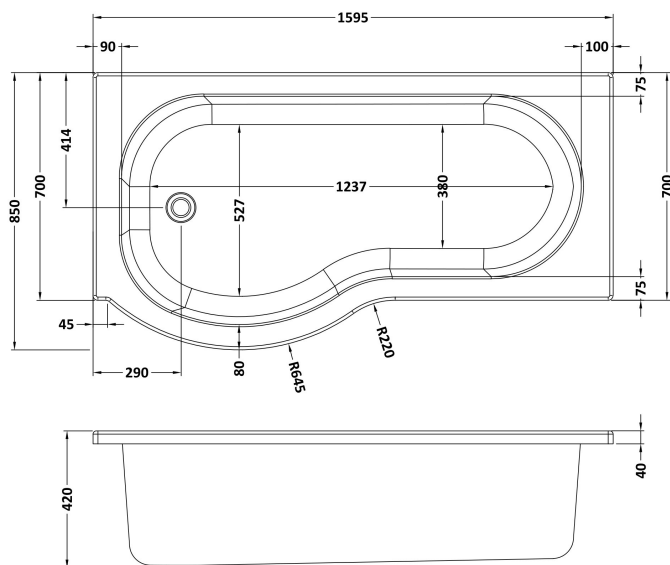

Sales Code: WBP1685L

Description: 1600 X 850 P Shape Bath Lh

Packaging Details

Barcode: 5056211822417

Sales Code: WBP105

Description: 1600mm P Shaped Showerbath Lh

Product Dimensions

Length (mm):	1600
Width (mm):	850
Depth (mm):	410
Nett Weight (kg):	17.5

Packaging Dimensions

Length (mm):	700
Width (mm):	1600
Depth (mm):	850
Gross Weight (kg):	17.5

Packaging Data

Box Colour:	Brown Cardboard Sleeve
Box Qty:	1
Label Size:	192 x 38
Label Colour:	White Label
Label Qty:	1

Outer Box Dimensions (If Applicable)

Length (mm):	
Width (mm):	
Height (mm):	
Gross Weight (kg):	
Barcode:	5056211822233

Product Details

Country of Origin:	Turkey
Fitting Instruction:	No
Certification:	FSC: No CE & UKCA: Yes
Material Colour Reference:	European White
Product Material:	Acrylic
Material Thickness:	
Volume (Ltr):	190L
Displaced Capacity:	120L
Leg Set Included:	Legset Not Included
Waste Included:	Waste Not Included
Drilled/Undrilled:	Undrilled For Taps
Includes Grips:	No Grips Supplied
Embossed:	No
No of Tapholes:	None
Anti-Slip:	No

Sales Code: WBL001

Description: Bath Leg Set

Product Dimensions

Length (mm):	650
Width (mm):	650
Depth (mm):	60
Nett Weight (kg):	2.5

Packaging Dimensions

Length (mm):	665
Width (mm):	55
Depth (mm):	42
Gross Weight (kg):	2.5