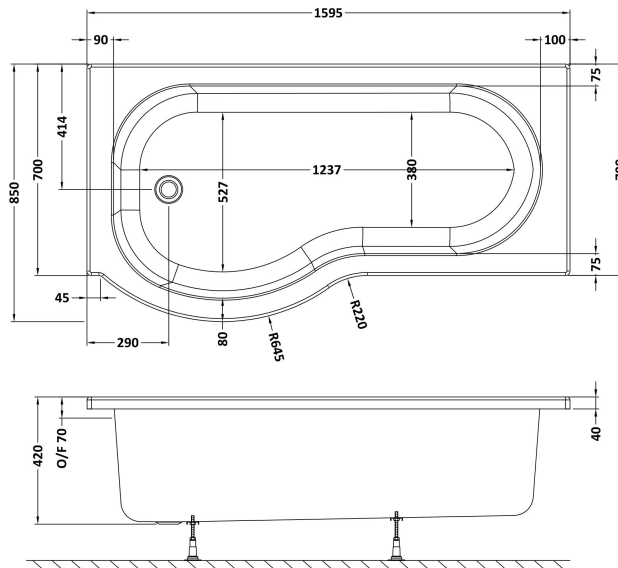

Sales Code: WBP1685L

Description: 1600 X 850 P Shape Bath Lh

Packaging Details

Barcode: 5056211822417

Sales Code: WBP105

Description: 1600mm P Shaped Showerbath Lh

Product Dimensions

Length (mm):	1600
Width (mm):	850
Depth (mm):	410
Nett Weight (kg):	17.5

Packaging Dimensions

Length (mm):	700
Width (mm):	1600
Depth (mm):	850
Gross Weight (kg):	17.5

Packaging Data

Box Colour:	Brown Cardboard Sleeve
Box Qty:	1
Label Size:	192 x 38
Label Colour:	White Label
Label Qty:	1

Outer Box Dimensions (If Applicable)

Length (mm):	
Width (mm):	
Height (mm):	
Gross Weight (kg):	
Barcode:	5056211822233

Product Details

Country of Origin:	Turkey
Fitting Instruction:	No
Certification:	FSC: No CE & UKCA: Yes
Material Colour Reference:	European White
Product Material:	Acrylic
Material Thickness:	
Volume (Ltr):	190L
Displaced Capacity:	120L
Leg Set Included:	Legset Not Included
Waste Included:	Waste Not Included
Drilled/Undrilled:	Undrilled For Taps
Includes Grips:	No Grips Supplied
Embossed:	No
No of Tapholes:	None
Anti-Slip:	No

Sales Code: WBL001

Description: Bath Leg Set

Product Dimensions

Length (mm):	650
Width (mm):	650
Depth (mm):	60
Nett Weight (kg):	2.5

Packaging Dimensions

Length (mm):	665
Width (mm):	55
Depth (mm):	42
Gross Weight (kg):	2.5