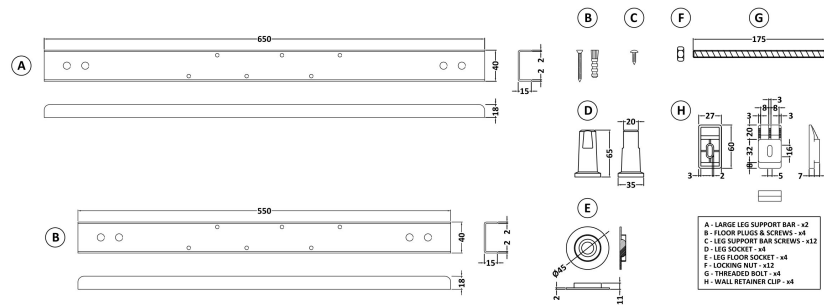

Packaging Dimensions

Length (mm):	700
Width (mm):	1600
Depth (mm):	850
Gross Weight (kg):	17.5

Packaging Data

Box Colour:	Brown Cardboard Sleeve
Box Qty:	1
Label Size:	192 x 38
Label Colour:	White Label
Label Qty:	1

Outer Box Dimensions (If Applicable)

Length (mm):	
Width (mm):	
Height (mm):	
Gross Weight (kg):	
Barcode:	5056211822233

Product Details

Country of Origin:	Turkey
Fitting Instruction:	No
Certification:	FSC: No CE & UKCA: Yes
Material Colour Reference:	European White
Product Material:	Acrylic
Material Thickness:	
Volume (Ltr):	190L
Displaced Capacity:	120L
Leg Set Included:	Legset Not Included
Waste Included:	Waste Not Included
Drilled/Undrilled:	Undrilled For Taps
Includes Grips:	No Grips Supplied
Embossed:	No
No of Tapholes:	None
Anti-Slip:	No

Sales Code: WBL001

Description: Bath Leg Set

Product Dimensions

Length (mm):	650
Width (mm):	650
Depth (mm):	60
Nett Weight (kg):	2.5

Packaging Dimensions

Length (mm):	665
Width (mm):	55
Depth (mm):	42
Gross Weight (kg):	2.5

Packaging Data

Box Colour:	Brown Cardboard Sleeve
Box Qty:	1
Label Size:	100 x 50
Label Colour:	White Label
Label Qty:	2

Outer Box Dimensions (If Applicable)

Length (mm):	
Width (mm):	
Height (mm):	
Gross Weight (kg):	
Barcode:	5056211809197