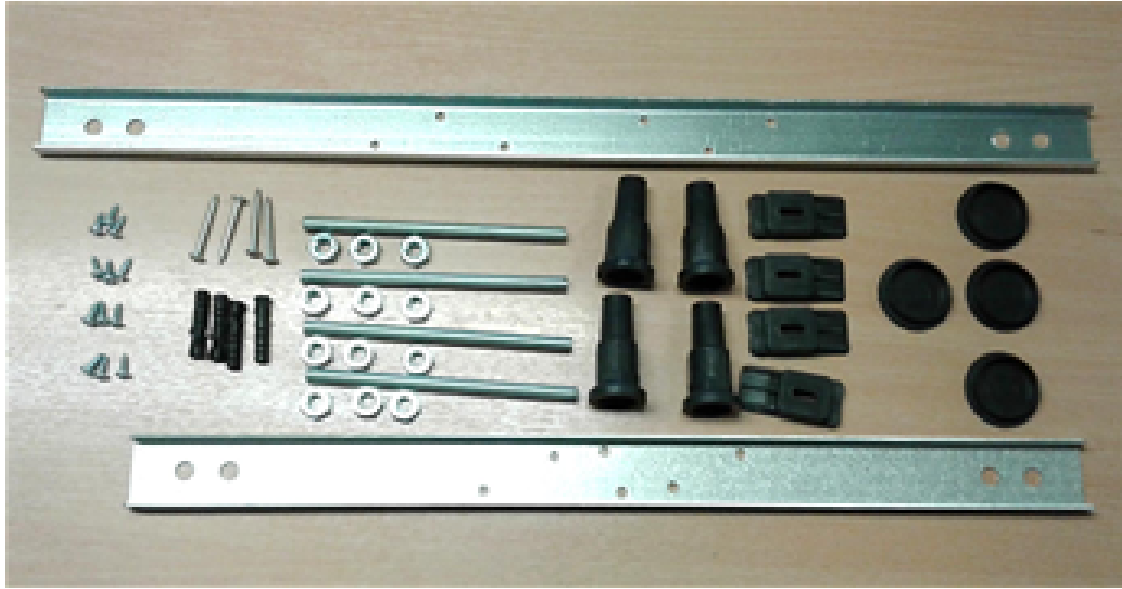

Packaging Dimensions

Length (mm):	700
Width (mm):	1600
Depth (mm):	850
Gross Weight (kg):	17.5

Packaging Data

Box Colour:	Brown Cardboard Sleeve
Box Qty:	1
Label Size:	192 x 38
Label Colour:	White Label
Label Qty:	1

Outer Box Dimensions (If Applicable)

Length (mm):	
Width (mm):	
Height (mm):	
Gross Weight (kg):	
Barcode:	5056211822240

Product Details

Country of Origin:	Turkey
Fitting Instruction:	No
Certification:	FSC: No CE & UKCA: Yes
Material Colour Reference:	European White
Product Material:	Acrylic
Material Thickness:	
Volume (Ltr):	190L
Displaced Capacity:	120L
Leg Set Included:	Legset Not Included
Waste Included:	Waste Not Included
Drilled/Undrilled:	Undrilled For Taps
Includes Grips:	No Grips Supplied
Embossed:	No
No of Tapholes:	None
Anti-Slip:	No

Sales Code: WBL001

Description: Bath Leg Set

Product Dimensions

Length (mm):	650
Width (mm):	650
Depth (mm):	60
Nett Weight (kg):	2.5

Packaging Dimensions

Length (mm):	665
Width (mm):	55
Depth (mm):	42
Gross Weight (kg):	2.5

Packaging Data

Box Colour:	Brown Cardboard Sleeve
Box Qty:	1
Label Size:	100 x 50
Label Colour:	White Label
Label Qty:	2

Outer Box Dimensions (If Applicable)

Length (mm):	
Width (mm):	
Height (mm):	
Gross Weight (kg):	
Barcode:	5056211809197