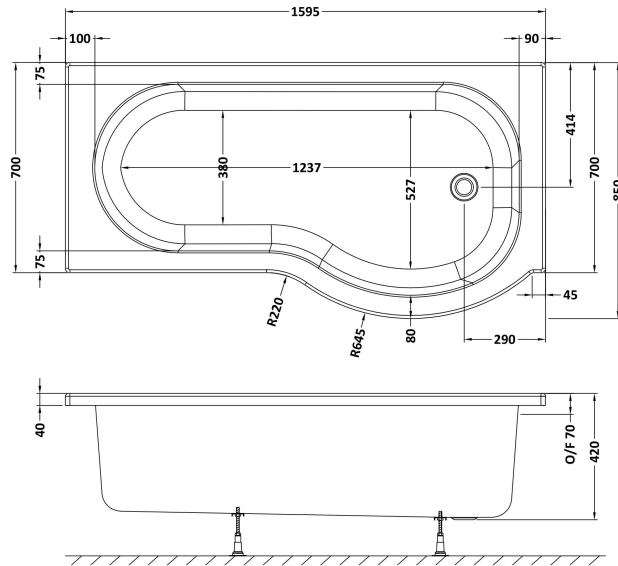

Sales Code: WBP1685R

Description: 1600 X 850 P Shape Bath Rh

Packaging Details

Barcode: 5056211822424

Sales Code: WBP106

Description: 1600mm P Shaped Showerbath Rh

Product Dimensions

Length (mm):	1600
Width (mm):	850
Depth (mm):	410
Nett Weight (kg):	17.5

Packaging Dimensions

Length (mm):	700
Width (mm):	1600
Depth (mm):	850
Gross Weight (kg):	17.5

Packaging Data

Box Colour:	Brown Cardboard Sleeve
Box Qty:	1
Label Size:	192 x 38
Label Colour:	White Label
Label Qty:	1

Outer Box Dimensions (If Applicable)

Length (mm):	
Width (mm):	
Height (mm):	
Gross Weight (kg):	
Barcode:	5056211822240

Product Details

Country of Origin:	Turkey
Fitting Instruction:	No
Certification:	FSC: No CE & UKCA: Yes
Material Colour Reference:	European White
Product Material:	Acrylic
Material Thickness:	
Volume (Ltr):	190L
Displaced Capacity:	120L
Leg Set Included:	Legset Not Included
Waste Included:	Waste Not Included
Drilled/Undrilled:	Undrilled For Taps
Includes Grips:	No Grips Supplied
Embossed:	No
No of Tapholes:	None
Anti-Slip:	No

Sales Code: WBL001

Description: Bath Leg Set

Product Dimensions

Length (mm):	650
Width (mm):	650
Depth (mm):	60
Nett Weight (kg):	2.5

Packaging Dimensions

Length (mm):	665
Width (mm):	55
Depth (mm):	42
Gross Weight (kg):	2.5