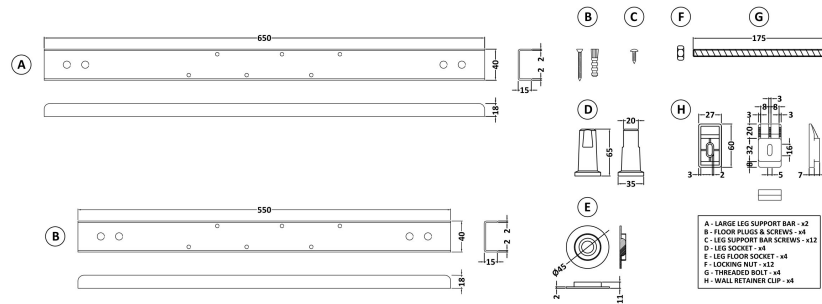

Packaging Dimensions

Length (mm):	700
Width (mm):	1600
Depth (mm):	850
Gross Weight (kg):	17.5

Packaging Data

Box Colour:	Brown Cardboard Sleeve
Box Qty:	1
Label Size:	192 x 38
Label Colour:	White Label
Label Qty:	1

Outer Box Dimensions (If Applicable)

Length (mm):	
Width (mm):	
Height (mm):	
Gross Weight (kg):	
Barcode:	5056211822240

Product Details

Country of Origin:	Turkey
Fitting Instruction:	No
Certification:	FSC: No CE & UKCA: Yes
Material Colour Reference:	European White
Product Material:	Acrylic
Material Thickness:	
Volume (Ltr):	190L
Displaced Capacity:	120L
Leg Set Included:	Legset Not Included
Waste Included:	Waste Not Included
Drilled/Undrilled:	Undrilled For Taps
Includes Grips:	No Grips Supplied
Embossed:	No
No of Tapholes:	None
Anti-Slip:	No

Sales Code: WBL001

Description: Bath Leg Set

Product Dimensions

Length (mm):	650
Width (mm):	650
Depth (mm):	60
Nett Weight (kg):	2.5

Packaging Dimensions

Length (mm):	665
Width (mm):	55
Depth (mm):	42
Gross Weight (kg):	2.5

Packaging Data

Box Colour:	Brown Cardboard Sleeve
Box Qty:	1
Label Size:	100 x 50
Label Colour:	White Label
Label Qty:	2

Outer Box Dimensions (If Applicable)

Length (mm):	
Width (mm):	
Height (mm):	
Gross Weight (kg):	
Barcode:	5056211809197