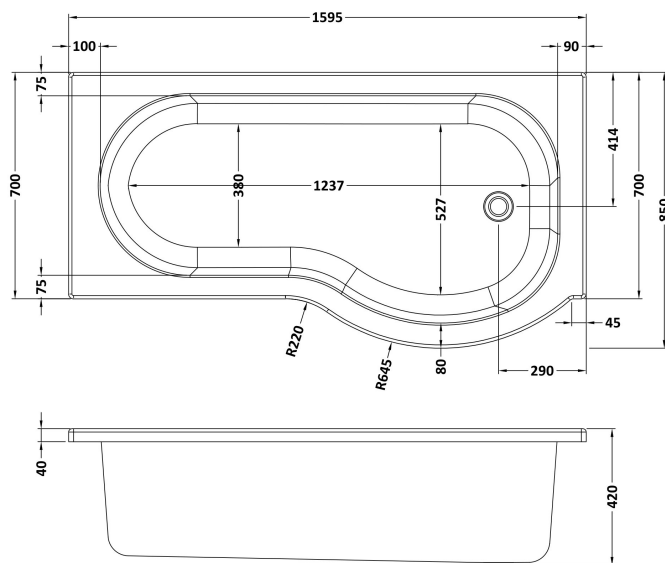

Sales Code: WBP1685R

Description: 1600 X 850 P Shape Bath Rh

Packaging Details

Barcode: 5056211822424

Sales Code: WBP106

Description: 1600mm P Shaped Showerbath Rh

Product Dimensions

Length (mm):	1600
Width (mm):	850
Depth (mm):	410
Nett Weight (kg):	17.5

Packaging Dimensions

Length (mm):	700
Width (mm):	1600
Depth (mm):	850
Gross Weight (kg):	17.5

Packaging Data

Box Colour:	Brown Cardboard Sleeve
Box Qty:	1
Label Size:	192 x 38
Label Colour:	White Label
Label Qty:	1

Outer Box Dimensions (If Applicable)

Length (mm):	
Width (mm):	
Height (mm):	
Gross Weight (kg):	
Barcode:	5056211822240

Product Details

Country of Origin:	Turkey
Fitting Instruction:	No
Certification:	FSC: No CE & UKCA: Yes
Material Colour Reference:	European White
Product Material:	Acrylic
Material Thickness:	
Volume (Ltr):	190L
Displaced Capacity:	120L
Leg Set Included:	Legset Not Included
Waste Included:	Waste Not Included
Drilled/Undrilled:	Undrilled For Taps
Includes Grips:	No Grips Supplied
Embossed:	No
No of Tapholes:	None
Anti-Slip:	No

Sales Code: WBL001

Description: Bath Leg Set

Product Dimensions

Length (mm):	650
Width (mm):	650
Depth (mm):	60
Nett Weight (kg):	2.5

Packaging Dimensions

Length (mm):	665
Width (mm):	55
Depth (mm):	42
Gross Weight (kg):	2.5