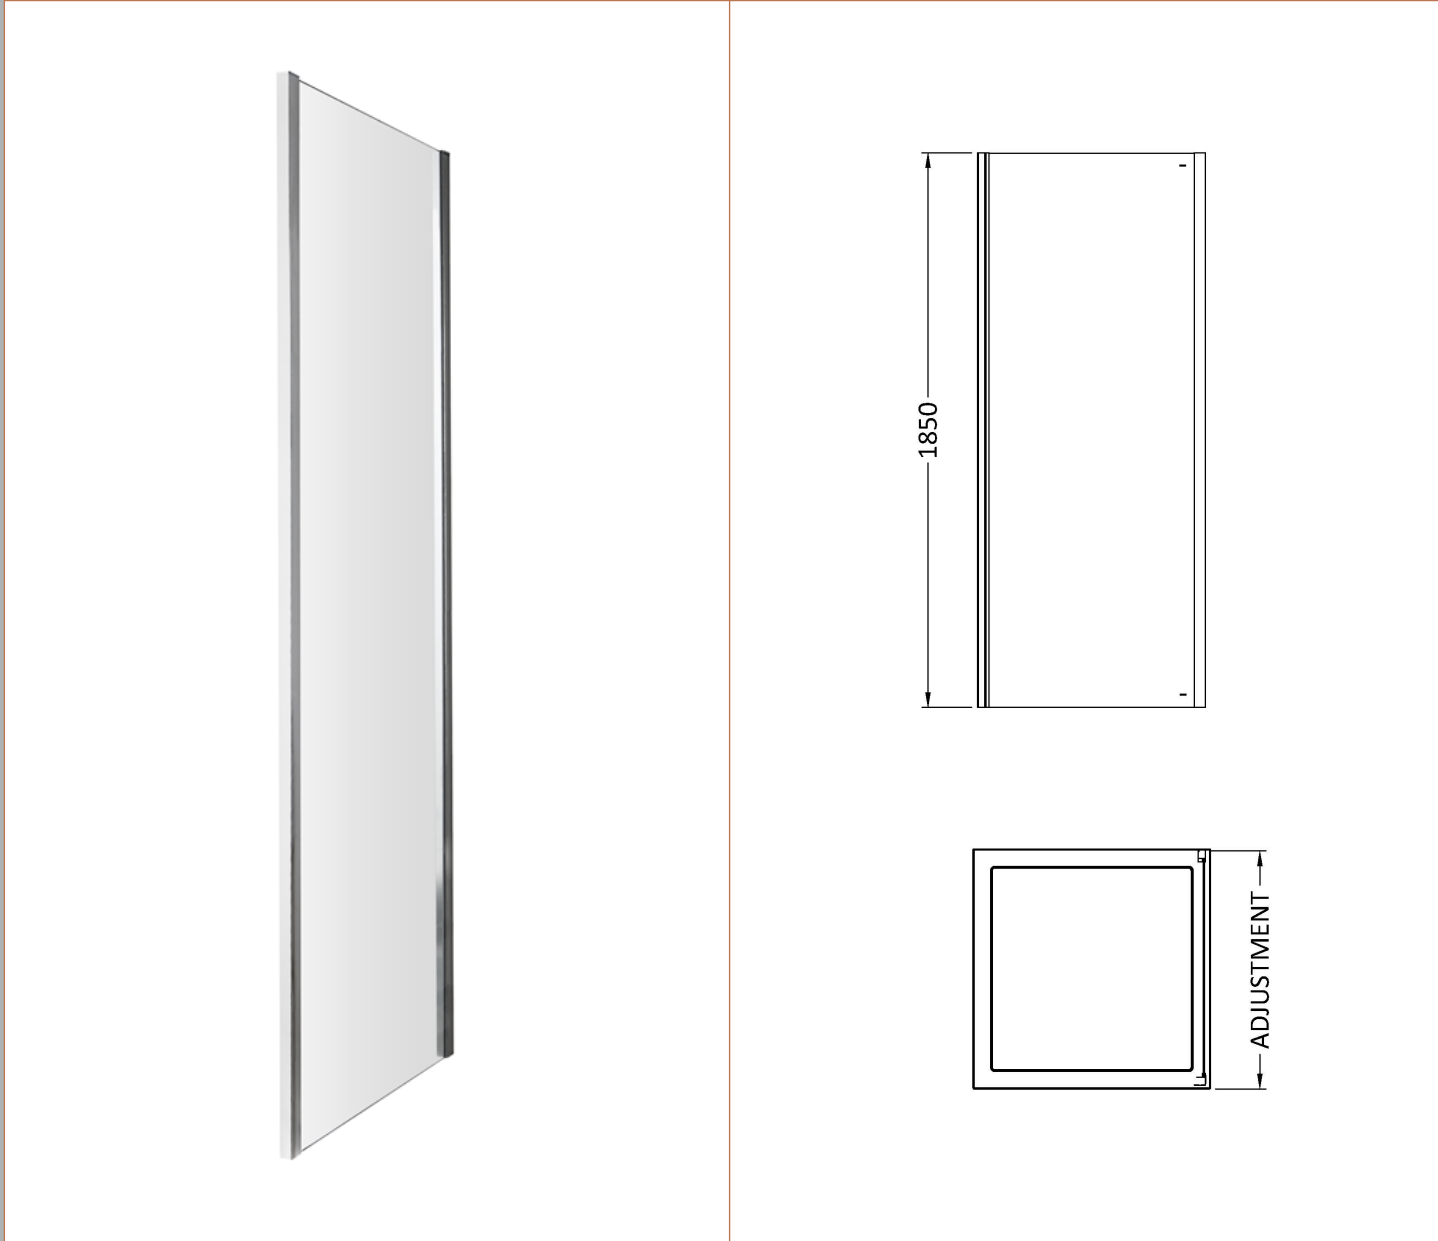

Sales Code: ERSP80

Description: Ella 800mm Side Panel (1850mm)

Product Dimensions

Height (mm):	1850
Width (mm):	785
Depth (mm):	25
Nett Weight (kg):	19.7

Packaging Dimensions

Height (mm):	1910
Width (mm):	800
Length (mm):	60
Gross Weight (kg):	19.7

Packaging Data

Box Colour:	Brown Cardboard Box - Printed
Box Qty:	1
Label Size:	100 x 50
Label Colour:	Not Applicable
Label Qty:	0

Outer Box Dimensions (If Applicable)

Height (mm):	
Width (mm):	
Depth (mm):	
Length (mm):	
Gross Weight (kg):	
Barcode:	5055369078783

Product Details

Country of Origin:	China
Fitting Instruction:	No
CE & UKCA:	Yes
Profile Material:	Aluminium
Profile Finish:	Satin Chrome
Adjustments (mm):	760mm -785mm
Entry Width (mm):	N/A
Swing In Dim (mm):	N/A
Swing Out Dim (mm):	N/A
Radius (mm):	Not Applicable
Glass Thickness (mm):	5
Easy Fit:	No
Easy Clean:	No
Handle Style:	Not Applicable
Handle Material:	Not Applicable
Enclosure Design:	Semi-Frameless
Wheel Type:	Not Applicable
Support Bar Included:	Support Bar Not Included
Extras:	None