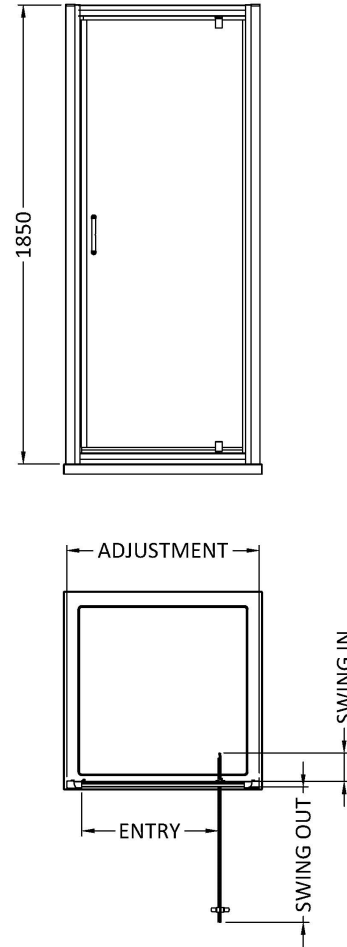

Sales Code: ERPD76

Description: Ella 760mm Pivot Door (1850mm)

### Product Dimensions

Height (mm):	1850
Width (mm):	750
Depth (mm):	42
Nett Weight (kg):	20.1

### Packaging Dimensions

Height (mm):	1910
Width (mm):	760
Length (mm):	65
Gross Weight (kg):	20.1

### Product Details

Country of Origin:	China
Fitting Instruction:	No
CE & UKCA:	Yes
Profile Material:	Aluminium
Profile Finish:	Satin Chrome
Adjustments (mm):	720mm - 750mm
Entry Width (mm):	515mm
Swing In Dim (mm):	120mm
Swing Out Dim (mm):	490mm
Radius (mm):	Not Applicable
Glass Thickness (mm):	5
Easy Fit:	No
Easy Clean:	No
Handle Style:	D Shape Handle
Handle Material:	Plastic
Enclosure Design:	Semi-Frameless
Wheel Type:	Not Applicable
Support Bar Included:	Support Bar Not Included
Extras:	None