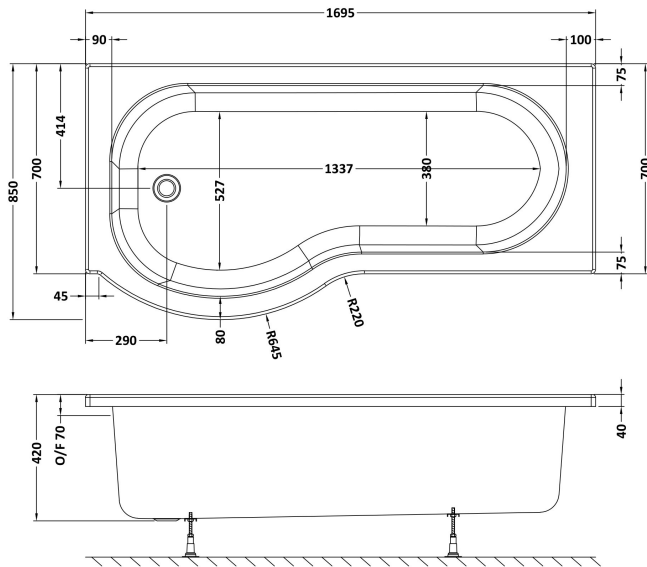

Sales Code: WBP1785L

Description: "P" Shower Bath Lh (L-170 X W-850/700)

Packaging Details

Barcode: 5056211822394

Sales Code: WBP101

Description: 1700mm P Shaped Showerbath Lh

Product Dimensions

Length (mm):	1700
Width (mm):	850
Depth (mm):	415
Nett Weight (kg):	19

Packaging Dimensions

Length (mm):	1700
Width (mm):	900
Depth (mm):	415
Gross Weight (kg):	19

Packaging Data

Box Colour:	Brown Cardboard Sleeve
Box Qty:	1
Label Size:	300 x 35
Label Colour:	White Label
Label Qty:	2

Outer Box Dimensions (If Applicable)

Length (mm):	
Width (mm):	
Height (mm):	
Gross Weight (kg):	
Barcode:	5055275824573

Product Details

Country of Origin:	Turkey
Fitting Instruction:	No
Certification:	FSC: CE & UKCA:
Material Colour Reference:	European White
Product Material:	Acrylic
Material Thickness:	4mm
Volume (Ltr):	200L
Displaced Capacity:	130L
Leg Set Included:	Not Applicable
Waste Included:	Not Applicable
Drilled/Undrilled:	Not Applicable
Includes Grips:	Not Applicable
Embossed:	Not Applicable
No of Tapholes:	None
Anti-Slip:	Not Applicable

Sales Code: WBL001

Description: Bath Leg Set

Product Dimensions

Length (mm):	650
Width (mm):	650
Depth (mm):	60
Nett Weight (kg):	2.5

Packaging Dimensions

Length (mm):	665
Width (mm):	55
Depth (mm):	42
Gross Weight (kg):	2.5