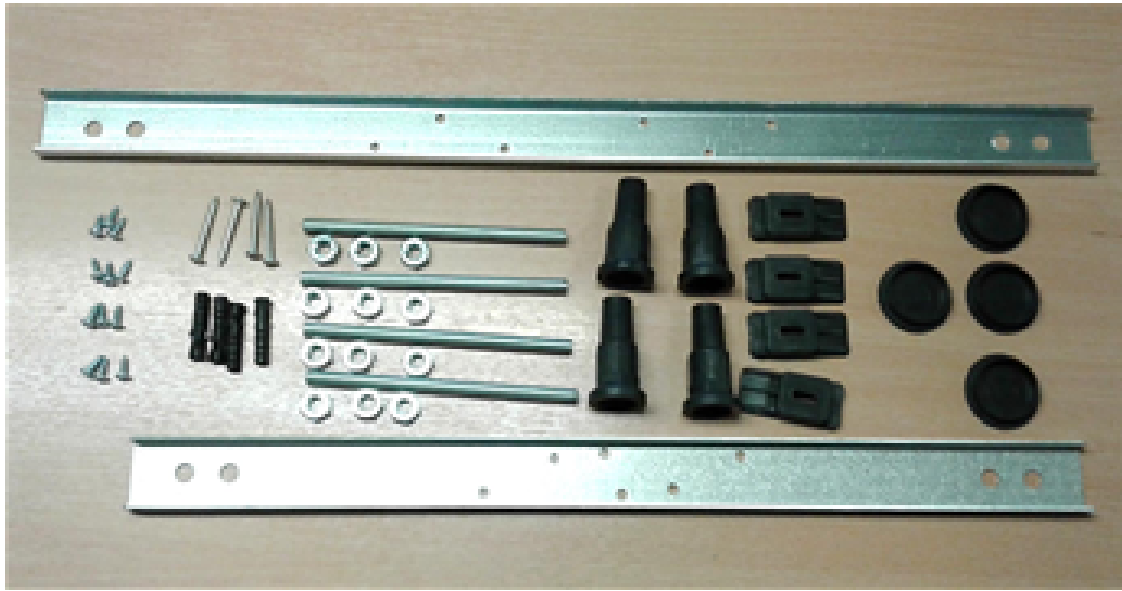

Sales Code: WBP1785L

Description: "P" Shower Bath Lh (L-170 X W-850/700)

Packaging Details

Barcode: 5056211822394

Sales Code: WBP101

Description: 1700mm P Shaped Showerbath Lh

Product Dimensions

Length (mm):	1700
Width (mm):	850
Depth (mm):	415
Nett Weight (kg):	19

Packaging Dimensions

Length (mm):	1700
Width (mm):	900
Depth (mm):	415
Gross Weight (kg):	19

Packaging Data

Box Colour:	Brown Cardboard Sleeve
Box Qty:	1
Label Size:	300 x 35
Label Colour:	White Label
Label Qty:	2

Outer Box Dimensions (If Applicable)

Length (mm):	
Width (mm):	
Height (mm):	
Gross Weight (kg):	
Barcode:	5055275824573

Product Details

Country of Origin:	Turkey
Fitting Instruction:	No
Certification:	FSC: CE & UKCA:
Material Colour Reference:	European White
Product Material:	Acrylic
Material Thickness:	4mm
Volume (Ltr):	200L
Displaced Capacity:	130L
Leg Set Included:	Not Applicable
Waste Included:	Not Applicable
Drilled/Undrilled:	Not Applicable
Includes Grips:	Not Applicable
Embossed:	Not Applicable
No of Tapholes:	None
Anti-Slip:	Not Applicable

Sales Code: WBL001

Description: Bath Leg Set

Product Dimensions

Length (mm):	650
Width (mm):	650
Depth (mm):	60
Nett Weight (kg):	2.5

Packaging Dimensions

Length (mm):	665
Width (mm):	55
Depth (mm):	42
Gross Weight (kg):	2.5