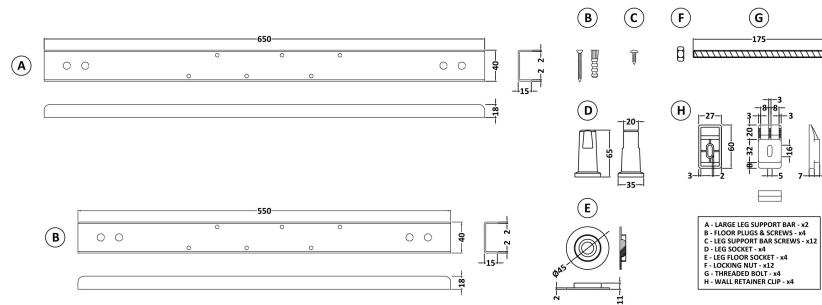

Sales Code: WBP1785L

Description: "P" Shower Bath Lh (L-170 X W-850/700)

Packaging Details

Barcode: 5056211822394

Sales Code: WBP101

Description: 1700mm P Shaped Showerbath Lh

Product Dimensions

Length (mm):	1700
Width (mm):	850
Depth (mm):	415
Nett Weight (kg):	19

Outer Box Dimensions (If Applicable)

Length (mm):	
Width (mm):	
Height (mm):	
Gross Weight (kg):	
Barcode:	5055275824573

Product Details

Country of Origin:	Turkey
Fitting Instruction:	No
Certification:	FSC: CE & UKCA:
Material Colour Reference:	European White
Product Material:	Acrylic
Material Thickness:	4mm
Volume (Ltr):	200L
Displaced Capacity:	130L
Leg Set Included:	Not Applicable
Waste Included:	Not Applicable
Drilled/Undrilled:	Not Applicable
Includes Grips:	Not Applicable
Embossed:	Not Applicable
No of Tapholes:	None
Anti-Slip:	Not Applicable

Sales Code: WBL001

Description: Bath Leg Set

Product Dimensions

Length (mm):	650
Width (mm):	650
Depth (mm):	60
Nett Weight (kg):	2.5

Packaging Dimensions

Length (mm):	665
Width (mm):	55
Depth (mm):	42
Gross Weight (kg):	2.5

Packaging Data

Box Colour:	Brown Cardboard Sleeve
Box Qty:	1
Label Size:	100 x 50
Label Colour:	White Label
Label Qty:	2

Outer Box Dimensions (If Applicable)

Length (mm):	
Width (mm):	
Height (mm):	
Gross Weight (kg):	
Barcode:	5056211809197