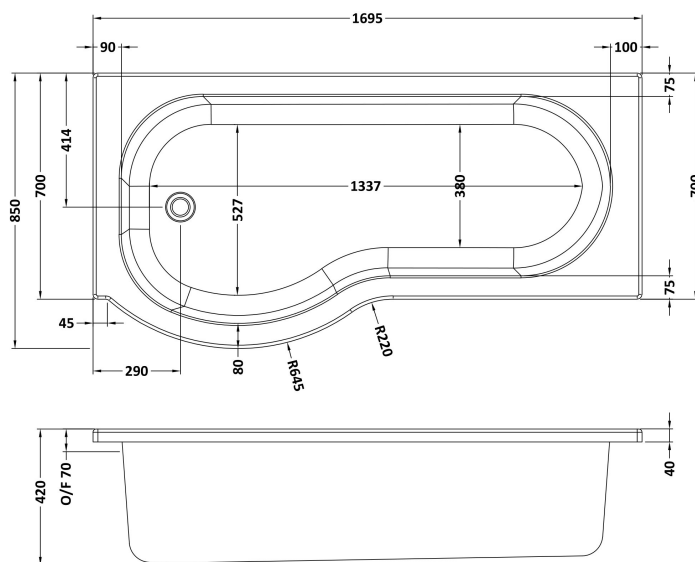

Sales Code: WBP1785L

Description: "P" Shower Bath Lh (L-170 X W-850/700)

Packaging Details

Barcode: 5056211822394

Sales Code: WBP101

Description: 1700mm P Shaped Showerbath Lh

Product Dimensions

Length (mm):	1700
Width (mm):	850
Depth (mm):	415
Nett Weight (kg):	19

Packaging Dimensions

Length (mm):	1700
Width (mm):	900
Depth (mm):	415
Gross Weight (kg):	19

Packaging Data

Box Colour:	Brown Cardboard Sleeve
Box Qty:	1
Label Size:	300 x 35
Label Colour:	White Label
Label Qty:	2

Outer Box Dimensions (If Applicable)

Length (mm):	
Width (mm):	
Height (mm):	
Gross Weight (kg):	
Barcode:	5055275824573

Product Details

Country of Origin:	Turkey
Fitting Instruction:	No
Certification:	FSC: CE & UKCA:
Material Colour Reference:	European White
Product Material:	Acrylic
Material Thickness:	4mm
Volume (Ltr):	200L
Displaced Capacity:	130L
Leg Set Included:	Not Applicable
Waste Included:	Not Applicable
Drilled/Undrilled:	Not Applicable
Includes Grips:	Not Applicable
Embossed:	Not Applicable
No of Tapholes:	None
Anti-Slip:	Not Applicable

Sales Code: WBL001

Description: Bath Leg Set

Product Dimensions

Length (mm):	650
Width (mm):	650
Depth (mm):	60
Nett Weight (kg):	2.5

Packaging Dimensions

Length (mm):	665
Width (mm):	55
Depth (mm):	42
Gross Weight (kg):	2.5