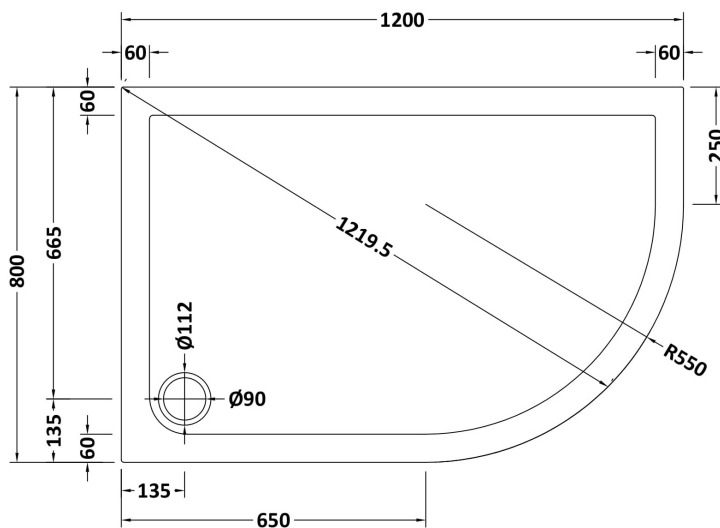

### Product Dimensions

Length (mm):	1200
Width (mm):	800
Height (mm):	40
Nett Weight (kg):	23.38

### Packaging Dimensions

Length (mm):	1240
Width (mm):	840
Height (mm):	80
Gross Weight (kg):	23.4

### Packaging Data

Box Colour:	Shrinkwrap & Polystyrene
Box Qty:	1
Label Size:	100 x 50
Label Colour:	White Label
Label Qty:	2

### Outer Box Dimensions (If Applicable)

Length (mm):	
Width (mm):	
Height (mm):	
Gross Weight (kg):	
Barcode:	5055369006168