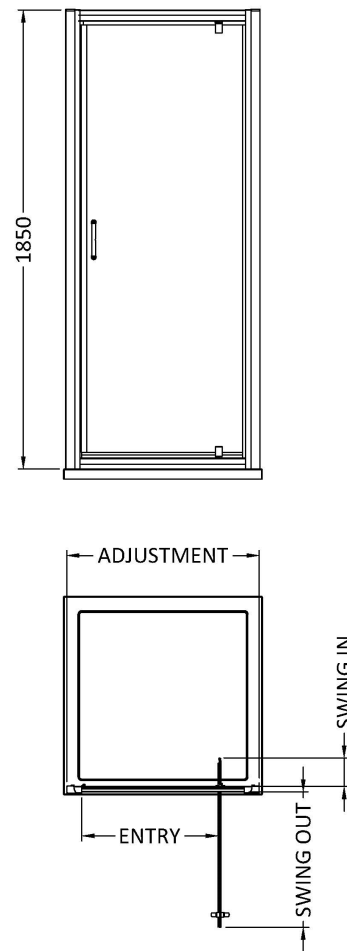

Sales Code: ERPD80

Description: Ella 800mm Pivot Door (1850mm)

Product Dimensions

Height (mm):	1850
Width (mm):	790
Depth (mm):	42
Nett Weight (kg):	21

Packaging Dimensions

Height (mm):	1910
Width (mm):	800
Length (mm):	65
Gross Weight (kg):	21

Packaging Data

Box Colour:	Brown Cardboard Box - Printed
Box Qty:	1
Label Size:	100 x 50
Label Colour:	Not Applicable
Label Qty:	0

Outer Box Dimensions (If Applicable)

Height (mm):	
Width (mm):	
Depth (mm):	
Length (mm):	
Gross Weight (kg):	
Barcode:	5055369078714

Product Details

Country of Origin:	China
Fitting Instruction:	No
CE & UKCA:	Yes
Profile Material:	Aluminium
Profile Finish:	Satin Chrome
Adjustments (mm):	760mm - 790mm
Entry Width (mm):	555mm
Swing In Dim (mm):	120mm
Swing Out Dim (mm):	530mm
Radius (mm):	Not Applicable
Glass Thickness (mm):	5
Easy Fit:	No
Easy Clean:	No
Handle Style:	D Shape Handle
Handle Material:	Plastic
Enclosure Design:	Semi-Frameless
Wheel Type:	Not Applicable
Support Bar Included:	Support Bar Not Included
Extras:	None