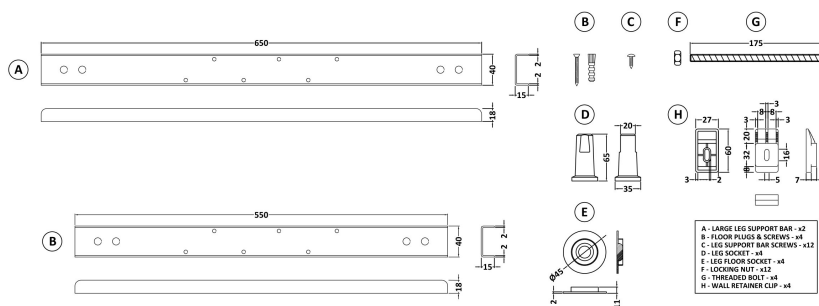

Packaging Dimensions

Length (mm):	1500
Width (mm):	850
Depth (mm):	425
Gross Weight (kg):	24.5

Packaging Data

Box Colour:	Brown Cardboard Sleeve
Box Qty:	1
Label Size:	x
Label Colour:	White Label
Label Qty:	

Outer Box Dimensions (If Applicable)

Length (mm):	
Width (mm):	
Height (mm):	
Gross Weight (kg):	
Barcode:	5055275824511

Product Details

Country of Origin:	Turkey
Fitting Instruction:	No
Certification:	FSC: CE & UKCA:
Material Colour Reference:	European White
Product Material:	Acrylic
Material Thickness:	4mm
Volume (Ltr):	200L
Displaced Capacity:	130L
Leg Set Included:	Legset Not Included
Waste Included:	Waste Not Included
Drilled/Undrilled:	Undrilled For Taps
Includes Grips:	No Grips Supplied
Embossed:	No
No of Tapholes:	None
Anti-Slip:	No

Sales Code: WBL001

Description: Bath Leg Set

Product Dimensions

Length (mm):	650
Width (mm):	650
Depth (mm):	60
Nett Weight (kg):	2.5

Packaging Dimensions

Length (mm):	665
Width (mm):	55
Depth (mm):	42
Gross Weight (kg):	2.5

Packaging Data

Box Colour:	Brown Cardboard Sleeve
Box Qty:	1
Label Size:	100 x 50
Label Colour:	White Label
Label Qty:	2

Outer Box Dimensions (If Applicable)

Length (mm):	
Width (mm):	
Height (mm):	
Gross Weight (kg):	
Barcode:	5056211809197