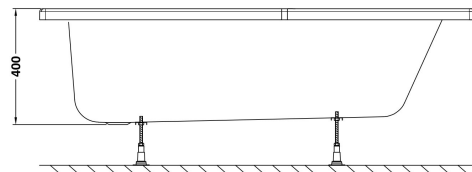

Sales Code: WBS1585L

Description: Square Shower Bath L/H 1500X850

Packaging Details

Barcode: 5056211822271

Sales Code: WBS103

Description: 1500mm Square Shower Bath Lh

Product Dimensions

Length (mm):	1500
Width (mm):	850
Depth (mm):	390
Nett Weight (kg):	24.5

Packaging Dimensions

Length (mm):	1500
Width (mm):	850
Depth (mm):	425
Gross Weight (kg):	24.5

Packaging Data

Box Colour:	Brown Cardboard Sleeve
Box Qty:	1
Label Size:	x
Label Colour:	White Label
Label Qty:	

Outer Box Dimensions (If Applicable)

Length (mm):	
Width (mm):	
Height (mm):	
Gross Weight (kg):	
Barcode:	5055275824511

Product Details

Country of Origin:	Turkey
Fitting Instruction:	No
Certification:	FSC: CE & UKCA:
Material Colour Reference:	European White
Product Material:	Acrylic
Material Thickness:	4mm
Volume (Ltr):	200L
Displaced Capacity:	130L
Leg Set Included:	Legset Not Included
Waste Included:	Waste Not Included
Drilled/Undrilled:	Undrilled For Taps
Includes Grips:	No Grips Supplied
Embossed:	No
No of Tapholes:	None
Anti-Slip:	No

Sales Code: WBL001

Description: Bath Leg Set

Product Dimensions

Length (mm):	650
Width (mm):	650
Depth (mm):	60
Nett Weight (kg):	2.5

Packaging Dimensions

Length (mm):	665
Width (mm):	55
Depth (mm):	42
Gross Weight (kg):	2.5