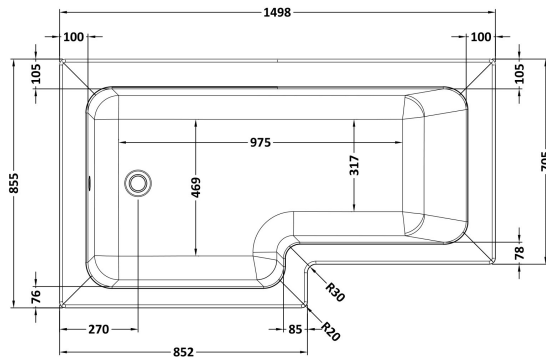

Sales Code: WBS1585L

Description: Square Shower Bath L/H 1500X850

Packaging Details

Barcode: 5056211822271

Sales Code: WBS103

Description: 1500mm Square Shower Bath Lh

Product Dimensions

Length (mm):	1500
Width (mm):	850
Depth (mm):	390
Nett Weight (kg):	24.5

Packaging Dimensions

Length (mm):	1500
Width (mm):	850
Depth (mm):	425
Gross Weight (kg):	24.5

Packaging Data

Box Colour:	Brown Cardboard Sleeve
Box Qty:	1
Label Size:	x
Label Colour:	White Label
Label Qty:	

Outer Box Dimensions (If Applicable)

Length (mm):	
Width (mm):	
Height (mm):	
Gross Weight (kg):	
Barcode:	5055275824511

Product Details

Country of Origin:	Turkey
Fitting Instruction:	No
Certification:	FSC: CE & UKCA:
Material Colour Reference:	European White
Product Material:	Acrylic
Material Thickness:	4mm
Volume (Ltr):	200L
Displaced Capacity:	130L
Leg Set Included:	Legset Not Included
Waste Included:	Waste Not Included
Drilled/Undrilled:	Undrilled For Taps
Includes Grips:	No Grips Supplied
Embossed:	No
No of Tapholes:	None
Anti-Slip:	No

Sales Code: WBL001

Description: Bath Leg Set

Product Dimensions

Length (mm):	650
Width (mm):	650
Depth (mm):	60
Nett Weight (kg):	2.5

Packaging Dimensions

Length (mm):	665
Width (mm):	55
Depth (mm):	42
Gross Weight (kg):	2.5