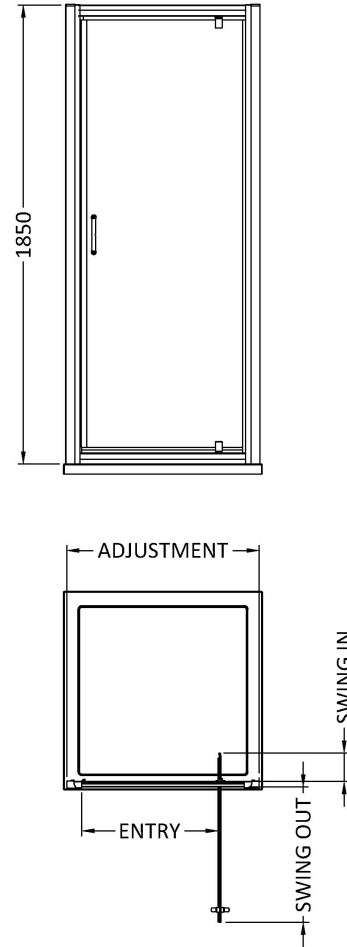

Sales Code: ERPD90

Description: Ella 900mm Pivot Door (1850mm)

Product Dimensions

Height (mm):	1850
Width (mm):	890
Depth (mm):	42
Nett Weight (kg):	23.3

Packaging Dimensions

Height (mm):	1910
Width (mm):	900
Length (mm):	65
Gross Weight (kg):	23.3

Packaging Data

Box Colour:	Brown Cardboard Box - Printed
Box Qty:	1
Label Size:	100 x 50
Label Colour:	Not Applicable
Label Qty:	0

Outer Box Dimensions (If Applicable)

Height (mm):	
Width (mm):	
Depth (mm):	
Length (mm):	
Gross Weight (kg):	
Barcode:	5055369078721

Product Details

Country of Origin:	China
Fitting Instruction:	No
CE & UKCA:	Yes
Profile Material:	Aluminium
Profile Finish:	Satin Chrome
Adjustments (mm):	860mm - 890mm
Entry Width (mm):	655mm
Swing In Dim (mm):	120mm
Swing Out Dim (mm):	630mm
Radius (mm):	Not Applicable
Glass Thickness (mm):	5
Easy Fit:	No
Easy Clean:	No
Handle Style:	D Shape Handle
Handle Material:	Plastic
Enclosure Design:	Semi-Frameless
Wheel Type:	Not Applicable
Support Bar Included:	Support Bar Not Included
Extras:	None