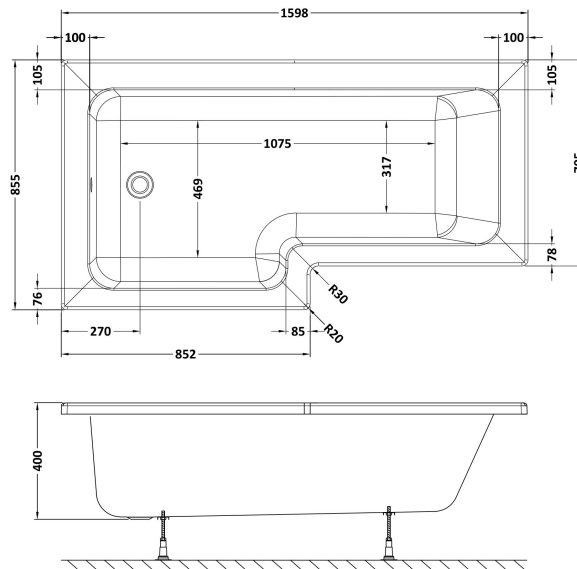

Sales Code: WBS1685L

Description: Square Shower Bath L/H 1600X850

Packaging Details

Barcode: 5056211822295

Sales Code: WBL001

Description: Bath Leg Set

Product Dimensions

Length (mm):	650
Width (mm):	650
Depth (mm):	60
Nett Weight (kg):	2.5

Packaging Dimensions

Length (mm):	665
Width (mm):	55
Depth (mm):	42
Gross Weight (kg):	2.5

Packaging Data

Box Colour:	Brown Cardboard Sleeve
Box Qty:	1
Label Size:	100 x 50
Label Colour:	White Label
Label Qty:	2

Outer Box Dimensions (If Applicable)

Length (mm):	
Width (mm):	
Height (mm):	
Gross Weight (kg):	
Barcode:	5056211809197

Product Details

Country of Origin:	Poland
Fitting Instruction:	No
Certification:	FSC: CE & UKCA:
Material Colour Reference:	
Product Material:	
Material Thickness:	
Volume (Ltr):	
Displaced Capacity:	
Leg Set Included:	
Waste Included:	
Drilled/Undrilled:	
Includes Grips:	
Embossed:	
No of Tapholes:	
Anti-Slip:	