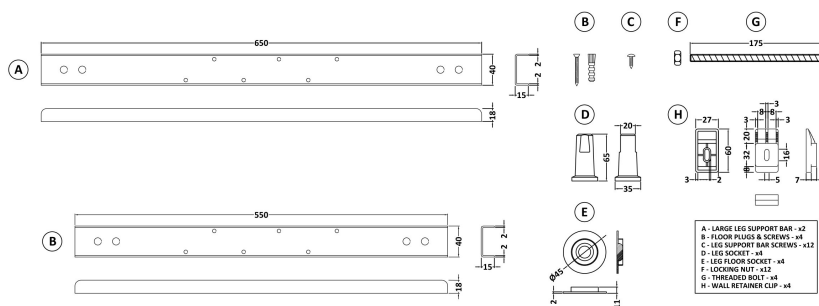

Sales Code: WBS1685L

Description: Square Shower Bath L/H 1600X850

Packaging Details

Barcode: 5056211822295

Sales Code: WBL001

Description: Bath Leg Set

Product Dimensions

Length (mm):	650
Width (mm):	650
Depth (mm):	60
Nett Weight (kg):	2.5

Packaging Dimensions

Length (mm):	665
Width (mm):	55
Depth (mm):	42
Gross Weight (kg):	2.5

Packaging Data

Box Colour:	Brown Cardboard Sleeve
Box Qty:	1
Label Size:	100 x 50
Label Colour:	White Label
Label Qty:	2

Outer Box Dimensions (If Applicable)

Length (mm):	
Width (mm):	
Height (mm):	
Gross Weight (kg):	
Barcode:	5056211809197

Product Details

Country of Origin:	Poland
Fitting Instruction:	No
Certification:	FSC: CE & UKCA:
Material Colour Reference:	
Product Material:	
Material Thickness:	
Volume (Ltr):	
Displaced Capacity:	
Leg Set Included:	
Waste Included:	
Drilled/Undrilled:	
Includes Grips:	
Embossed:	
No of Tapholes:	
Anti-Slip:	