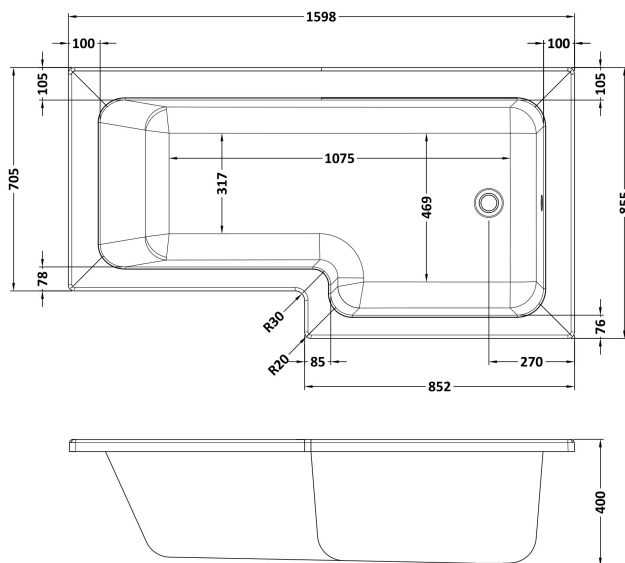

Sales Code: WBS1685R

Description: Square Shower Bath R/H 1600X850

Packaging Details

Barcode: 5056211822301

Sales Code: WBS106

Description: 1600mm Square Shower Bath Rh

Product Dimensions

Length (mm):	1600
Width (mm):	850
Depth (mm):	390
Nett Weight (kg):	23

Packaging Dimensions

Length (mm):	1600
Width (mm):	850
Depth (mm):	390
Gross Weight (kg):	23

Packaging Data

Box Colour:	Brown Cardboard Sleeve
Box Qty:	1
Label Size:	192 x 38
Label Colour:	White Label
Label Qty:	1

Outer Box Dimensions (If Applicable)

Length (mm):	
Width (mm):	
Height (mm):	
Gross Weight (kg):	
Barcode:	5056211822226

Product Details

Country of Origin:	Turkey
Fitting Instruction:	No
Certification:	FSC: No CE & UKCA: Yes
Material Colour Reference:	European White
Product Material:	Acrylic
Material Thickness:	4mm
Volume (Ltr):	200L
Displaced Capacity:	130L
Leg Set Included:	Legset Not Included
Waste Included:	Waste Not Included
Drilled/Undrilled:	Undrilled For Taps
Includes Grips:	No Grips Supplied
Embossed:	No
No of Tapholes:	None
Anti-Slip:	No

Sales Code: WBL001

Description: Bath Leg Set

Product Dimensions

Length (mm):	650
Width (mm):	650
Depth (mm):	60
Nett Weight (kg):	2.5

Packaging Dimensions

Length (mm):	665
Width (mm):	55
Depth (mm):	42
Gross Weight (kg):	2.5