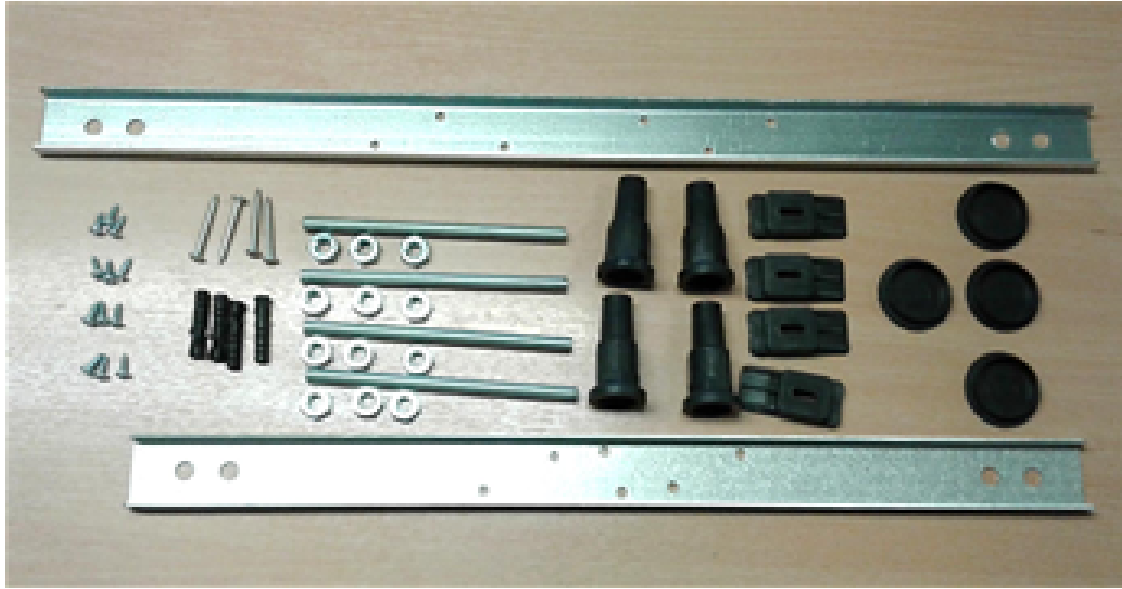

Packaging Dimensions

Length (mm):	1600
Width (mm):	850
Depth (mm):	390
Gross Weight (kg):	23

Packaging Data

Box Colour:	Brown Cardboard Sleeve
Box Qty:	1
Label Size:	192 x 38
Label Colour:	White Label
Label Qty:	1

Outer Box Dimensions (If Applicable)

Length (mm):	
Width (mm):	
Height (mm):	
Gross Weight (kg):	
Barcode:	5056211822226

Product Details

Country of Origin:	Turkey
Fitting Instruction:	No
Certification:	FSC: No CE & UKCA: Yes
Material Colour Reference:	European White
Product Material:	Acrylic
Material Thickness:	4mm
Volume (Ltr):	200L
Displaced Capacity:	130L
Leg Set Included:	Legset Not Included
Waste Included:	Waste Not Included
Drilled/Undrilled:	Undrilled For Taps
Includes Grips:	No Grips Supplied
Embossed:	No
No of Tapholes:	None
Anti-Slip:	No

Sales Code: WBL001

Description: Bath Leg Set

Product Dimensions

Length (mm):	650
Width (mm):	650
Depth (mm):	60
Nett Weight (kg):	2.5

Packaging Dimensions

Length (mm):	665
Width (mm):	55
Depth (mm):	42
Gross Weight (kg):	2.5

Packaging Data

Box Colour:	Brown Cardboard Sleeve
Box Qty:	1
Label Size:	100 x 50
Label Colour:	White Label
Label Qty:	2

Outer Box Dimensions (If Applicable)

Length (mm):	
Width (mm):	
Height (mm):	
Gross Weight (kg):	
Barcode:	5056211809197