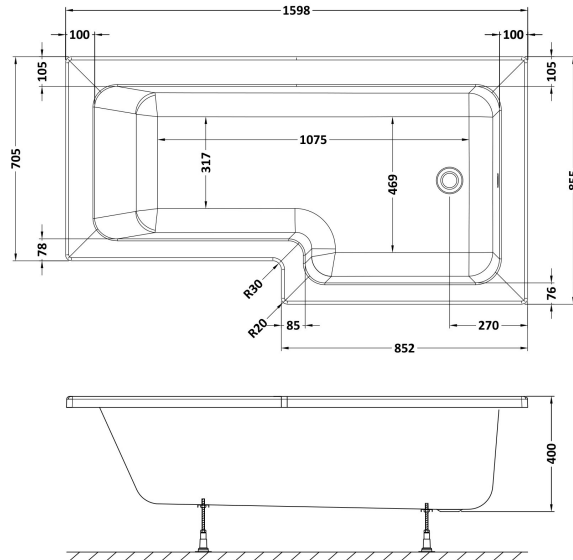

Sales Code: WBS1685R

Description: Square Shower Bath R/H 1600X850

Packaging Details

Barcode: 5056211822301

Sales Code: WBS106

Description: 1600mm Square Shower Bath Rh

Product Dimensions

Length (mm):	1600
Width (mm):	850
Depth (mm):	390
Nett Weight (kg):	23

Packaging Dimensions

Length (mm):	1600
Width (mm):	850
Depth (mm):	390
Gross Weight (kg):	23

Packaging Data

Box Colour:	Brown Cardboard Sleeve
Box Qty:	1
Label Size:	192 x 38
Label Colour:	White Label
Label Qty:	1

Outer Box Dimensions (If Applicable)

Length (mm):	
Width (mm):	
Height (mm):	
Gross Weight (kg):	
Barcode:	5056211822226

Product Details

Country of Origin:	Turkey
Fitting Instruction:	No
Certification:	FSC: No CE & UKCA: Yes
Material Colour Reference:	European White
Product Material:	Acrylic
Material Thickness:	4mm
Volume (Ltr):	200L
Displaced Capacity:	130L
Leg Set Included:	Legset Not Included
Waste Included:	Waste Not Included
Drilled/Undrilled:	Undrilled For Taps
Includes Grips:	No Grips Supplied
Embossed:	No
No of Tapholes:	None
Anti-Slip:	No

Sales Code: WBL001

Description: Bath Leg Set

Product Dimensions

Length (mm):	650
Width (mm):	650
Depth (mm):	60
Nett Weight (kg):	2.5

Packaging Dimensions

Length (mm):	665
Width (mm):	55
Depth (mm):	42
Gross Weight (kg):	2.5