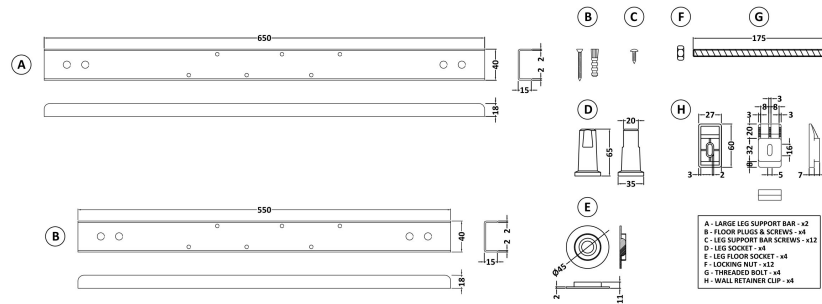

Packaging Dimensions

Length (mm):	1600
Width (mm):	850
Depth (mm):	390
Gross Weight (kg):	23

Packaging Data

Box Colour:	Brown Cardboard Sleeve
Box Qty:	1
Label Size:	192 x 38
Label Colour:	White Label
Label Qty:	1

Outer Box Dimensions (If Applicable)

Length (mm):	
Width (mm):	
Height (mm):	
Gross Weight (kg):	
Barcode:	5056211822226

Product Details

Country of Origin:	Turkey
Fitting Instruction:	No
Certification:	FSC: No CE & UKCA: Yes
Material Colour Reference:	European White
Product Material:	Acrylic
Material Thickness:	4mm
Volume (Ltr):	200L
Displaced Capacity:	130L
Leg Set Included:	Legset Not Included
Waste Included:	Waste Not Included
Drilled/Undrilled:	Undrilled For Taps
Includes Grips:	No Grips Supplied
Embossed:	No
No of Tapholes:	None
Anti-Slip:	No

Sales Code: WBL001

Description: Bath Leg Set

Product Dimensions

Length (mm):	650
Width (mm):	650
Depth (mm):	60
Nett Weight (kg):	2.5

Packaging Dimensions

Length (mm):	665
Width (mm):	55
Depth (mm):	42
Gross Weight (kg):	2.5

Packaging Data

Box Colour:	Brown Cardboard Sleeve
Box Qty:	1
Label Size:	100 x 50
Label Colour:	White Label
Label Qty:	2

Outer Box Dimensions (If Applicable)

Length (mm):	
Width (mm):	
Height (mm):	
Gross Weight (kg):	
Barcode:	5056211809197