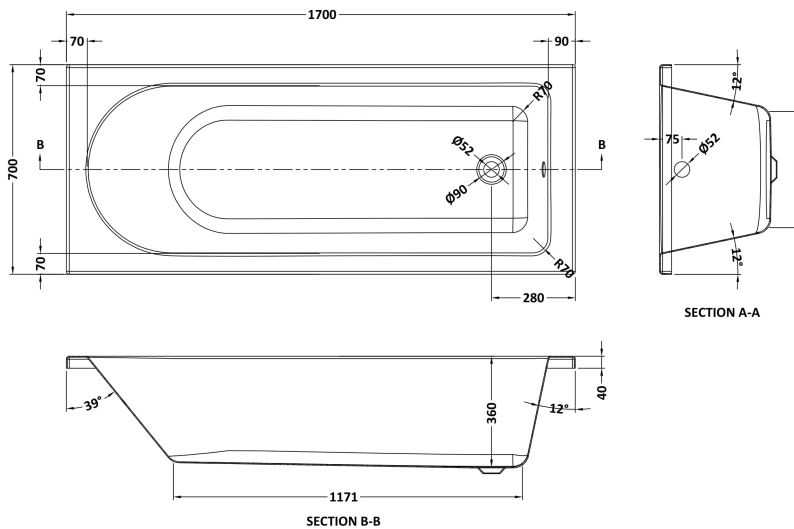

Sales Code: BMON013

Description: Round Se Bath & Leg Set 1700X700 EI

Product Dimensions

Length (mm):	1700
Width (mm):	700
Depth (mm):	400
Nett Weight (kg):	24

Packaging Dimensions

Length (mm):	1770
Width (mm):	710
Depth (mm):	400
Gross Weight (kg):	24

Packaging Data

Box Colour:	Brown Cardboard Sleeve
Box Qty:	1
Label Size:	100 x 50
Label Colour:	White Label
Label Qty:	2

Outer Box Dimensions (If Applicable)

Length (mm):	
Width (mm):	
Height (mm):	
Gross Weight (kg):	
Barcode:	5055369060931

Product Details

Country of Origin:	Egypt
Fitting Instruction:	No
Certification:	FSC: CE & UKCA:
Material Colour Reference:	European White
Product Material:	Acrylic With Eternalite
Material Thickness:	4mm
Volume (Ltr):	150L
Displaced Capacity:	80L
Leg Set Included:	Legset Included
Waste Included:	Waste Not Included
Drilled/Undrilled:	Undrilled For Taps
Includes Grips:	No Grips Supplied
Embossed:	No
No of Tapholes:	None
Anti-Slip:	No