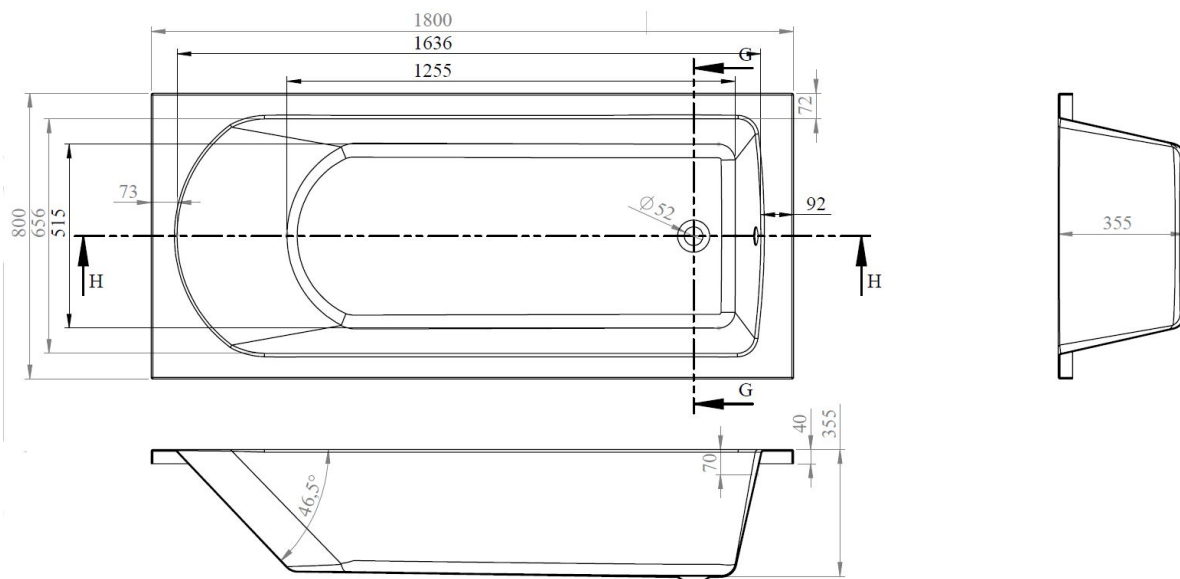

Sales Code: BMON015

Description: Round Se Bath & Leg Set 1800X800 EI

Packaging Details

Barcode: 5055369060955

Sales Code: BMON015NL

Description: Round Single Ended Bath (1800X800) (EI)

Product Dimensions

Length (mm):	1800
Width (mm):	800
Depth (mm):	400
Nett Weight (kg):	30.29

Packaging Dimensions

Length (mm):	1800
Width (mm):	800
Depth (mm):	380
Gross Weight (kg):	30.29

Packaging Data

Box Colour:	Brown Cardboard Sleeve
Box Qty:	1
Label Size:	192 x 38
Label Colour:	White Label
Label Qty:	1

Outer Box Dimensions (If Applicable)

Length (mm):	
Width (mm):	
Height (mm):	
Gross Weight (kg):	
Barcode:	5055275833858

Product Details

Country of Origin:	Poland
Fitting Instruction:	No
Certification:	FSC: No CE & UKCA: Yes
Material Colour Reference:	European White
Product Material:	Acrylic With Eternalite
Material Thickness:	4mm
Volume (Ltr):	173L
Displaced Capacity:	103L
Leg Set Included:	Legset Not Included
Waste Included:	Waste Not Included
Drilled/Undrilled:	Undrilled For Taps
Includes Grips:	No Grips Supplied
Embossed:	No
No of Tapholes:	None
Anti-Slip:	No

Sales Code: NBL001

Description: Leg Set

Product Dimensions

Length (mm):	570
Width (mm):	
Depth (mm):	
Nett Weight (kg):	1.9

Packaging Dimensions

Length (mm):	600
Width (mm):	60
Depth (mm):	60
Gross Weight (kg):	1.9