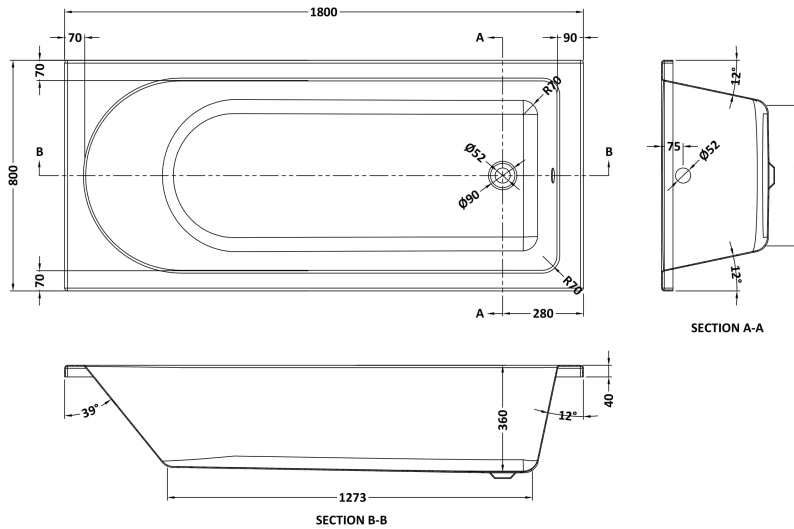

Sales Code: BMON015

Description: Round Se Bath & Leg Set 1800X800 EI

Packaging Details

Barcode: 5055369060955

Sales Code: BMON015NL

Description: Round Single Ended Bath (1800X800) (EI)

Product Dimensions

Length (mm):	1800
Width (mm):	800
Depth (mm):	400
Nett Weight (kg):	30.29

Packaging Dimensions

Length (mm):	1800
Width (mm):	800
Depth (mm):	380
Gross Weight (kg):	30.29

Packaging Data

Box Colour:	Brown Cardboard Sleeve
Box Qty:	1
Label Size:	192 x 38
Label Colour:	White Label
Label Qty:	1

Outer Box Dimensions (If Applicable)

Length (mm):	
Width (mm):	
Height (mm):	
Gross Weight (kg):	
Barcode:	5055275833858

Product Details

Country of Origin:	Poland
Fitting Instruction:	No
Certification:	FSC: No CE & UKCA: Yes
Material Colour Reference:	European White
Product Material:	Acrylic With Eternalite
Material Thickness:	4mm
Volume (Ltr):	173L
Displaced Capacity:	103L
Leg Set Included:	Legset Not Included
Waste Included:	Waste Not Included
Drilled/Undrilled:	Undrilled For Taps
Includes Grips:	No Grips Supplied
Embossed:	No
No of Tapholes:	None
Anti-Slip:	No

Sales Code: NBL001

Description: Leg Set

Product Dimensions

Length (mm):	570
Width (mm):	
Depth (mm):	
Nett Weight (kg):	1.9

Packaging Dimensions

Length (mm):	600
Width (mm):	60
Depth (mm):	60
Gross Weight (kg):	1.9