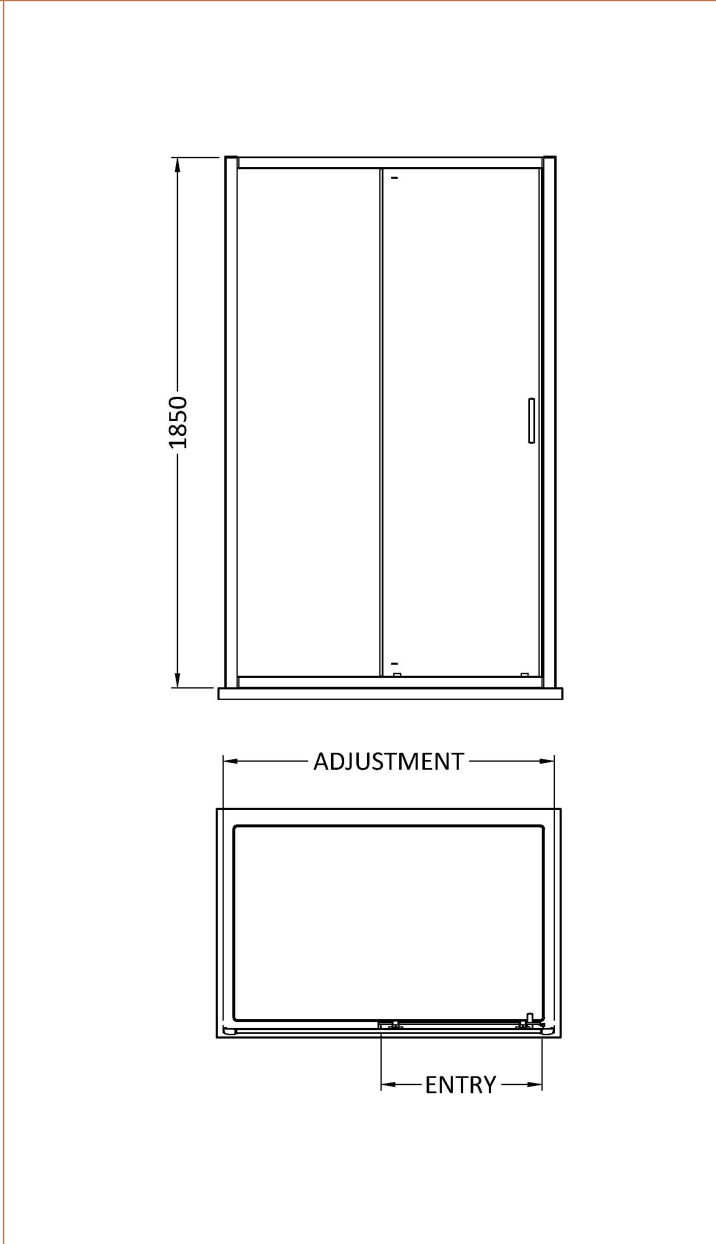

Sales Code: SSQL12BP

Description: 1200X1850mm Sliding Shower Door

Product Dimensions

Height (mm):	1850
Width (mm):	1190
Depth (mm):	44
Nett Weight (kg):	36.8

Packaging Dimensions

Height (mm):	1912
Width (mm):	770
Length (mm):	80
Gross Weight (kg):	37.3

Packaging Data

Box Colour:	Brown Cardboard Box - Printed
Box Qty:	1
Label Size:	100 x 50
Label Colour:	Not Applicable
Label Qty:	0

Outer Box Dimensions (If Applicable)

Height (mm):	
Width (mm):	
Depth (mm):	
Length (mm):	
Gross Weight (kg):	
Barcode:	5056211892298

Product Details

Country of Origin:	China
Fitting Instruction:	No
CE & UKCA:	No
Profile Material:	Aluminium
Profile Finish:	Matt Black
Adjustments (mm):	1160 - 1195mm
Entry Width (mm):	485mm
Swing In Dim (mm):	N/A
Swing Out Dim (mm):	N/A
Radius (mm):	Not Applicable
Glass Thickness (mm):	6
Easy Fit:	Yes
Easy Clean:	No
Handle Style:	Square T Shape Handle
Handle Material:	ABS
Enclosure Design:	Framed
Wheel Type:	Dual, Quick Release
Support Bar Included:	Support Bar Not Included
Extras:	None