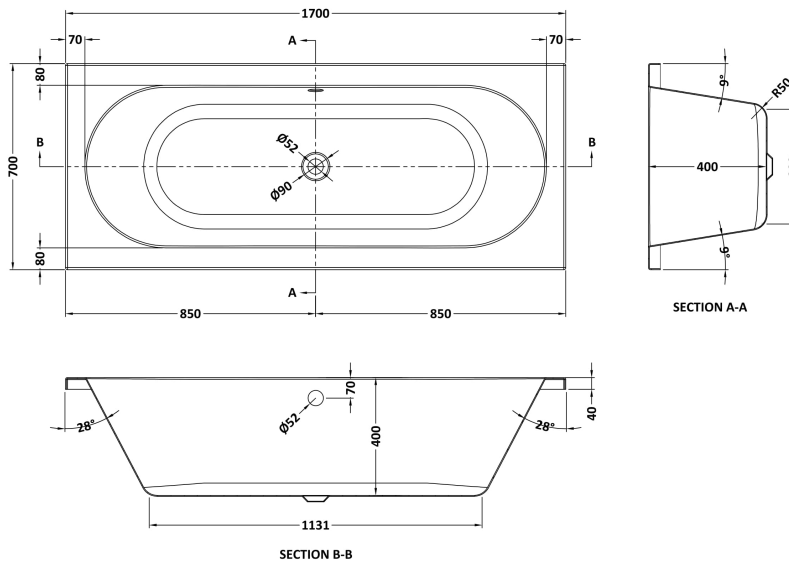

Sales Code: BDE009

Description: Round De Bath & Leg Set 1700X700 EI

Packaging Details

Barcode: 5055369060887