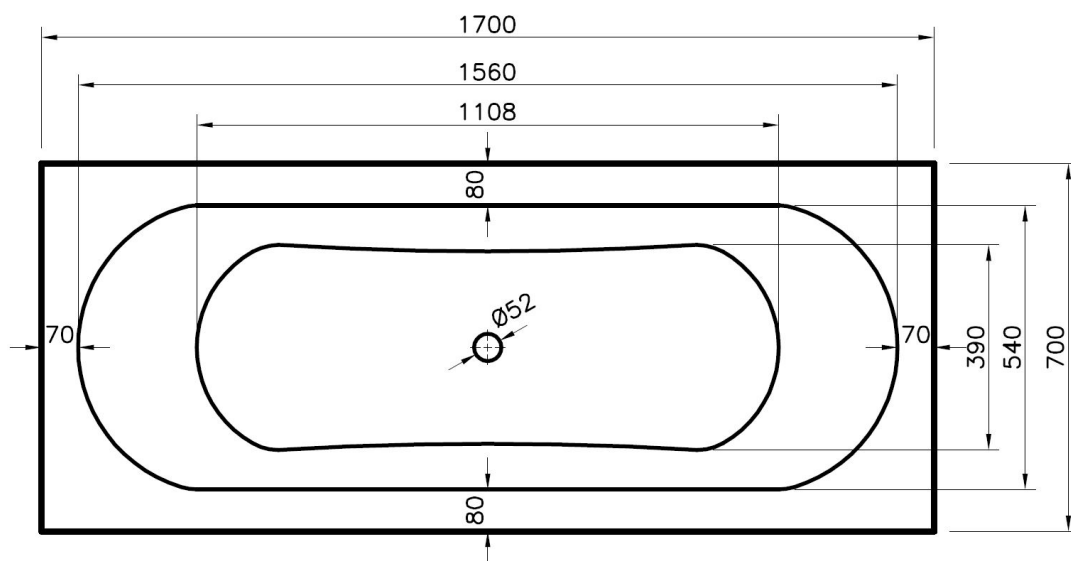

### Packaging Details

Barcode: 5055369060887

**Sales Code:** BDE009NL

**Description:** Round Double Ended Bath 1700X700 (EI)

### Product Dimensions

Length (mm):	1700
Width (mm):	700
Depth (mm):	400
Nett Weight (kg):	27

### Packaging Dimensions

Length (mm):	1700
Width (mm):	700
Depth (mm):	400
Gross Weight (kg):	27

**Sales Code:** NBL001

**Description:** Leg Set

**Product Dimensions**

Length (mm):	570
Width (mm):	
Depth (mm):	
Nett Weight (kg):	1.9

**Packaging Dimensions**

Length (mm):	600
Width (mm):	60
Depth (mm):	60
Gross Weight (kg):	1.9