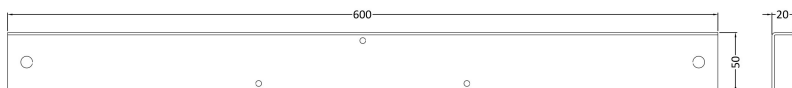

### Packaging Data

Box Colour:	Brown Cardboard Sleeve
Box Qty:	1
Label Size:	192 x 38
Label Colour:	White Label
Label Qty:	1

### Outer Box Dimensions (If Applicable)

Length (mm):	
Width (mm):	
Height (mm):	
Gross Weight (kg):	
Barcode:	5055275833308

### Product Details

Country of Origin:	Poland
Fitting Instruction:	No
Certification:	FSC: No CE & UKCA: Yes
Material Colour Reference:	European White
Product Material:	Acrylic With Eternalite
Material Thickness:	4mm
Volume (Ltr):	170L
Displaced Capacity:	100L
Leg Set Included:	Legset Not Included
Waste Included:	Waste Not Included
Drilled/Undrilled:	Undrilled For Taps
Includes Grips:	No Grips Supplied
Embossed:	No
No of Tapholes:	None
Anti-Slip:	No

**Sales Code:** NBL001

**Description:** Leg Set

**Product Dimensions**

Length (mm):	570
Width (mm):	
Depth (mm):	
Nett Weight (kg):	1.9

**Packaging Dimensions**

Length (mm):	600
Width (mm):	60
Depth (mm):	60
Gross Weight (kg):	1.9