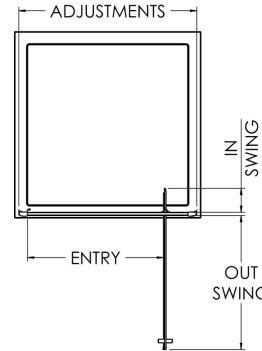

Sales Code: SQPD76BP

Description: 760X1850mm Pivot Shower Door

SQ Pivot Door Enclosure

Code	Description	Adjustments (mm)		Entry Width (mm)	Out Swing (mm)	In Swing (mm)
SQPD70-EG	700 Pivot Door	660	700	450	440	115
SQPD76-EG	760 Pivot Door	720	755	510	500	115
SQPD80-EG	800 Pivot Door	760	795	550	540	115
SQPD90-EG	900 Pivot Door	860	895	650	640	115

Product Dimensions

Height (mm):	1850
Width (mm):	760
Depth (mm):	44
Nett Weight (kg):	27.3

Packaging Dimensions

Height (mm):	1912
Width (mm):	770
Length (mm):	62
Gross Weight (kg):	27.8

Packaging Data

Box Colour:	Brown Cardboard Box - Printed
Box Qty:	1
Label Size:	100 x 50
Label Colour:	Not Applicable
Label Qty:	0

Outer Box Dimensions (If Applicable)

Height (mm):	
Width (mm):	
Depth (mm):	
Length (mm):	
Gross Weight (kg):	
Barcode:	5056211892304

Product Details

Country of Origin:	China
Fitting Instruction:	No
CE & UKCA:	No
Profile Material:	Aluminium
Profile Finish:	Matt Black
Adjustments (mm):	720mm - 755mm
Entry Width (mm):	520mm
Swing In Dim (mm):	115mm
Swing Out Dim (mm):	505mm
Radius (mm):	Not Applicable
Glass Thickness (mm):	6
Easy Fit:	Yes
Easy Clean:	No
Handle Style:	Square T Shape Handle
Handle Material:	ABS
Enclosure Design:	Framed
Wheel Type:	Not Applicable
Support Bar Included:	Support Bar Not Included
Extras:	None