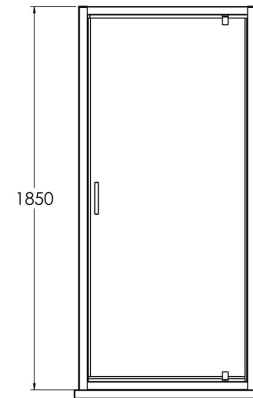

Sales Code: SQPD76BP

Description: 760X1850mm Pivot Shower Door

SQ Pivot Door Enclosure

Code	Description	Adjustments (mm)		Entry Width (mm)	Out Swing (mm)	In Swing (mm)
SQPD70-EG	700 Pivot Door	660	700	450	440	115
SQPD76-EG	760 Pivot Door	720	755	510	500	115
SQPD80-EG	800 Pivot Door	760	795	550	540	115
SQPD90-EG	900 Pivot Door	860	895	650	640	115

Product Dimensions

Height (mm):	1850
Width (mm):	760
Depth (mm):	44
Nett Weight (kg):	27.3

Packaging Dimensions

Height (mm):	1912
Width (mm):	770
Length (mm):	62
Gross Weight (kg):	27.8

Packaging Data

Box Colour:	Brown Cardboard Box - Printed
Box Qty:	1
Label Size:	100 x 50
Label Colour:	Not Applicable
Label Qty:	0

Outer Box Dimensions (If Applicable)

Height (mm):	
Width (mm):	
Depth (mm):	
Length (mm):	
Gross Weight (kg):	
Barcode:	5056211892304

Product Details

Country of Origin:	China
Fitting Instruction:	No
CE & UKCA:	No
Profile Material:	Aluminium
Profile Finish:	Matt Black
Adjustments (mm):	720mm - 755mm
Entry Width (mm):	520mm
Swing In Dim (mm):	115mm
Swing Out Dim (mm):	505mm
Radius (mm):	Not Applicable
Glass Thickness (mm):	6
Easy Fit:	Yes
Easy Clean:	No
Handle Style:	Square T Shape Handle
Handle Material:	ABS
Enclosure Design:	Framed
Wheel Type:	Not Applicable
Support Bar Included:	Support Bar Not Included
Extras:	None