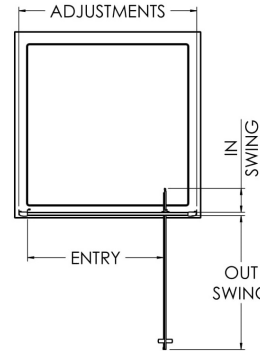

Sales Code: SQPD76BP

Description: 760X1850mm Pivot Shower Door

SQ Pivot Door Enclosure

Code	Description	Adjustments (mm)		Entry Width (mm)	Out Swing (mm)	In Swing (mm)
SQPD70-EG	700 Pivot Door	660	700	450	440	115
SQPD76-EG	760 Pivot Door	720	755	510	500	115
SQPD80-EG	800 Pivot Door	760	795	550	540	115
SQPD90-EG	900 Pivot Door	860	895	650	640	115

Product Dimensions

Height (mm):	1850
Width (mm):	760
Depth (mm):	44
Nett Weight (kg):	27.3

Packaging Dimensions

Height (mm):	1912
Width (mm):	770
Length (mm):	62
Gross Weight (kg):	27.8

Packaging Data

Box Colour:	Brown Cardboard Box - Printed
Box Qty:	1
Label Size:	100 x 50
Label Colour:	Not Applicable
Label Qty:	0

Outer Box Dimensions (If Applicable)

Height (mm):	
Width (mm):	
Depth (mm):	
Length (mm):	
Gross Weight (kg):	
Barcode:	5056211892304

Product Details

Country of Origin:	China
Fitting Instruction:	No
CE & UKCA:	No
Profile Material:	Aluminium
Profile Finish:	Matt Black
Adjustments (mm):	720mm - 755mm
Entry Width (mm):	520mm
Swing In Dim (mm):	115mm
Swing Out Dim (mm):	505mm
Radius (mm):	Not Applicable
Glass Thickness (mm):	6
Easy Fit:	Yes
Easy Clean:	No
Handle Style:	Square T Shape Handle
Handle Material:	ABS
Enclosure Design:	Framed
Wheel Type:	Not Applicable
Support Bar Included:	Support Bar Not Included
Extras:	None