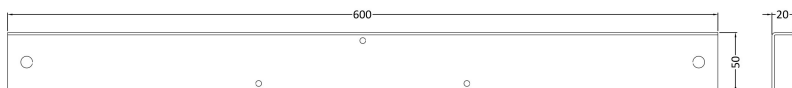

Packaging Dimensions

Length (mm):	1800
Width (mm):	800
Depth (mm):	400
Gross Weight (kg):	32

Packaging Data

Box Colour:	Brown Cardboard Sleeve
Box Qty:	1
Label Size:	192 x 38
Label Colour:	White Label
Label Qty:	1

Outer Box Dimensions (If Applicable)

Length (mm):	
Width (mm):	
Height (mm):	
Gross Weight (kg):	
Barcode:	5055275833322

Product Details

Country of Origin:	Poland
Fitting Instruction:	No
Certification:	FSC: No CE & UKCA: Yes
Material Colour Reference:	European White
Product Material:	Acrylic With Eternalite
Material Thickness:	4mm
Volume (Ltr):	210L
Displaced Capacity:	140L
Leg Set Included:	Legset Not Included
Waste Included:	Waste Not Included
Drilled/Undrilled:	Undrilled For Taps
Includes Grips:	No Grips Supplied
Embossed:	No
No of Tapholes:	None
Anti-Slip:	No

Sales Code: NBL001

Description: Leg Set

Product Dimensions

Length (mm):	570
Width (mm):	
Depth (mm):	
Nett Weight (kg):	1.9

Packaging Dimensions

Length (mm):	600
Width (mm):	60
Depth (mm):	60
Gross Weight (kg):	1.9

Packaging Data

Box Colour:	Brown Cardboard Box
Box Qty:	1
Label Size:	50 x 38
Label Colour:	White Label
Label Qty:	1

Outer Box Dimensions (If Applicable)

Length (mm):	
Width (mm):	
Height (mm):	
Gross Weight (kg):	
Barcode:	5055275833612