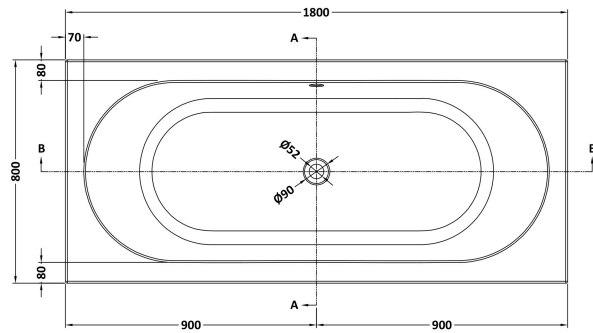

Sales Code: BDE011

Description: Round De Bath & Leg Set 1800X800 EI

Packaging Details

Barcode: 5055369060900

Sales Code: BDE011NL

Description: Round Double Ended Bath 1800X800 (EI)

Product Dimensions

Length (mm):	1800
Width (mm):	800
Depth (mm):	400
Nett Weight (kg):	32

Packaging Dimensions

Length (mm):	1800
Width (mm):	800
Depth (mm):	400
Gross Weight (kg):	32

Packaging Data

Box Colour:	Brown Cardboard Sleeve
Box Qty:	1
Label Size:	192 x 38
Label Colour:	White Label
Label Qty:	1

Outer Box Dimensions (If Applicable)

Length (mm):	
Width (mm):	
Height (mm):	
Gross Weight (kg):	
Barcode:	5055275833322

Product Details

Country of Origin:	Poland
Fitting Instruction:	No
Certification:	FSC: No CE & UKCA: Yes
Material Colour Reference:	European White
Product Material:	Acrylic With Eternalite
Material Thickness:	4mm
Volume (Ltr):	210L
Displaced Capacity:	140L
Leg Set Included:	Legset Not Included
Waste Included:	Waste Not Included
Drilled/Undrilled:	Undrilled For Taps
Includes Grips:	No Grips Supplied
Embossed:	No
No of Tapholes:	None
Anti-Slip:	No

Sales Code: NBL001

Description: Leg Set

Product Dimensions

Length (mm):	570
Width (mm):	
Depth (mm):	
Nett Weight (kg):	1.9

Packaging Dimensions

Length (mm):	600
Width (mm):	60
Depth (mm):	60
Gross Weight (kg):	1.9