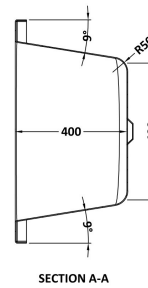

Sales Code: BDE011

Description: Round De Bath & Leg Set 1800X800 EI

Packaging Details

Barcode: 5055369060900

Sales Code: BDE011NL

Description: Round Double Ended Bath 1800X800 (EI)

Product Dimensions

Length (mm):	1800
Width (mm):	800
Depth (mm):	400
Nett Weight (kg):	32

Packaging Dimensions

Length (mm):	1800
Width (mm):	800
Depth (mm):	400
Gross Weight (kg):	32

Packaging Data

Box Colour:	Brown Cardboard Sleeve
Box Qty:	1
Label Size:	192 x 38
Label Colour:	White Label
Label Qty:	1

Outer Box Dimensions (If Applicable)

Length (mm):	
Width (mm):	
Height (mm):	
Gross Weight (kg):	
Barcode:	5055275833322

Product Details

Country of Origin:	Poland
Fitting Instruction:	No
Certification:	FSC: No CE & UKCA: Yes
Material Colour Reference:	European White
Product Material:	Acrylic With Eternalite
Material Thickness:	4mm
Volume (Ltr):	210L
Displaced Capacity:	140L
Leg Set Included:	Legset Not Included
Waste Included:	Waste Not Included
Drilled/Undrilled:	Undrilled For Taps
Includes Grips:	No Grips Supplied
Embossed:	No
No of Tapholes:	None
Anti-Slip:	No

Sales Code: NBL001

Description: Leg Set

Product Dimensions

Length (mm):	570
Width (mm):	
Depth (mm):	
Nett Weight (kg):	1.9

Packaging Dimensions

Length (mm):	600
Width (mm):	60
Depth (mm):	60
Gross Weight (kg):	1.9