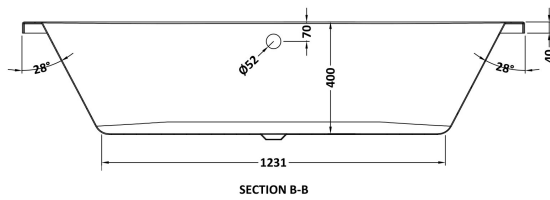

Sales Code: BDE011

Description: Round De Bath & Leg Set 1800X800 EI

Packaging Details

Barcode: 5055369060900

Sales Code: BDE011NL

Description: Round Double Ended Bath 1800X800 (EI)

Product Dimensions

Length (mm):	1800
Width (mm):	800
Depth (mm):	400
Nett Weight (kg):	32

Packaging Dimensions

Length (mm):	1800
Width (mm):	800
Depth (mm):	400
Gross Weight (kg):	32

Packaging Data

Box Colour:	Brown Cardboard Sleeve
Box Qty:	1
Label Size:	192 x 38
Label Colour:	White Label
Label Qty:	1

Outer Box Dimensions (If Applicable)

Length (mm):	
Width (mm):	
Height (mm):	
Gross Weight (kg):	
Barcode:	5055275833322

Product Details

Country of Origin:	Poland
Fitting Instruction:	No
Certification:	FSC: No CE & UKCA: Yes
Material Colour Reference:	European White
Product Material:	Acrylic With Eternalite
Material Thickness:	4mm
Volume (Ltr):	210L
Displaced Capacity:	140L
Leg Set Included:	Legset Not Included
Waste Included:	Waste Not Included
Drilled/Undrilled:	Undrilled For Taps
Includes Grips:	No Grips Supplied
Embossed:	No
No of Tapholes:	None
Anti-Slip:	No

Sales Code: NBL001

Description: Leg Set

Product Dimensions

Length (mm):	570
Width (mm):	
Depth (mm):	
Nett Weight (kg):	1.9

Packaging Dimensions

Length (mm):	600
Width (mm):	60
Depth (mm):	60
Gross Weight (kg):	1.9