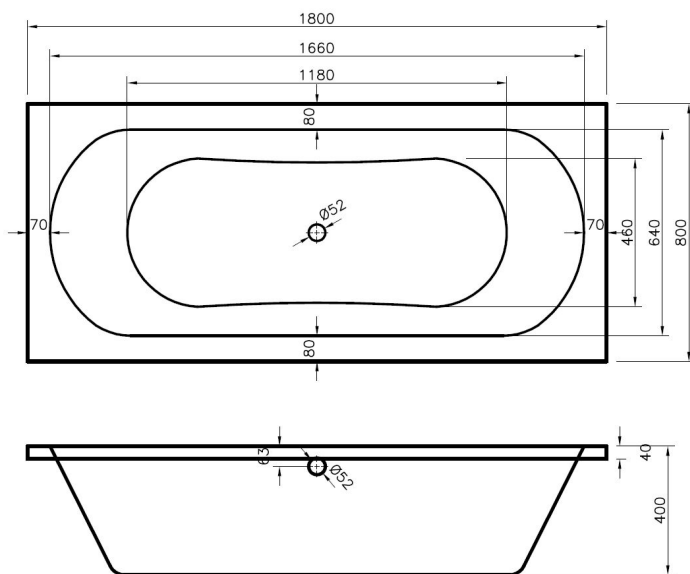

Sales Code: BDE011

Description: Round De Bath & Leg Set 1800X800 EI

Packaging Details

Barcode: 5055369060900

Sales Code: BDE011NL

Description: Round Double Ended Bath 1800X800 (EI)

Product Dimensions

Length (mm):	1800
Width (mm):	800
Depth (mm):	400
Nett Weight (kg):	32

Packaging Dimensions

Length (mm):	1800
Width (mm):	800
Depth (mm):	400
Gross Weight (kg):	32

Packaging Data

Box Colour:	Brown Cardboard Sleeve
Box Qty:	1
Label Size:	192 x 38
Label Colour:	White Label
Label Qty:	1

Outer Box Dimensions (If Applicable)

Length (mm):	
Width (mm):	
Height (mm):	
Gross Weight (kg):	
Barcode:	5055275833322

Product Details

Country of Origin:	Poland
Fitting Instruction:	No
Certification:	FSC: No CE & UKCA: Yes
Material Colour Reference:	European White
Product Material:	Acrylic With Eternalite
Material Thickness:	4mm
Volume (Ltr):	210L
Displaced Capacity:	140L
Leg Set Included:	Legset Not Included
Waste Included:	Waste Not Included
Drilled/Undrilled:	Undrilled For Taps
Includes Grips:	No Grips Supplied
Embossed:	No
No of Tapholes:	None
Anti-Slip:	No

Sales Code: NBL001

Description: Leg Set

Product Dimensions

Length (mm):	570
Width (mm):	
Depth (mm):	
Nett Weight (kg):	1.9

Packaging Dimensions

Length (mm):	600
Width (mm):	60
Depth (mm):	60
Gross Weight (kg):	1.9