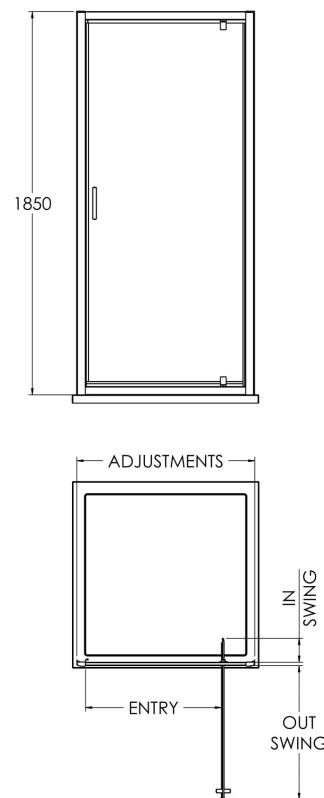

Sales Code: SQPD90BP

Description: 900X1850mm Pivot Shower Door

### SQ Pivot Door Enclosure

Code	Description	Adjustments (mm)		Entry Width (mm)	Out Swing (mm)	In Swing (mm)
SQPD70-EG	700 Pivot Door	660	700	450	440	115
SQPD76-EG	760 Pivot Door	720	755	510	500	115
SQPD80-EG	800 Pivot Door	760	795	550	540	115
SQPD90-EG	900 Pivot Door	860	895	650	640	115

#### Product Dimensions

Height (mm):	1850
Width (mm):	900
Depth (mm):	44
Nett Weight (kg):	31.1

#### Packaging Dimensions

Height (mm):	1912
Width (mm):	910
Length (mm):	62
Gross Weight (kg):	31.6