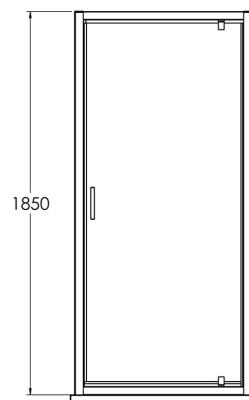

Sales Code: SQPD90BP

Description: 900X1850mm Pivot Shower Door

### SQ Pivot Door Enclosure

Code	Description	Adjustments (mm)		Entry Width (mm)	Out Swing (mm)	In Swing (mm)
SQPD70-EG	700 Pivot Door	660	700	450	440	115
SQPD76-EG	760 Pivot Door	720	755	510	500	115
SQPD80-EG	800 Pivot Door	760	795	550	540	115
SQPD90-EG	900 Pivot Door	860	895	650	640	115

### Product Dimensions

Height (mm):	1850
Width (mm):	900
Depth (mm):	44
Nett Weight (kg):	31.1

### Packaging Dimensions

Height (mm):	1912
Width (mm):	910
Length (mm):	62
Gross Weight (kg):	31.6