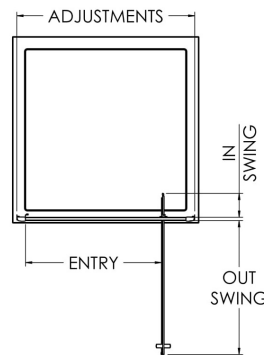

Sales Code: SQPD90BP

Description: 900X1850mm Pivot Shower Door

### SQ Pivot Door Enclosure

Code	Description	Adjustments (mm)		Entry Width (mm)	Out Swing (mm)	In Swing (mm)
SQPD70-EG	700 Pivot Door	660	700	450	440	115
SQPD76-EG	760 Pivot Door	720	755	510	500	115
SQPD80-EG	800 Pivot Door	760	795	550	540	115
SQPD90-EG	900 Pivot Door	860	895	650	640	115

### Product Dimensions

Height (mm):	1850
Width (mm):	900
Depth (mm):	44
Nett Weight (kg):	31.1

### Packaging Dimensions

Height (mm):	1912
Width (mm):	910
Length (mm):	62
Gross Weight (kg):	31.6