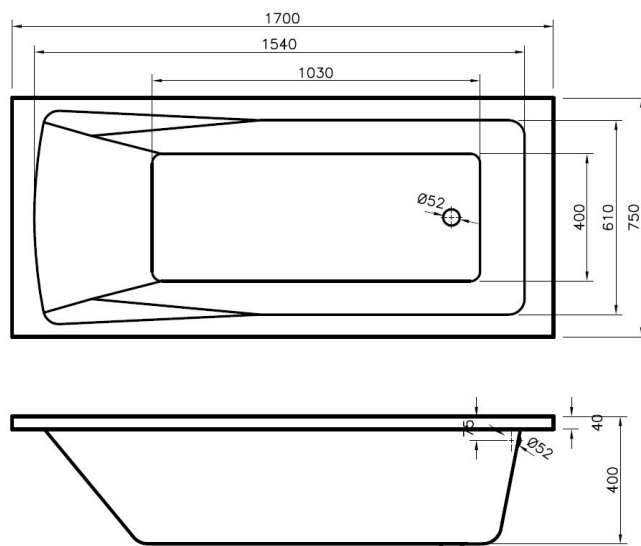

Sales Code: BMON009

Description: Square Se Bath & Leg Set 1700X750 El

Packaging Details

Barcode: 5055369060962

Sales Code: BMON009NL

Description: Square Se Bath 1700X750 El

Product Dimensions

Length (mm):	1700
Width (mm):	750
Depth (mm):	400
Nett Weight (kg):	27

Packaging Dimensions

Length (mm):	1700
Width (mm):	750
Depth (mm):	400
Gross Weight (kg):	27

Packaging Data

Box Colour:	Brown Cardboard Sleeve
Box Qty:	1
Label Size:	192 x 38
Label Colour:	White Label
Label Qty:	1

Outer Box Dimensions (If Applicable)

Length (mm):	
Width (mm):	
Height (mm):	
Gross Weight (kg):	
Barcode:	5055275833360

Product Details

Country of Origin:	Poland
Fitting Instruction:	No
Certification:	FSC: No CE & UKCA: Yes
Material Colour Reference:	European White
Product Material:	Acrylic With Eternalite
Material Thickness:	4mm
Volume (Ltr):	200L
Displaced Capacity:	130L
Leg Set Included:	Legset Not Included
Waste Included:	Waste Not Included
Drilled/Undrilled:	Undrilled For Taps
Includes Grips:	No Grips Supplied
Embossed:	No
No of Tapholes:	None
Anti-Slip:	No

Sales Code: NBL001

Description: Leg Set

Product Dimensions

Length (mm):	570
Width (mm):	
Depth (mm):	
Nett Weight (kg):	1.9

Packaging Dimensions

Length (mm):	600
Width (mm):	60
Depth (mm):	60
Gross Weight (kg):	1.9