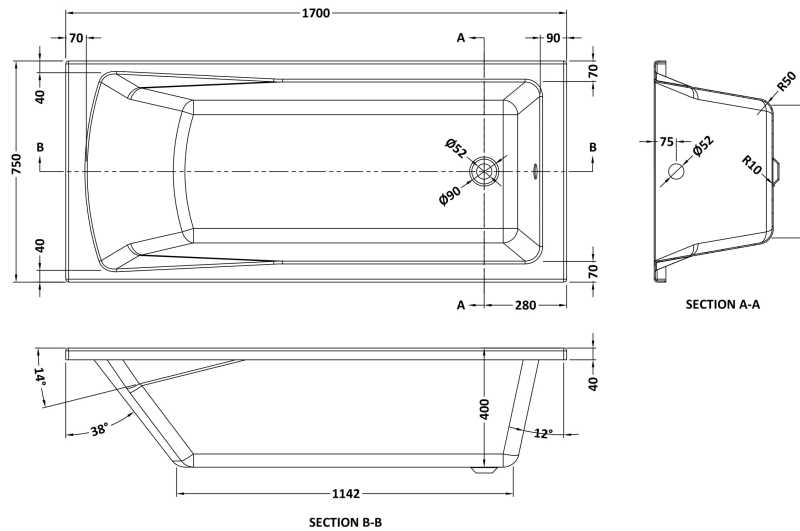

Sales Code: BMON009

Description: Square Se Bath & Leg Set 1700X750 El

Packaging Details

Barcode: 5055369060962

Sales Code: BMON009NL

Description: Square Se Bath 1700X750 El

Product Dimensions

Length (mm):	1700
Width (mm):	750
Depth (mm):	400
Nett Weight (kg):	27

Packaging Dimensions

Length (mm):	1700
Width (mm):	750
Depth (mm):	400
Gross Weight (kg):	27

Packaging Data

Box Colour:	Brown Cardboard Sleeve
Box Qty:	1
Label Size:	192 x 38
Label Colour:	White Label
Label Qty:	1

Outer Box Dimensions (If Applicable)

Length (mm):	
Width (mm):	
Height (mm):	
Gross Weight (kg):	
Barcode:	5055275833360

Product Details

Country of Origin:	Poland
Fitting Instruction:	No
Certification:	FSC: No CE & UKCA: Yes
Material Colour Reference:	European White
Product Material:	Acrylic With Eternalite
Material Thickness:	4mm
Volume (Ltr):	200L
Displaced Capacity:	130L
Leg Set Included:	Legset Not Included
Waste Included:	Waste Not Included
Drilled/Undrilled:	Undrilled For Taps
Includes Grips:	No Grips Supplied
Embossed:	No
No of Tapholes:	None
Anti-Slip:	No

Sales Code: NBL001

Description: Leg Set

Product Dimensions

Length (mm):	570
Width (mm):	
Depth (mm):	
Nett Weight (kg):	1.9

Packaging Dimensions

Length (mm):	600
Width (mm):	60
Depth (mm):	60
Gross Weight (kg):	1.9