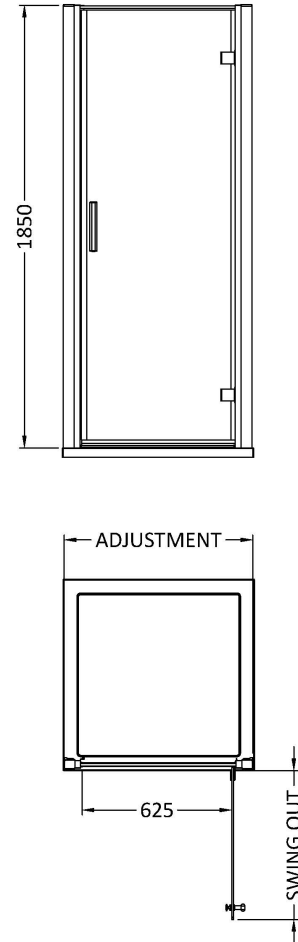

Sales Code: AQHD70H3

Description: Pacific Hinged Door 700mm New Handle

Packaging Details

Barcode: 5056462623450