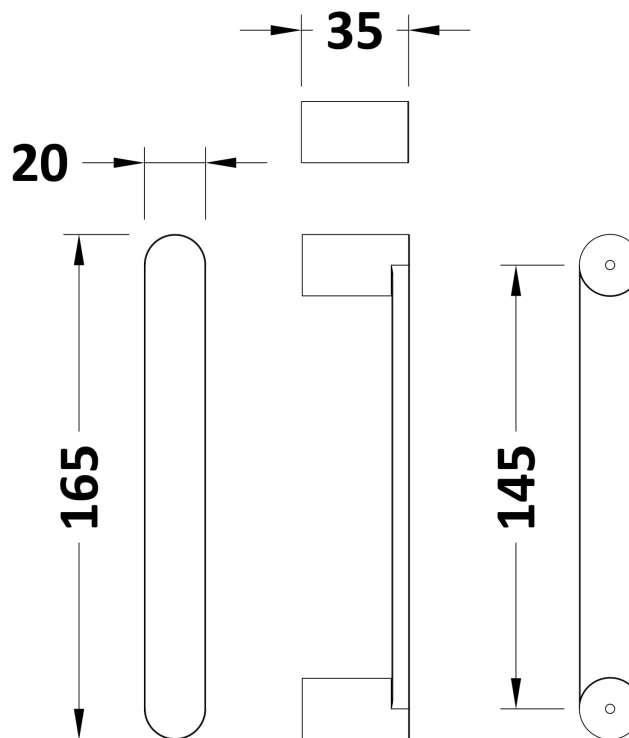

### Product Dimensions

Height (mm):	1850
Width (mm):	690
Depth (mm):	44
Nett Weight (kg):	24.5

### Outer Box Dimensions (If Applicable)

Height (mm):	
Width (mm):	
Depth (mm):	
Length (mm):	
Gross Weight (kg):	
Barcode:	5055369080359

### Product Details

Country of Origin:	China
Fitting Instruction:	No
CE & UKCA:	Yes
Profile Material:	Aluminium
Profile Finish:	Polished Chrome
Adjustments (mm):	645mm - 690mm
Entry Width (mm):	520mm
Swing In Dim (mm):	N/A
Swing Out Dim (mm):	520mm
Radius (mm):	Not Applicable
Glass Thickness (mm):	6
Easy Fit:	No
Easy Clean:	No
Handle Style:	Square T Shape Handle
Handle Material:	Metal
Enclosure Design:	Semi-Frameless
Wheel Type:	Not Applicable
Support Bar Included:	Support Bar Not Included
Extras:	None

### Product Dimensions

Length (mm):	
Width (mm):	20
Height (mm):	165
Depth (mm):	76
Nett Weight (kg):	0.13