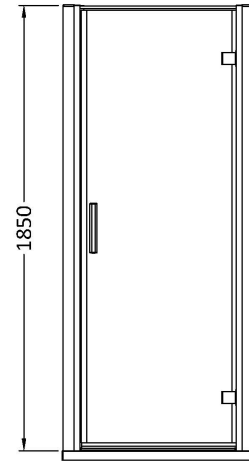

### Product Dimensions

Height (mm):	1850
Width (mm):	690
Depth (mm):	44
Nett Weight (kg):	24.5

### Packaging Dimensions

Height (mm):	1910
Width (mm):	725
Length (mm):	65
Gross Weight (kg):	24.5

### Outer Box Dimensions (If Applicable)

Height (mm):	
Width (mm):	
Depth (mm):	
Length (mm):	
Gross Weight (kg):	
Barcode:	5055369080359

### Product Dimensions

Length (mm):	
Width (mm):	20
Height (mm):	165
Depth (mm):	76
Nett Weight (kg):	0.13