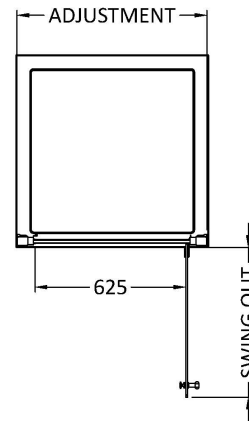

### Product Dimensions

Height (mm):	1850
Width (mm):	690
Depth (mm):	44
Nett Weight (kg):	24.5

### Packaging Dimensions

Height (mm):	1910
Width (mm):	725
Length (mm):	65
Gross Weight (kg):	24.5

### Outer Box Dimensions (If Applicable)

Height (mm):	
Width (mm):	
Depth (mm):	
Length (mm):	
Gross Weight (kg):	
Barcode:	5055369080359

### Product Dimensions

Length (mm):	
Width (mm):	20
Height (mm):	165
Depth (mm):	76
Nett Weight (kg):	0.13