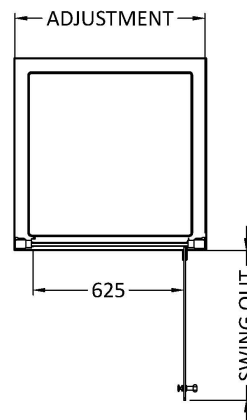

Sales Code: AQHD76H3

Description: Pacific Hinged Door 760mm New Handle

Packaging Details

Barcode: 5056462623467

Sales Code: AQHD76

Description: Pacific Hinged Shower Door 760mm

Product Dimensions

Height (mm):	1850
Width (mm):	750
Depth (mm):	44
Nett Weight (kg):	25.1

Packaging Dimensions

Height (mm):	1910
Width (mm):	785
Length (mm):	65
Gross Weight (kg):	25.1

Packaging Data

Box Colour:	Brown Cardboard Box - Printed
Box Qty:	1
Label Size:	100 x 50
Label Colour:	Not Applicable
Label Qty:	0

Outer Box Dimensions (If Applicable)

Height (mm):	
Width (mm):	
Depth (mm):	
Length (mm):	
Gross Weight (kg):	
Barcode:	5055369080366

Product Details

Country of Origin:	China
Fitting Instruction:	No
CE & UKCA:	Yes
Profile Material:	Aluminium
Profile Finish:	Polished Chrome
Adjustments (mm):	705mm - 750mm
Entry Width (mm):	580mm
Swing In Dim (mm):	N/A
Swing Out Dim (mm):	580mm
Radius (mm):	Not Applicable
Glass Thickness (mm):	6
Easy Fit:	No
Easy Clean:	No
Handle Style:	Square T Shape Handle
Handle Material:	Metal
Enclosure Design:	Semi-Frameless
Wheel Type:	Not Applicable
Support Bar Included:	Support Bar Not Included
Extras:	None

Sales Code: HAN1203AA

Description: Single Handle Chrome

Product Dimensions

Length (mm):	
Width (mm):	20
Height (mm):	165
Depth (mm):	76
Nett Weight (kg):	0.13

Packaging Dimensions

Height (mm):	200
Width (mm):	30
Depth (mm):	74
Gross Weight (kg):	0.13