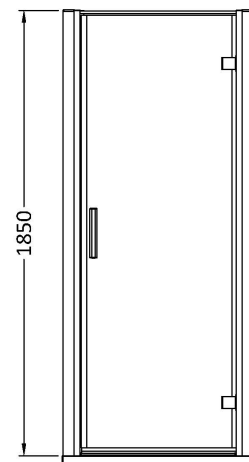

Sales Code: AQHD76H3

Description: Pacific Hinged Door 760mm New Handle

Packaging Details

Barcode: 5056462623467

Sales Code: AQHD76

Description: Pacific Hinged Shower Door 760mm

Product Dimensions

Height (mm):	1850
Width (mm):	750
Depth (mm):	44
Nett Weight (kg):	25.1

Packaging Dimensions

Height (mm):	1910
Width (mm):	785
Length (mm):	65
Gross Weight (kg):	25.1

Packaging Data

Box Colour:	Brown Cardboard Box - Printed
Box Qty:	1
Label Size:	100 x 50
Label Colour:	Not Applicable
Label Qty:	0

Outer Box Dimensions (If Applicable)

Height (mm):	
Width (mm):	
Depth (mm):	
Length (mm):	
Gross Weight (kg):	
Barcode:	5055369080366

Product Details

Country of Origin:	China
Fitting Instruction:	No
CE & UKCA:	Yes
Profile Material:	Aluminium
Profile Finish:	Polished Chrome
Adjustments (mm):	705mm - 750mm
Entry Width (mm):	580mm
Swing In Dim (mm):	N/A
Swing Out Dim (mm):	580mm
Radius (mm):	Not Applicable
Glass Thickness (mm):	6
Easy Fit:	No
Easy Clean:	No
Handle Style:	Square T Shape Handle
Handle Material:	Metal
Enclosure Design:	Semi-Frameless
Wheel Type:	Not Applicable
Support Bar Included:	Support Bar Not Included
Extras:	None

Sales Code: HAN1203AA

Description: Single Handle Chrome

Product Dimensions

Length (mm):	
Width (mm):	20
Height (mm):	165
Depth (mm):	76
Nett Weight (kg):	0.13

Packaging Dimensions

Height (mm):	200
Width (mm):	30
Depth (mm):	74
Gross Weight (kg):	0.13