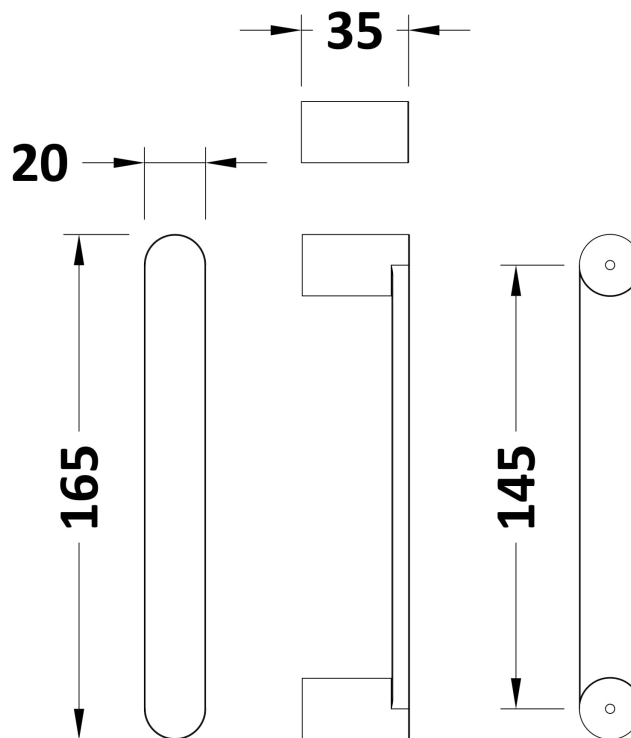

Packaging Dimensions

Height (mm):	1910
Width (mm):	785
Length (mm):	65
Gross Weight (kg):	25.1

Packaging Data

Box Colour:	Brown Cardboard Box - Printed
Box Qty:	1
Label Size:	100 x 50
Label Colour:	Not Applicable
Label Qty:	0

Outer Box Dimensions (If Applicable)

Height (mm):	
Width (mm):	
Depth (mm):	
Length (mm):	
Gross Weight (kg):	
Barcode:	5055369080366

Product Details

Country of Origin:	China
Fitting Instruction:	No
CE & UKCA:	Yes
Profile Material:	Aluminium
Profile Finish:	Polished Chrome
Adjustments (mm):	705mm - 750mm
Entry Width (mm):	580mm
Swing In Dim (mm):	N/A
Swing Out Dim (mm):	580mm
Radius (mm):	Not Applicable
Glass Thickness (mm):	6
Easy Fit:	No
Easy Clean:	No
Handle Style:	Square T Shape Handle
Handle Material:	Metal
Enclosure Design:	Semi-Frameless
Wheel Type:	Not Applicable
Support Bar Included:	Support Bar Not Included
Extras:	None

Sales Code: HAN1203AA

Description: Single Handle Chrome

Product Dimensions

Length (mm):	
Width (mm):	20
Height (mm):	165
Depth (mm):	76
Nett Weight (kg):	0.13

Packaging Dimensions

Height (mm):	200
Width (mm):	30
Depth (mm):	74
Gross Weight (kg):	0.13

Packaging Data

Box Colour:	
Box Qty:	
Label Size:	x
Label Colour:	
Label Qty:	

Outer Box Dimensions (If Applicable)

Height (mm):	
Width (mm):	
Length (mm):	
Depth (mm):	
Gross Weight (kg):	
Barcode:	5056462617886