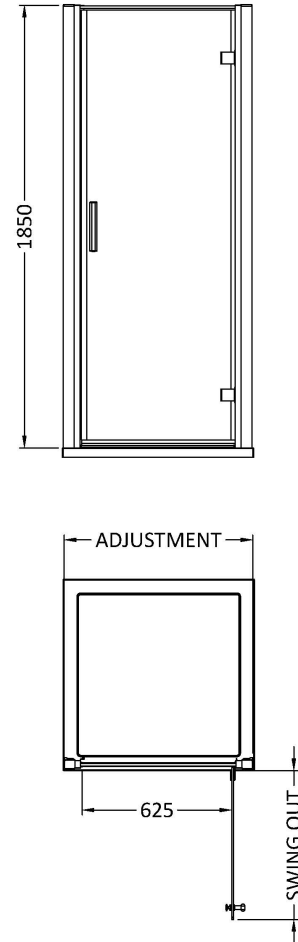

Sales Code: AQHD76H3

Description: Pacific Hinged Door 760mm New Handle

Packaging Details

Barcode: 5056462623467

Sales Code: AQHD76

Description: Pacific Hinged Shower Door 760mm

Product Dimensions

Height (mm):	1850
Width (mm):	750
Depth (mm):	44
Nett Weight (kg):	25.1

Packaging Dimensions

Height (mm):	1910
Width (mm):	785
Length (mm):	65
Gross Weight (kg):	25.1

Packaging Data

Box Colour:	Brown Cardboard Box - Printed
Box Qty:	1
Label Size:	100 x 50
Label Colour:	Not Applicable
Label Qty:	0

Outer Box Dimensions (If Applicable)

Height (mm):	
Width (mm):	
Depth (mm):	
Length (mm):	
Gross Weight (kg):	
Barcode:	5055369080366

Product Details

Country of Origin:	China
Fitting Instruction:	No
CE & UKCA:	Yes
Profile Material:	Aluminium
Profile Finish:	Polished Chrome
Adjustments (mm):	705mm - 750mm
Entry Width (mm):	580mm
Swing In Dim (mm):	N/A
Swing Out Dim (mm):	580mm
Radius (mm):	Not Applicable
Glass Thickness (mm):	6
Easy Fit:	No
Easy Clean:	No
Handle Style:	Square T Shape Handle
Handle Material:	Metal
Enclosure Design:	Semi-Frameless
Wheel Type:	Not Applicable
Support Bar Included:	Support Bar Not Included
Extras:	None

Sales Code: HAN1203AA

Description: Single Handle Chrome

Product Dimensions

Length (mm):	
Width (mm):	20
Height (mm):	165
Depth (mm):	76
Nett Weight (kg):	0.13

Packaging Dimensions

Height (mm):	200
Width (mm):	30
Depth (mm):	74
Gross Weight (kg):	0.13