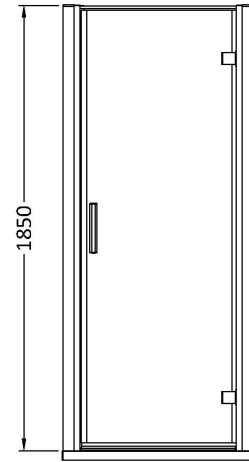

Sales Code: AQHD80H3

Description: Pacific Hinged Door 800mm New Handle

Packaging Details

Barcode: 5056462623474

Sales Code: AQHD80

Description: Pacific Hinged Shower Door 800mm

Product Dimensions

Height (mm):	1850
Width (mm):	790
Depth (mm):	44
Nett Weight (kg):	26.5

Packaging Dimensions

Height (mm):	1910
Width (mm):	825
Length (mm):	65
Gross Weight (kg):	26.5

Packaging Data

Box Colour:	Brown Cardboard Box - Printed
Box Qty:	1
Label Size:	100 x 50
Label Colour:	Not Applicable
Label Qty:	0

Outer Box Dimensions (If Applicable)

Height (mm):	
Width (mm):	
Depth (mm):	
Length (mm):	
Gross Weight (kg):	
Barcode:	5055369080373

Product Details

Country of Origin:	China
Fitting Instruction:	No
CE & UKCA:	Yes
Profile Material:	Aluminium
Profile Finish:	Polished Chrome
Adjustments (mm):	745mm - 790mm
Entry Width (mm):	620mm
Swing In Dim (mm):	N/A
Swing Out Dim (mm):	620mm
Radius (mm):	Not Applicable
Glass Thickness (mm):	6
Easy Fit:	No
Easy Clean:	No
Handle Style:	Square T Shape Handle
Handle Material:	Metal
Enclosure Design:	Semi-Frameless
Wheel Type:	Not Applicable
Support Bar Included:	Support Bar Not Included
Extras:	None

Sales Code: HAN1203AA

Description: Single Handle Chrome

Product Dimensions

Length (mm):	
Width (mm):	20
Height (mm):	165
Depth (mm):	76
Nett Weight (kg):	0.13

Packaging Dimensions

Height (mm):	200
Width (mm):	30
Depth (mm):	74
Gross Weight (kg):	0.13