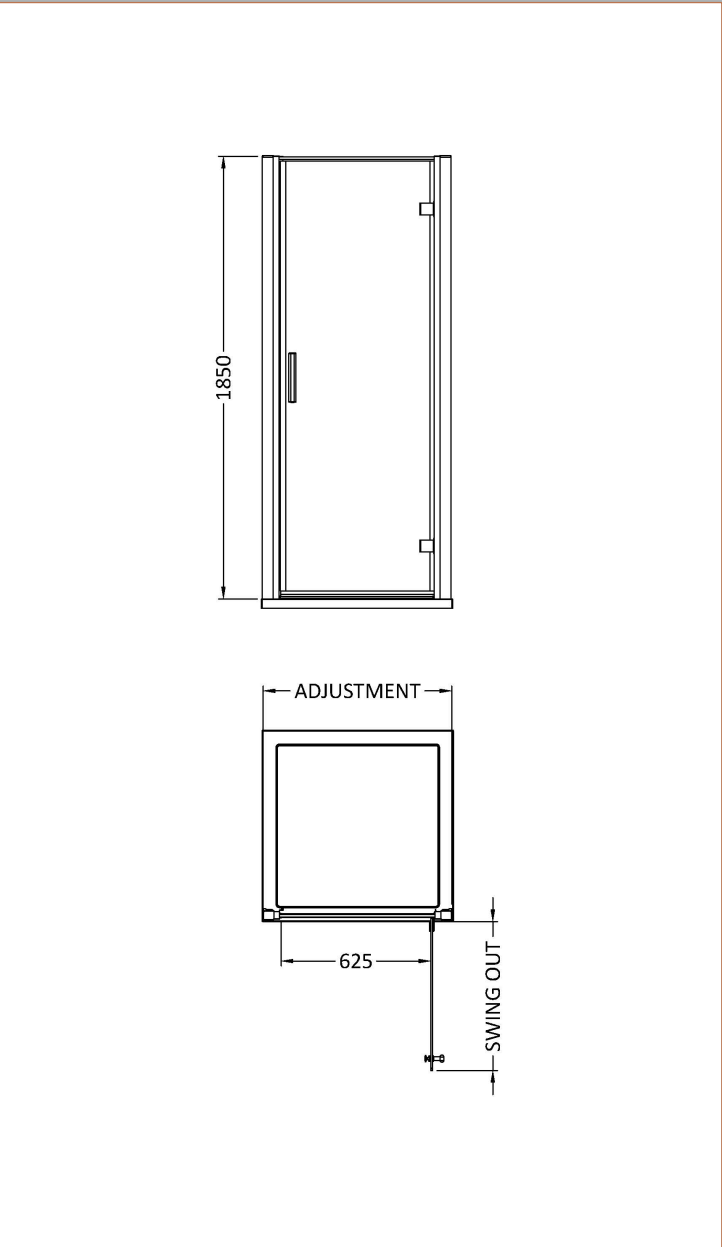

Sales Code: AQHD80H3

Description: Pacific Hinged Door 800mm New Handle

Packaging Details

Barcode: 5056462623474

Sales Code: AQHD80

Description: Pacific Hinged Shower Door 800mm

Product Dimensions

Height (mm):	1850
Width (mm):	790
Depth (mm):	44
Nett Weight (kg):	26.5

Packaging Dimensions

Height (mm):	1910
Width (mm):	825
Length (mm):	65
Gross Weight (kg):	26.5

Packaging Data

Box Colour:	Brown Cardboard Box - Printed
Box Qty:	1
Label Size:	100 x 50
Label Colour:	Not Applicable
Label Qty:	0

Outer Box Dimensions (If Applicable)

Height (mm):	
Width (mm):	
Depth (mm):	
Length (mm):	
Gross Weight (kg):	
Barcode:	5055369080373

Product Details

Country of Origin:	China
Fitting Instruction:	No
CE & UKCA:	Yes
Profile Material:	Aluminium
Profile Finish:	Polished Chrome
Adjustments (mm):	745mm - 790mm
Entry Width (mm):	620mm
Swing In Dim (mm):	N/A
Swing Out Dim (mm):	620mm
Radius (mm):	Not Applicable
Glass Thickness (mm):	6
Easy Fit:	No
Easy Clean:	No
Handle Style:	Square T Shape Handle
Handle Material:	Metal
Enclosure Design:	Semi-Frameless
Wheel Type:	Not Applicable
Support Bar Included:	Support Bar Not Included
Extras:	None

Sales Code: HAN1203AA

Description: Single Handle Chrome

Product Dimensions

Length (mm):	
Width (mm):	20
Height (mm):	165
Depth (mm):	76
Nett Weight (kg):	0.13

Packaging Dimensions

Height (mm):	200
Width (mm):	30
Depth (mm):	74
Gross Weight (kg):	0.13