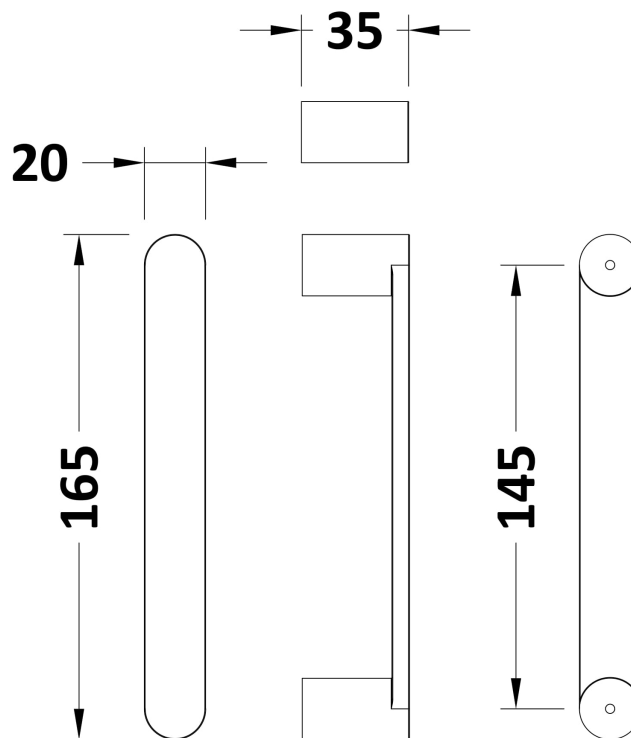

Sales Code: AQHD80H3

Description: Pacific Hinged Door 800mm New Handle

Packaging Details

Barcode: 5056462623474

Sales Code: AQHD80

Description: Pacific Hinged Shower Door 800mm

Product Dimensions

Height (mm):	1850
Width (mm):	790
Depth (mm):	44
Nett Weight (kg):	26.5

Outer Box Dimensions (If Applicable)

Height (mm):	
Width (mm):	
Depth (mm):	
Length (mm):	
Gross Weight (kg):	
Barcode:	5055369080373

Product Details

Country of Origin:	China
Fitting Instruction:	No
CE & UKCA:	Yes
Profile Material:	Aluminium
Profile Finish:	Polished Chrome
Adjustments (mm):	745mm - 790mm
Entry Width (mm):	620mm
Swing In Dim (mm):	N/A
Swing Out Dim (mm):	620mm
Radius (mm):	Not Applicable
Glass Thickness (mm):	6
Easy Fit:	No
Easy Clean:	No
Handle Style:	Square T Shape Handle
Handle Material:	Metal
Enclosure Design:	Semi-Frameless
Wheel Type:	Not Applicable
Support Bar Included:	Support Bar Not Included
Extras:	None

Sales Code: HAN1203AA

Description: Single Handle Chrome

Product Dimensions

Length (mm):	
Width (mm):	20
Height (mm):	165
Depth (mm):	76
Nett Weight (kg):	0.13

Packaging Dimensions

Height (mm):	200
Width (mm):	30
Depth (mm):	74
Gross Weight (kg):	0.13

Packaging Data

Box Colour:	
Box Qty:	
Label Size:	x
Label Colour:	
Label Qty:	

Outer Box Dimensions (If Applicable)

Height (mm):	
Width (mm):	
Length (mm):	
Depth (mm):	
Gross Weight (kg):	
Barcode:	5056462617886