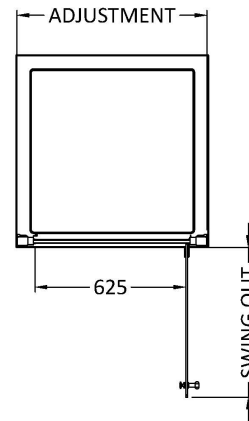

Sales Code: AQHD80H3

Description: Pacific Hinged Door 800mm New Handle

Packaging Details

Barcode: 5056462623474

Sales Code: AQHD80

Description: Pacific Hinged Shower Door 800mm

Product Dimensions

Height (mm):	1850
Width (mm):	790
Depth (mm):	44
Nett Weight (kg):	26.5

Packaging Dimensions

Height (mm):	1910
Width (mm):	825
Length (mm):	65
Gross Weight (kg):	26.5

Packaging Data

Box Colour:	Brown Cardboard Box - Printed
Box Qty:	1
Label Size:	100 x 50
Label Colour:	Not Applicable
Label Qty:	0

Outer Box Dimensions (If Applicable)

Height (mm):	
Width (mm):	
Depth (mm):	
Length (mm):	
Gross Weight (kg):	
Barcode:	5055369080373

Product Details

Country of Origin:	China
Fitting Instruction:	No
CE & UKCA:	Yes
Profile Material:	Aluminium
Profile Finish:	Polished Chrome
Adjustments (mm):	745mm - 790mm
Entry Width (mm):	620mm
Swing In Dim (mm):	N/A
Swing Out Dim (mm):	620mm
Radius (mm):	Not Applicable
Glass Thickness (mm):	6
Easy Fit:	No
Easy Clean:	No
Handle Style:	Square T Shape Handle
Handle Material:	Metal
Enclosure Design:	Semi-Frameless
Wheel Type:	Not Applicable
Support Bar Included:	Support Bar Not Included
Extras:	None

Sales Code: HAN1203AA

Description: Single Handle Chrome

Product Dimensions

Length (mm):	
Width (mm):	20
Height (mm):	165
Depth (mm):	76
Nett Weight (kg):	0.13

Packaging Dimensions

Height (mm):	200
Width (mm):	30
Depth (mm):	74
Gross Weight (kg):	0.13