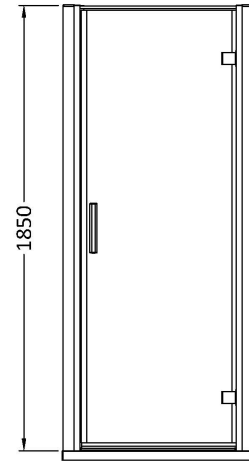

Sales Code: AQHD90H3

Description: Pacific Hinged Door 900mm New Handle

Packaging Details

Barcode: 5056462623481

Sales Code: AQHD90

Description: Pacific Hinged Shower Door 900mm

Product Dimensions

Height (mm):	1850
Width (mm):	890
Depth (mm):	44
Nett Weight (kg):	29.2

Packaging Dimensions

Height (mm):	1910
Width (mm):	925
Length (mm):	65
Gross Weight (kg):	29.2

Packaging Data

Box Colour:	Brown Cardboard Box - Printed
Box Qty:	1
Label Size:	100 x 50
Label Colour:	Not Applicable
Label Qty:	0

Outer Box Dimensions (If Applicable)

Height (mm):	
Width (mm):	
Depth (mm):	
Length (mm):	
Gross Weight (kg):	
Barcode:	5055369080380

Product Details

Country of Origin:	China
Fitting Instruction:	No
CE & UKCA:	Yes
Profile Material:	Aluminium
Profile Finish:	Polished Chrome
Adjustments (mm):	845mm - 890mm
Entry Width (mm):	720mm
Swing In Dim (mm):	N/A
Swing Out Dim (mm):	720mm
Radius (mm):	Not Applicable
Glass Thickness (mm):	6
Easy Fit:	No
Easy Clean:	No
Handle Style:	Square T Shape Handle
Handle Material:	Metal
Enclosure Design:	Semi-Frameless
Wheel Type:	Not Applicable
Support Bar Included:	Support Bar Not Included
Extras:	None

Sales Code: HAN1203AA

Description: Single Handle Chrome

Product Dimensions

Length (mm):	
Width (mm):	20
Height (mm):	165
Depth (mm):	76
Nett Weight (kg):	0.13

Packaging Dimensions

Height (mm):	200
Width (mm):	30
Depth (mm):	74
Gross Weight (kg):	0.13