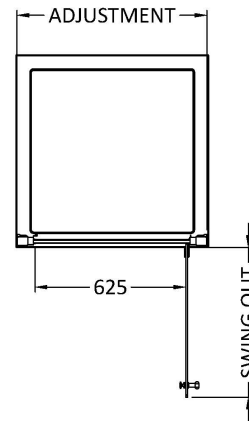

Sales Code: AQHD90H3

Description: Pacific Hinged Door 900mm New Handle

Packaging Details

Barcode: 5056462623481

Sales Code: AQHD90

Description: Pacific Hinged Shower Door 900mm

Product Dimensions

Height (mm):	1850
Width (mm):	890
Depth (mm):	44
Nett Weight (kg):	29.2

Packaging Dimensions

Height (mm):	1910
Width (mm):	925
Length (mm):	65
Gross Weight (kg):	29.2

Packaging Data

Box Colour:	Brown Cardboard Box - Printed
Box Qty:	1
Label Size:	100 x 50
Label Colour:	Not Applicable
Label Qty:	0

Outer Box Dimensions (If Applicable)

Height (mm):	
Width (mm):	
Depth (mm):	
Length (mm):	
Gross Weight (kg):	
Barcode:	5055369080380

Product Details

Country of Origin:	China
Fitting Instruction:	No
CE & UKCA:	Yes
Profile Material:	Aluminium
Profile Finish:	Polished Chrome
Adjustments (mm):	845mm - 890mm
Entry Width (mm):	720mm
Swing In Dim (mm):	N/A
Swing Out Dim (mm):	720mm
Radius (mm):	Not Applicable
Glass Thickness (mm):	6
Easy Fit:	No
Easy Clean:	No
Handle Style:	Square T Shape Handle
Handle Material:	Metal
Enclosure Design:	Semi-Frameless
Wheel Type:	Not Applicable
Support Bar Included:	Support Bar Not Included
Extras:	None

Sales Code: HAN1203AA

Description: Single Handle Chrome

Product Dimensions

Length (mm):	
Width (mm):	20
Height (mm):	165
Depth (mm):	76
Nett Weight (kg):	0.13

Packaging Dimensions

Height (mm):	200
Width (mm):	30
Depth (mm):	74
Gross Weight (kg):	0.13