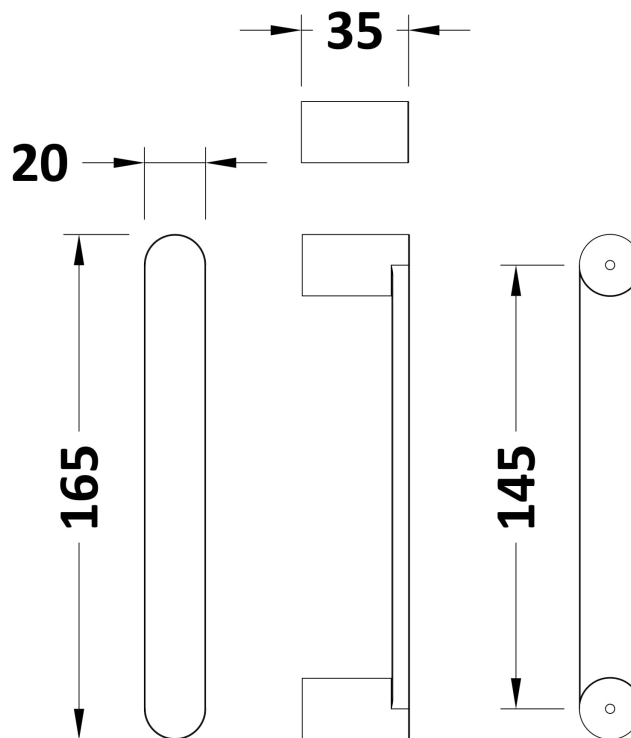

Packaging Dimensions

Height (mm):	1910
Width (mm):	925
Length (mm):	65
Gross Weight (kg):	29.2

Packaging Data

Box Colour:	Brown Cardboard Box - Printed
Box Qty:	1
Label Size:	100 x 50
Label Colour:	Not Applicable
Label Qty:	0

Outer Box Dimensions (If Applicable)

Height (mm):	
Width (mm):	
Depth (mm):	
Length (mm):	
Gross Weight (kg):	
Barcode:	5055369080380

Product Details

Country of Origin:	China
Fitting Instruction:	No
CE & UKCA:	Yes
Profile Material:	Aluminium
Profile Finish:	Polished Chrome
Adjustments (mm):	845mm - 890mm
Entry Width (mm):	720mm
Swing In Dim (mm):	N/A
Swing Out Dim (mm):	720mm
Radius (mm):	Not Applicable
Glass Thickness (mm):	6
Easy Fit:	No
Easy Clean:	No
Handle Style:	Square T Shape Handle
Handle Material:	Metal
Enclosure Design:	Semi-Frameless
Wheel Type:	Not Applicable
Support Bar Included:	Support Bar Not Included
Extras:	None

Sales Code: HAN1203AA

Description: Single Handle Chrome

Product Dimensions

Length (mm):	
Width (mm):	20
Height (mm):	165
Depth (mm):	76
Nett Weight (kg):	0.13

Packaging Dimensions

Height (mm):	200
Width (mm):	30
Depth (mm):	74
Gross Weight (kg):	0.13

Packaging Data

Box Colour:	
Box Qty:	
Label Size:	x
Label Colour:	
Label Qty:	

Outer Box Dimensions (If Applicable)

Height (mm):	
Width (mm):	
Length (mm):	
Depth (mm):	
Gross Weight (kg):	
Barcode:	5056462617886