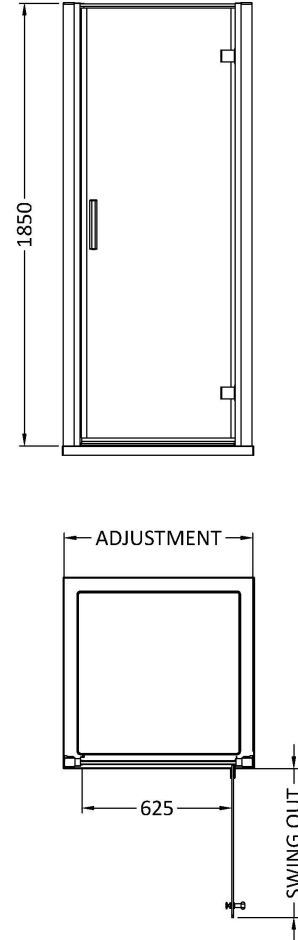

Sales Code: AQHD90H3

Description: Pacific Hinged Door 900mm New Handle

Packaging Details

Barcode: 5056462623481

Sales Code: AQHD90

Description: Pacific Hinged Shower Door 900mm

Product Dimensions

Height (mm):	1850
Width (mm):	890
Depth (mm):	44
Nett Weight (kg):	29.2

Packaging Dimensions

Height (mm):	1910
Width (mm):	925
Length (mm):	65
Gross Weight (kg):	29.2

Packaging Data

Box Colour:	Brown Cardboard Box - Printed
Box Qty:	1
Label Size:	100 x 50
Label Colour:	Not Applicable
Label Qty:	0

Outer Box Dimensions (If Applicable)

Height (mm):	
Width (mm):	
Depth (mm):	
Length (mm):	
Gross Weight (kg):	
Barcode:	5055369080380

Product Details

Country of Origin:	China
Fitting Instruction:	No
CE & UKCA:	Yes
Profile Material:	Aluminium
Profile Finish:	Polished Chrome
Adjustments (mm):	845mm - 890mm
Entry Width (mm):	720mm
Swing In Dim (mm):	N/A
Swing Out Dim (mm):	720mm
Radius (mm):	Not Applicable
Glass Thickness (mm):	6
Easy Fit:	No
Easy Clean:	No
Handle Style:	Square T Shape Handle
Handle Material:	Metal
Enclosure Design:	Semi-Frameless
Wheel Type:	Not Applicable
Support Bar Included:	Support Bar Not Included
Extras:	None

Sales Code: HAN1203AA

Description: Single Handle Chrome

Product Dimensions

Length (mm):	
Width (mm):	20
Height (mm):	165
Depth (mm):	76
Nett Weight (kg):	0.13

Packaging Dimensions

Height (mm):	200
Width (mm):	30
Depth (mm):	74
Gross Weight (kg):	0.13