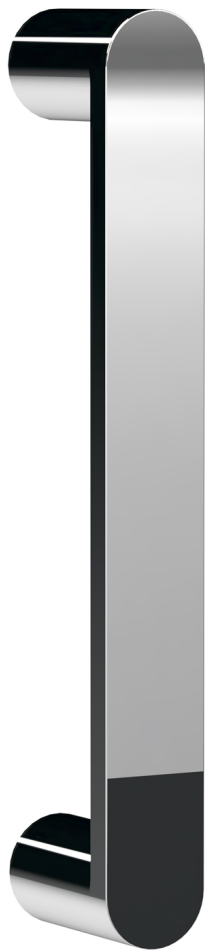

Sales Code: AQHD90H3

Description: Pacific Hinged Door 900mm New Handle

Packaging Details

Barcode: 5056462623481

Sales Code: AQHD90

Description: Pacific Hinged Shower Door 900mm

Product Dimensions

Height (mm):	1850
Width (mm):	890
Depth (mm):	44
Nett Weight (kg):	29.2

Packaging Dimensions

Height (mm):	1910
Width (mm):	925
Length (mm):	65
Gross Weight (kg):	29.2

Packaging Data

Box Colour:	Brown Cardboard Box - Printed
Box Qty:	1
Label Size:	100 x 50
Label Colour:	Not Applicable
Label Qty:	0

Outer Box Dimensions (If Applicable)

Height (mm):	
Width (mm):	
Depth (mm):	
Length (mm):	
Gross Weight (kg):	
Barcode:	5055369080380

Product Details

Country of Origin:	China
Fitting Instruction:	No
CE & UKCA:	Yes
Profile Material:	Aluminium
Profile Finish:	Polished Chrome
Adjustments (mm):	845mm - 890mm
Entry Width (mm):	720mm
Swing In Dim (mm):	N/A
Swing Out Dim (mm):	720mm
Radius (mm):	Not Applicable
Glass Thickness (mm):	6
Easy Fit:	No
Easy Clean:	No
Handle Style:	Square T Shape Handle
Handle Material:	Metal
Enclosure Design:	Semi-Frameless
Wheel Type:	Not Applicable
Support Bar Included:	Support Bar Not Included
Extras:	None

Sales Code: HAN1203AA

Description: Single Handle Chrome

Product Dimensions

Length (mm):	
Width (mm):	20
Height (mm):	165
Depth (mm):	76
Nett Weight (kg):	0.13

Packaging Dimensions

Height (mm):	200
Width (mm):	30
Depth (mm):	74
Gross Weight (kg):	0.13