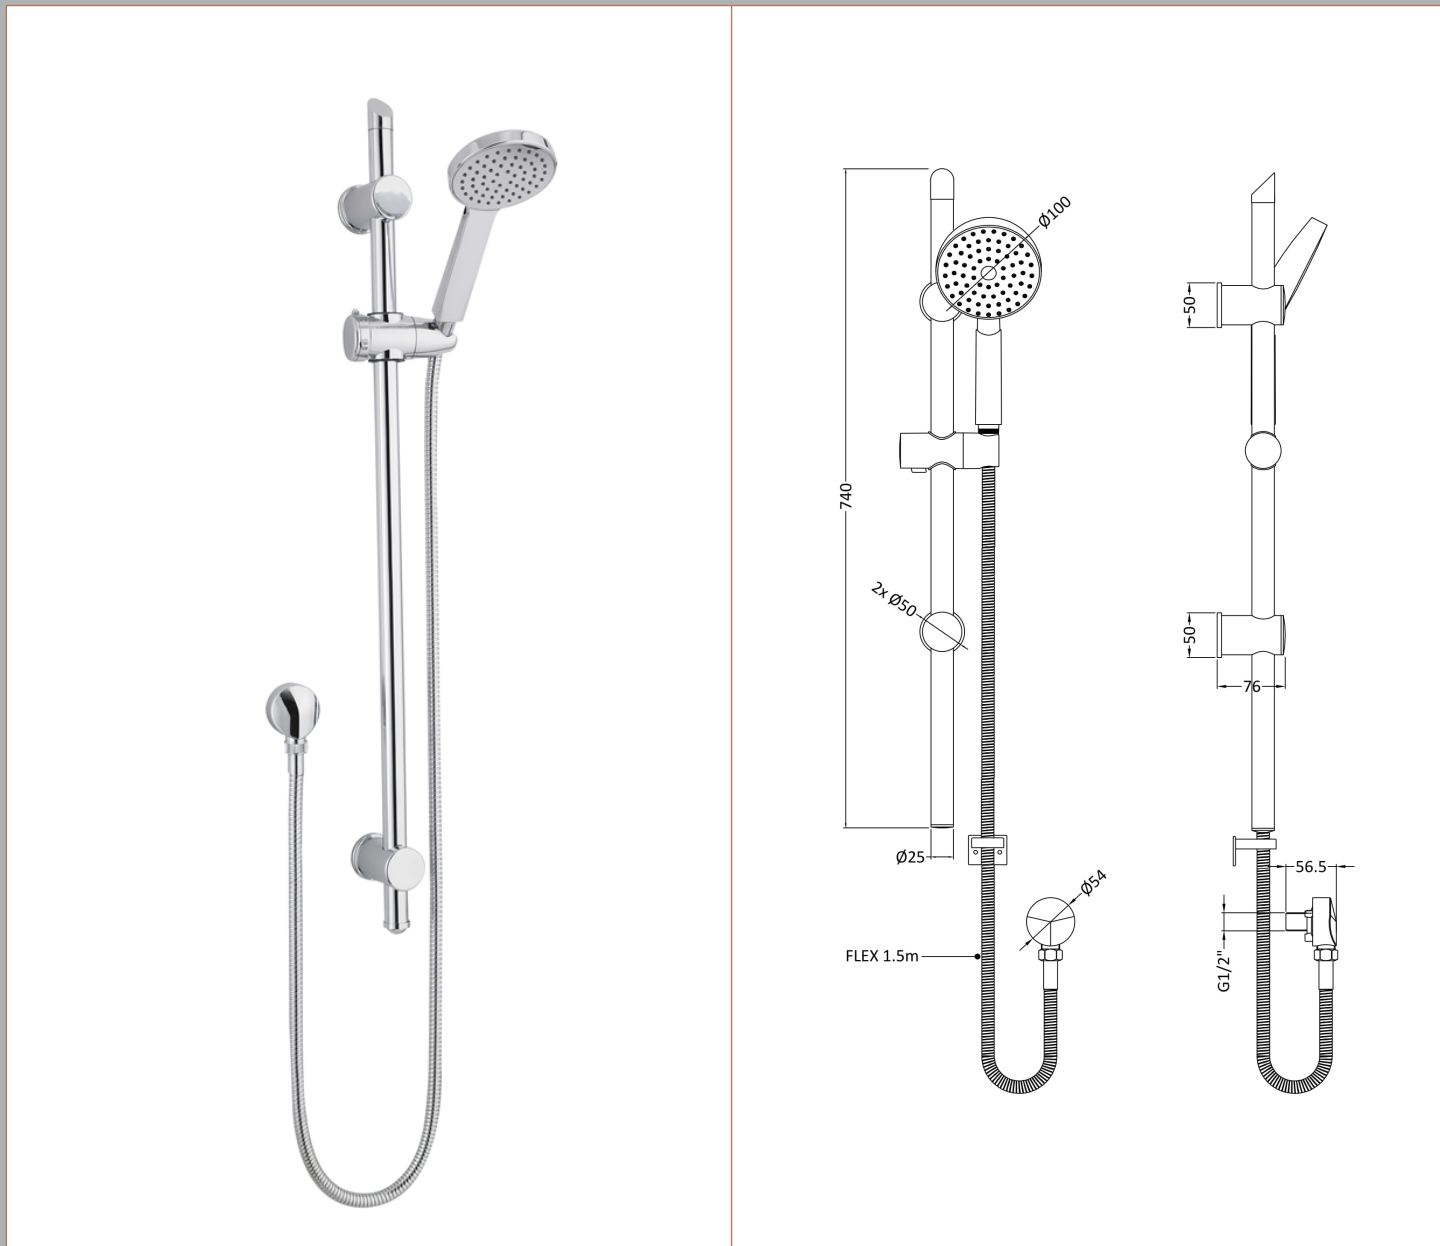

Sales Code: JTY035

Description: Water Saving Shower Kit

Product Dimensions

Length (mm):	
Width (mm):	96
Height (mm):	740
Depth (mm):	
Nett Weight (kg):	1.42

Packaging Dimensions

Length (mm):	790
Width (mm):	160
Height (mm):	83
Gross Weight (kg):	1.42

Packaging Data

Box Colour:	White Cardboard Box
Box Qty:	1
Label Size:	100 x 50
Label Colour:	White Label
Label Qty:	2

Outer Box Dimensions (If Applicable)

Length (mm):	
Width (mm):	1090
Height (mm):	350
Depth (mm):	430
Gross Weight (kg):	21
Barcode:	5055369044313

Product Details

Country of Origin:	United Kingdom
Fitting Instruction:	No
Product Material:	Brass/ABS
Mount Type:	Surface, Wall
Outlet Elbow Supplied:	Yes
Easy Clean:	Yes
Head Included:	No
Handset Included:	Yes
Body Jets Included:	No
No of Body Jets:	Not Applicable
Operating Pressure (bar):	0.5
Valve/Cartridge Type:	Not Applicable
Flow Rates (L/min):	0.1 bar: N/A 0.5 bar: N/A 1 bar: N/A 2 bar: N/A 3 bar: N/A
TMV2 Approved:	No Approval No: N/A
TMV3 Approved:	No Approval No: N/A
WRAS Approved:	No Approval No: N/A
Head Function:	Not Applicable
Handset Function:	Single Setting
Body Jet Info:	Not Applicable
Pipe Size:	15 mm (1/2" Bsp)
Pipe Centres:	N/A
Colour/Finish:	Chrome
Hose Included:	Yes
No. of Outlets:	1