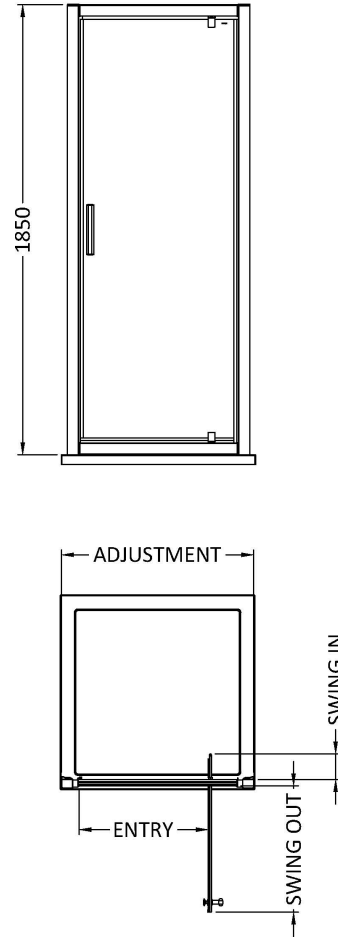

Sales Code: AQPDP70H3

Description: Pacific Pivot Door 700mm New Handle

Packaging Details

Barcode: 5056462623498

Sales Code: AQPDP70

Description: Pacific Pivot Shower Door

Product Dimensions

Height (mm):	1850
Width (mm):	690
Depth (mm):	44
Nett Weight (kg):	21.2

Packaging Dimensions

Height (mm):	1910
Width (mm):	705
Length (mm):	75
Gross Weight (kg):	21.2

Packaging Data

Box Colour:	Brown Cardboard Box - Printed
Box Qty:	1
Label Size:	100 x 50
Label Colour:	Not Applicable
Label Qty:	0

Outer Box Dimensions (If Applicable)

Height (mm):	
Width (mm):	
Depth (mm):	
Length (mm):	
Gross Weight (kg):	
Barcode:	5055369080311

Product Details

Country of Origin:	China
Fitting Instruction:	No
CE & UKCA:	Yes
Profile Material:	Aluminium
Profile Finish:	Polished Chrome
Adjustments (mm):	650mm - 690mm
Entry Width (mm):	430mm
Swing In Dim (mm):	100mm
Swing Out Dim (mm):	400mm
Radius (mm):	Not Applicable
Glass Thickness (mm):	6
Easy Fit:	No
Easy Clean:	No
Handle Style:	Square T Shape Handle
Handle Material:	Metal
Enclosure Design:	Framed
Wheel Type:	Not Applicable
Support Bar Included:	Support Bar Not Included
Extras:	None

Sales Code: HAN1203AA

Description: Single Handle Chrome

Product Dimensions

Length (mm):	
Width (mm):	20
Height (mm):	165
Depth (mm):	76
Nett Weight (kg):	0.13

Packaging Dimensions

Height (mm):	200
Width (mm):	30
Depth (mm):	74
Gross Weight (kg):	0.13