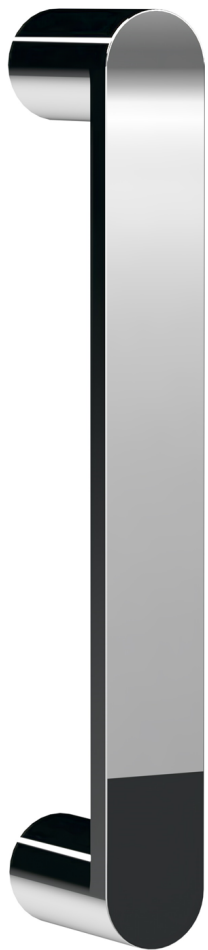

Sales Code: AQPDP70H3

Description: Pacific Pivot Door 700mm New Handle

Packaging Details

Barcode: 5056462623498

Sales Code: AQPDP70

Description: Pacific Pivot Shower Door

Product Dimensions

Height (mm):	1850
Width (mm):	690
Depth (mm):	44
Nett Weight (kg):	21.2

Packaging Dimensions

Height (mm):	1910
Width (mm):	705
Length (mm):	75
Gross Weight (kg):	21.2

Packaging Data

Box Colour:	Brown Cardboard Box - Printed
Box Qty:	1
Label Size:	100 x 50
Label Colour:	Not Applicable
Label Qty:	0

Outer Box Dimensions (If Applicable)

Height (mm):	
Width (mm):	
Depth (mm):	
Length (mm):	
Gross Weight (kg):	
Barcode:	5055369080311

Product Details

Country of Origin:	China
Fitting Instruction:	No
CE & UKCA:	Yes
Profile Material:	Aluminium
Profile Finish:	Polished Chrome
Adjustments (mm):	650mm - 690mm
Entry Width (mm):	430mm
Swing In Dim (mm):	100mm
Swing Out Dim (mm):	400mm
Radius (mm):	Not Applicable
Glass Thickness (mm):	6
Easy Fit:	No
Easy Clean:	No
Handle Style:	Square T Shape Handle
Handle Material:	Metal
Enclosure Design:	Framed
Wheel Type:	Not Applicable
Support Bar Included:	Support Bar Not Included
Extras:	None

Sales Code: HAN1203AA

Description: Single Handle Chrome

Product Dimensions

Length (mm):	
Width (mm):	20
Height (mm):	165
Depth (mm):	76
Nett Weight (kg):	0.13

Packaging Dimensions

Height (mm):	200
Width (mm):	30
Depth (mm):	74
Gross Weight (kg):	0.13