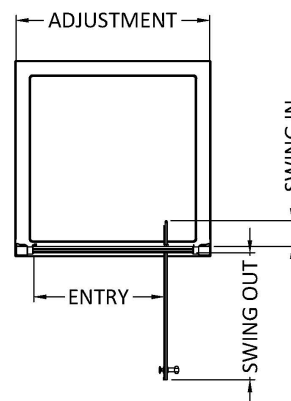

Sales Code: AQPDP70H3

Description: Pacific Pivot Door 700mm New Handle

Packaging Details

Barcode: 5056462623498

Sales Code: AQPDP70

Description: Pacific Pivot Shower Door

Product Dimensions

Height (mm):	1850
Width (mm):	690
Depth (mm):	44
Nett Weight (kg):	21.2

Packaging Dimensions

Height (mm):	1910
Width (mm):	705
Length (mm):	75
Gross Weight (kg):	21.2

Packaging Data

Box Colour:	Brown Cardboard Box - Printed
Box Qty:	1
Label Size:	100 x 50
Label Colour:	Not Applicable
Label Qty:	0

Outer Box Dimensions (If Applicable)

Height (mm):	
Width (mm):	
Depth (mm):	
Length (mm):	
Gross Weight (kg):	
Barcode:	5055369080311

Product Details

Country of Origin:	China
Fitting Instruction:	No
CE & UKCA:	Yes
Profile Material:	Aluminium
Profile Finish:	Polished Chrome
Adjustments (mm):	650mm - 690mm
Entry Width (mm):	430mm
Swing In Dim (mm):	100mm
Swing Out Dim (mm):	400mm
Radius (mm):	Not Applicable
Glass Thickness (mm):	6
Easy Fit:	No
Easy Clean:	No
Handle Style:	Square T Shape Handle
Handle Material:	Metal
Enclosure Design:	Framed
Wheel Type:	Not Applicable
Support Bar Included:	Support Bar Not Included
Extras:	None

Sales Code: HAN1203AA

Description: Single Handle Chrome

Product Dimensions

Length (mm):	
Width (mm):	20
Height (mm):	165
Depth (mm):	76
Nett Weight (kg):	0.13

Packaging Dimensions

Height (mm):	200
Width (mm):	30
Depth (mm):	74
Gross Weight (kg):	0.13