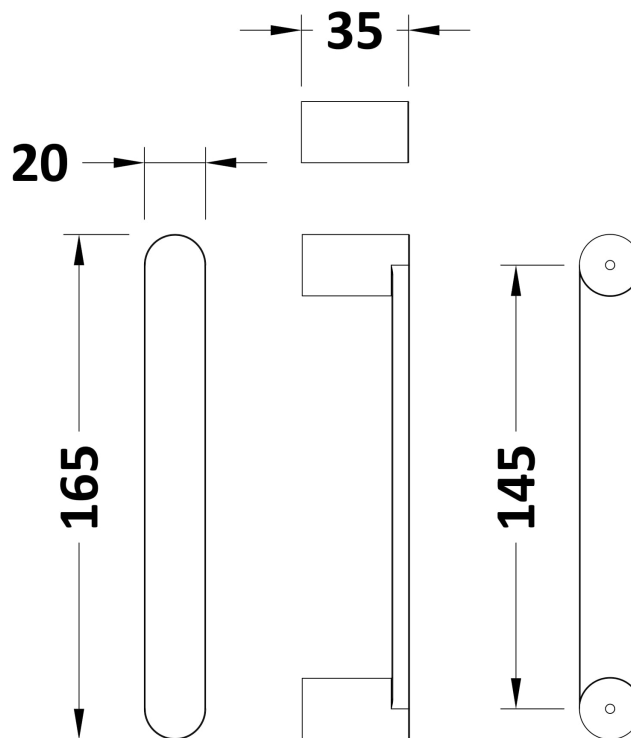

Sales Code: AQPDP70H3

Description: Pacific Pivot Door 700mm New Handle

Packaging Details

Barcode: 5056462623498

Sales Code: AQPDP70

Description: Pacific Pivot Shower Door

Product Dimensions

Height (mm):	1850
Width (mm):	690
Depth (mm):	44
Nett Weight (kg):	21.2

Outer Box Dimensions (If Applicable)

Height (mm):	
Width (mm):	
Depth (mm):	
Length (mm):	
Gross Weight (kg):	
Barcode:	5055369080311

Product Details

Country of Origin:	China
Fitting Instruction:	No
CE & UKCA:	Yes
Profile Material:	Aluminium
Profile Finish:	Polished Chrome
Adjustments (mm):	650mm - 690mm
Entry Width (mm):	430mm
Swing In Dim (mm):	100mm
Swing Out Dim (mm):	400mm
Radius (mm):	Not Applicable
Glass Thickness (mm):	6
Easy Fit:	No
Easy Clean:	No
Handle Style:	Square T Shape Handle
Handle Material:	Metal
Enclosure Design:	Framed
Wheel Type:	Not Applicable
Support Bar Included:	Support Bar Not Included
Extras:	None

Sales Code: HAN1203AA

Description: Single Handle Chrome

Product Dimensions

Length (mm):	
Width (mm):	20
Height (mm):	165
Depth (mm):	76
Nett Weight (kg):	0.13

Packaging Dimensions

Height (mm):	200
Width (mm):	30
Depth (mm):	74
Gross Weight (kg):	0.13

Packaging Data

Box Colour:	
Box Qty:	
Label Size:	x
Label Colour:	
Label Qty:	

Outer Box Dimensions (If Applicable)

Height (mm):	
Width (mm):	
Length (mm):	
Depth (mm):	
Gross Weight (kg):	
Barcode:	5056462617886