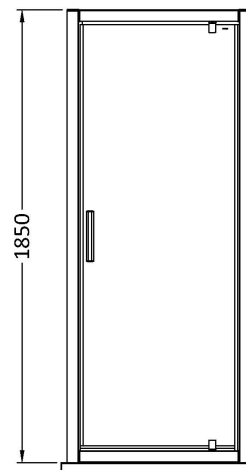

Sales Code: AQPDP70H3

Description: Pacific Pivot Door 700mm New Handle

Packaging Details

Barcode: 5056462623498

Sales Code: AQPDP70

Description: Pacific Pivot Shower Door

Product Dimensions

Height (mm):	1850
Width (mm):	690
Depth (mm):	44
Nett Weight (kg):	21.2

Packaging Dimensions

Height (mm):	1910
Width (mm):	705
Length (mm):	75
Gross Weight (kg):	21.2

Packaging Data

Box Colour:	Brown Cardboard Box - Printed
Box Qty:	1
Label Size:	100 x 50
Label Colour:	Not Applicable
Label Qty:	0

Outer Box Dimensions (If Applicable)

Height (mm):	
Width (mm):	
Depth (mm):	
Length (mm):	
Gross Weight (kg):	
Barcode:	5055369080311

Product Details

Country of Origin:	China
Fitting Instruction:	No
CE & UKCA:	Yes
Profile Material:	Aluminium
Profile Finish:	Polished Chrome
Adjustments (mm):	650mm - 690mm
Entry Width (mm):	430mm
Swing In Dim (mm):	100mm
Swing Out Dim (mm):	400mm
Radius (mm):	Not Applicable
Glass Thickness (mm):	6
Easy Fit:	No
Easy Clean:	No
Handle Style:	Square T Shape Handle
Handle Material:	Metal
Enclosure Design:	Framed
Wheel Type:	Not Applicable
Support Bar Included:	Support Bar Not Included
Extras:	None

Sales Code: HAN1203AA

Description: Single Handle Chrome

Product Dimensions

Length (mm):	
Width (mm):	20
Height (mm):	165
Depth (mm):	76
Nett Weight (kg):	0.13

Packaging Dimensions

Height (mm):	200
Width (mm):	30
Depth (mm):	74
Gross Weight (kg):	0.13