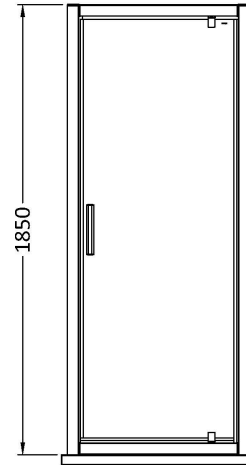

**Sales Code:** AQP76H3

**Description:** Pacific Pivot Door 760mm New Handle

**Packaging Details**

Barcode: 5056462623504

Sales Code: AQPDP76

Description: Pacific 760 Pivot Door

**Product Dimensions**

Height (mm):	1850
Width (mm):	750
Depth (mm):	44
Nett Weight (kg):	23.9

**Packaging Dimensions**

Height (mm):	1910
Width (mm):	765
Length (mm):	75
Gross Weight (kg):	23.9

**Packaging Data**

Box Colour:	Brown Cardboard Box - Printed
Box Qty:	1
Label Size:	100 x 50
Label Colour:	Not Applicable
Label Qty:	0

**Outer Box Dimensions (If Applicable)**

Height (mm):	
Width (mm):	
Depth (mm):	
Length (mm):	
Gross Weight (kg):	
Barcode:	5055369080328

**Product Details**

Country of Origin:	China
Fitting Instruction:	No
CE & UKCA:	Yes
Profile Material:	Aluminium
Profile Finish:	Polished Chrome
Adjustments (mm):	710mm - 750mm
Entry Width (mm):	490mm
Swing In Dim (mm):	100mm
Swing Out Dim (mm):	460mm
Radius (mm):	Not Applicable
Glass Thickness (mm):	6
Easy Fit:	No
Easy Clean:	No
Handle Style:	Square T Shape Handle
Handle Material:	Metal
Enclosure Design:	Framed
Wheel Type:	Not Applicable
Support Bar Included:	Support Bar Not Included
Extras:	None

**Sales Code:** HAN1203AA

**Description:** Single Handle Chrome

**Product Dimensions**

Length (mm):	
Width (mm):	20
Height (mm):	165
Depth (mm):	76
Nett Weight (kg):	0.13

**Packaging Dimensions**

Height (mm):	200
Width (mm):	30
Depth (mm):	74
Gross Weight (kg):	0.13