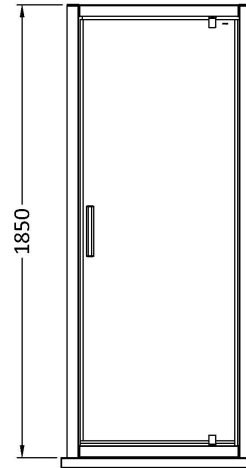

**Sales Code:** AQP76H3

**Description:** Pacific Pivot Door 760mm New Handle

**Packaging Details**

Barcode: 5056462623504

Sales Code: AQPDP76

Description: Pacific 760 Pivot Door

**Product Dimensions**

Height (mm):	1850
Width (mm):	750
Depth (mm):	44
Nett Weight (kg):	23.9

**Packaging Dimensions**

Height (mm):	1910
Width (mm):	765
Length (mm):	75
Gross Weight (kg):	23.9

**Packaging Data**

Box Colour:	Brown Cardboard Box - Printed
Box Qty:	1
Label Size:	100 x 50
Label Colour:	Not Applicable
Label Qty:	0

**Outer Box Dimensions (If Applicable)**

Height (mm):	
Width (mm):	
Depth (mm):	
Length (mm):	
Gross Weight (kg):	
Barcode:	5055369080328

**Product Details**

Country of Origin:	China
Fitting Instruction:	No
CE & UKCA:	Yes
Profile Material:	Aluminium
Profile Finish:	Polished Chrome
Adjustments (mm):	710mm - 750mm
Entry Width (mm):	490mm
Swing In Dim (mm):	100mm
Swing Out Dim (mm):	460mm
Radius (mm):	Not Applicable
Glass Thickness (mm):	6
Easy Fit:	No
Easy Clean:	No
Handle Style:	Square T Shape Handle
Handle Material:	Metal
Enclosure Design:	Framed
Wheel Type:	Not Applicable
Support Bar Included:	Support Bar Not Included
Extras:	None

**Sales Code:** HAN1203AA

**Description:** Single Handle Chrome

**Product Dimensions**

Length (mm):	
Width (mm):	20
Height (mm):	165
Depth (mm):	76
Nett Weight (kg):	0.13

**Packaging Dimensions**

Height (mm):	200
Width (mm):	30
Depth (mm):	74
Gross Weight (kg):	0.13