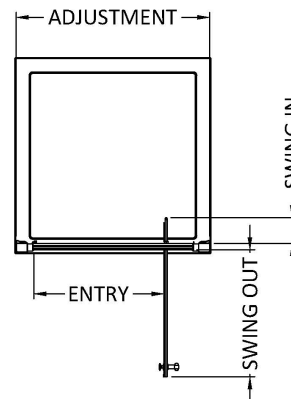

**Sales Code:** AQP76H3

**Description:** Pacific Pivot Door 760mm New Handle

**Packaging Details**

Barcode: 5056462623504

Sales Code: AQPDP76

Description: Pacific 760 Pivot Door

**Product Dimensions**

Height (mm):	1850
Width (mm):	750
Depth (mm):	44
Nett Weight (kg):	23.9

**Packaging Dimensions**

Height (mm):	1910
Width (mm):	765
Length (mm):	75
Gross Weight (kg):	23.9

**Packaging Data**

Box Colour:	Brown Cardboard Box - Printed
Box Qty:	1
Label Size:	100 x 50
Label Colour:	Not Applicable
Label Qty:	0

**Outer Box Dimensions (If Applicable)**

Height (mm):	
Width (mm):	
Depth (mm):	
Length (mm):	
Gross Weight (kg):	
Barcode:	5055369080328

**Product Details**

Country of Origin:	China
Fitting Instruction:	No
CE & UKCA:	Yes
Profile Material:	Aluminium
Profile Finish:	Polished Chrome
Adjustments (mm):	710mm - 750mm
Entry Width (mm):	490mm
Swing In Dim (mm):	100mm
Swing Out Dim (mm):	460mm
Radius (mm):	Not Applicable
Glass Thickness (mm):	6
Easy Fit:	No
Easy Clean:	No
Handle Style:	Square T Shape Handle
Handle Material:	Metal
Enclosure Design:	Framed
Wheel Type:	Not Applicable
Support Bar Included:	Support Bar Not Included
Extras:	None

**Sales Code:** HAN1203AA

**Description:** Single Handle Chrome

**Product Dimensions**

Length (mm):	
Width (mm):	20
Height (mm):	165
Depth (mm):	76
Nett Weight (kg):	0.13

**Packaging Dimensions**

Height (mm):	200
Width (mm):	30
Depth (mm):	74
Gross Weight (kg):	0.13