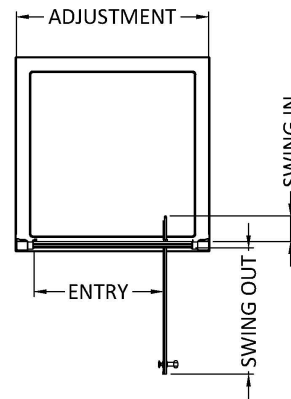

**Sales Code:** AQP76H3

**Description:** Pacific Pivot Door 760mm New Handle

**Packaging Details**

Barcode: 5056462623504

Sales Code: AQPDP76

Description: Pacific 760 Pivot Door

**Product Dimensions**

Height (mm):	1850
Width (mm):	750
Depth (mm):	44
Nett Weight (kg):	23.9

**Packaging Dimensions**

Height (mm):	1910
Width (mm):	765
Length (mm):	75
Gross Weight (kg):	23.9

**Packaging Data**

Box Colour:	Brown Cardboard Box - Printed
Box Qty:	1
Label Size:	100 x 50
Label Colour:	Not Applicable
Label Qty:	0

**Outer Box Dimensions (If Applicable)**

Height (mm):	
Width (mm):	
Depth (mm):	
Length (mm):	
Gross Weight (kg):	
Barcode:	5055369080328

**Product Details**

Country of Origin:	China
Fitting Instruction:	No
CE & UKCA:	Yes
Profile Material:	Aluminium
Profile Finish:	Polished Chrome
Adjustments (mm):	710mm - 750mm
Entry Width (mm):	490mm
Swing In Dim (mm):	100mm
Swing Out Dim (mm):	460mm
Radius (mm):	Not Applicable
Glass Thickness (mm):	6
Easy Fit:	No
Easy Clean:	No
Handle Style:	Square T Shape Handle
Handle Material:	Metal
Enclosure Design:	Framed
Wheel Type:	Not Applicable
Support Bar Included:	Support Bar Not Included
Extras:	None

**Sales Code:** HAN1203AA

**Description:** Single Handle Chrome

**Product Dimensions**

Length (mm):	
Width (mm):	20
Height (mm):	165
Depth (mm):	76
Nett Weight (kg):	0.13

**Packaging Dimensions**

Height (mm):	200
Width (mm):	30
Depth (mm):	74
Gross Weight (kg):	0.13