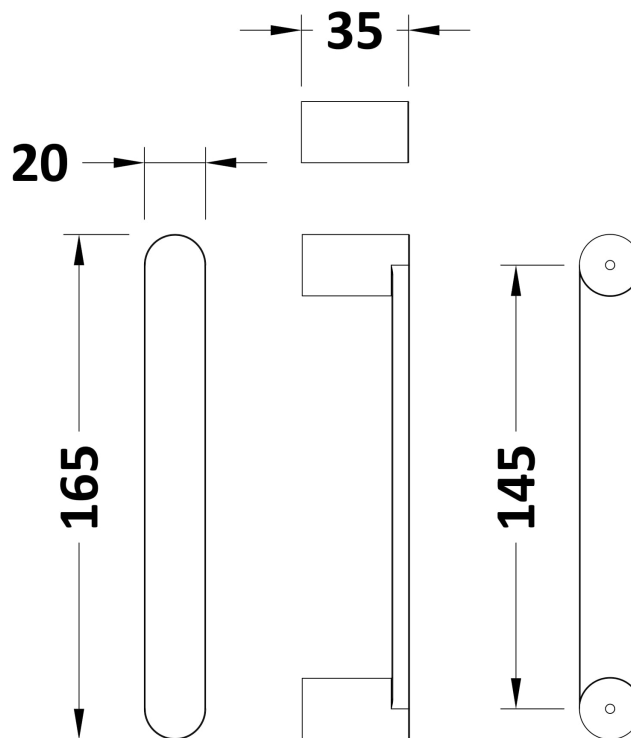

**Packaging Dimensions**

Height (mm):	1910
Width (mm):	765
Length (mm):	75
Gross Weight (kg):	23.9

**Packaging Data**

Box Colour:	Brown Cardboard Box - Printed
Box Qty:	1
Label Size:	100 x 50
Label Colour:	Not Applicable
Label Qty:	0

**Outer Box Dimensions (If Applicable)**

Height (mm):	
Width (mm):	
Depth (mm):	
Length (mm):	
Gross Weight (kg):	
Barcode:	5055369080328

**Product Details**

Country of Origin:	China
Fitting Instruction:	No
CE & UKCA:	Yes
Profile Material:	Aluminium
Profile Finish:	Polished Chrome
Adjustments (mm):	710mm - 750mm
Entry Width (mm):	490mm
Swing In Dim (mm):	100mm
Swing Out Dim (mm):	460mm
Radius (mm):	Not Applicable
Glass Thickness (mm):	6
Easy Fit:	No
Easy Clean:	No
Handle Style:	Square T Shape Handle
Handle Material:	Metal
Enclosure Design:	Framed
Wheel Type:	Not Applicable
Support Bar Included:	Support Bar Not Included
Extras:	None

**Sales Code:** HAN1203AA

**Description:** Single Handle Chrome

**Product Dimensions**

Length (mm):	
Width (mm):	20
Height (mm):	165
Depth (mm):	76
Nett Weight (kg):	0.13

**Packaging Dimensions**

Height (mm):	200
Width (mm):	30
Depth (mm):	74
Gross Weight (kg):	0.13

**Packaging Data**

Box Colour:	
Box Qty:	
Label Size:	x
Label Colour:	
Label Qty:	

**Outer Box Dimensions (If Applicable)**

Height (mm):	
Width (mm):	
Length (mm):	
Depth (mm):	
Gross Weight (kg):	
Barcode:	5056462617886