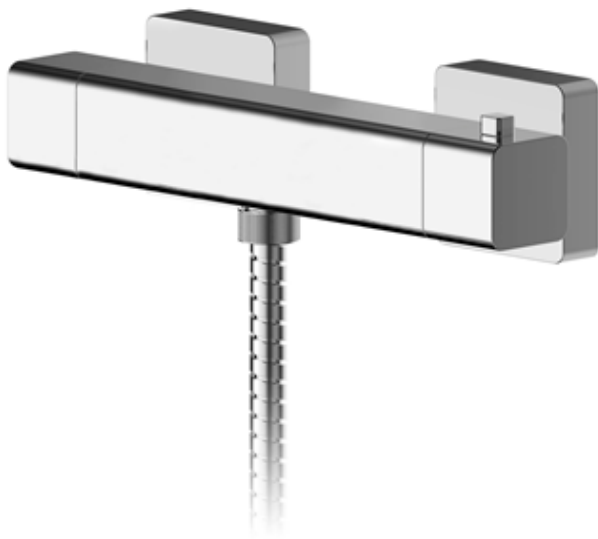

Sales Code: WIN503

Description: Windon Thermostatic Bar Valve

Product Dimensions

Length (mm):	
Width (mm):	261
Height (mm):	55
Depth (mm):	65
Nett Weight (kg):	1.71

Packaging Dimensions

Length (mm):	82
Width (mm):	355
Height (mm):	80
Gross Weight (kg):	1.71

Packaging Data

Box Colour:	White Cardboard Box
Box Qty:	1
Label Size:	100 x 50
Label Colour:	White Label
Label Qty:	1

Outer Box Dimensions (If Applicable)

Length (mm):	
Width (mm):	420
Height (mm):	440
Depth (mm):	360
Gross Weight (kg):	
Barcode:	5056211898375

Product Details

Country of Origin:	China
Fitting Instruction:	No
Product Material:	Brass/ABS
Mount Type:	Wall
Outlet Elbow Supplied:	Not Applicable
Easy Clean:	Not Applicable
Head Included:	No
Handset Included:	No
Body Jets Included:	No
No of Body Jets:	Not Applicable
Operating Pressure (bar):	0.2
Valve/Cartridge Type:	1/4 Turn Ceramic Disc
Flow Rates (L/min):	0.1 bar: 3.3 0.5 bar: 7.9 1 bar: 11.3 2 bar: 16.2 3 bar: 19.8
TMV2 Approved:	No Approval No: N/A
TMV3 Approved:	No Approval No: N/A
WRAS Approved:	No Approval No: N/A
Head Function:	Not Applicable
Handset Function:	Not Applicable
Body Jet Info:	Not Applicable
Pipe Size:	15 mm (1/2" Bsp)
Pipe Centres:	150
Colour/Finish:	Chrome
Hose Included:	No
No. of Outlets:	1