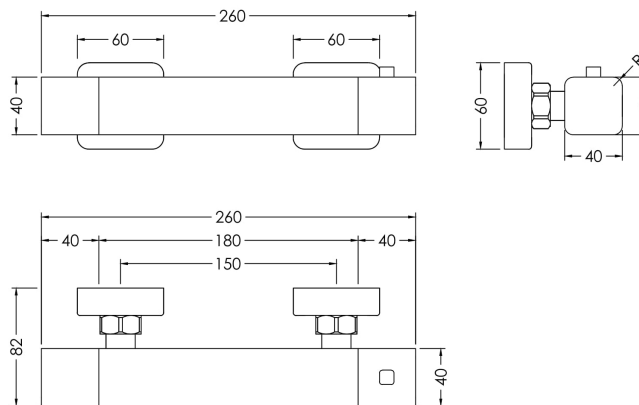

Sales Code: WIN503

Description: Windon Thermostatic Bar Valve

Product Dimensions

Length (mm):	
Width (mm):	261
Height (mm):	55
Depth (mm):	65
Nett Weight (kg):	1.71

Packaging Dimensions

Length (mm):	82
Width (mm):	355
Height (mm):	80
Gross Weight (kg):	1.71

Packaging Data

Box Colour:	White Cardboard Box
Box Qty:	1
Label Size:	100 x 50
Label Colour:	White Label
Label Qty:	1

Outer Box Dimensions (If Applicable)

Length (mm):	
Width (mm):	420
Height (mm):	440
Depth (mm):	360
Gross Weight (kg):	
Barcode:	5056211898375

Product Details

Country of Origin:	China
Fitting Instruction:	No
Product Material:	Brass/ABS
Mount Type:	Wall
Outlet Elbow Supplied:	Not Applicable
Easy Clean:	Not Applicable
Head Included:	No
Handset Included:	No
Body Jets Included:	No
No of Body Jets:	Not Applicable
Operating Pressure (bar):	0.2
Valve/Cartridge Type:	1/4 Turn Ceramic Disc
Flow Rates (L/min):	0.1 bar: 3.3 0.5 bar: 7.9 1 bar: 11.3 2 bar: 16.2 3 bar: 19.8
TMV2 Approved:	No Approval No: N/A
TMV3 Approved:	No Approval No: N/A
WRAS Approved:	No Approval No: N/A
Head Function:	Not Applicable
Handset Function:	Not Applicable
Body Jet Info:	Not Applicable
Pipe Size:	15 mm (1/2" Bsp)
Pipe Centres:	150
Colour/Finish:	Chrome
Hose Included:	No
No. of Outlets:	1