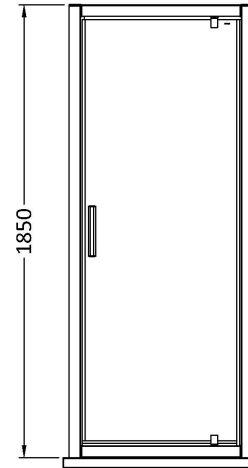

Sales Code: AQPD90H3

Description: Pacific Pivot Door 900mm New Handle

Packaging Details

Barcode: 5056462623528

Sales Code: AQPD90

Description: Pacific 900 Pivot Door

Product Dimensions

Height (mm):	1850
Width (mm):	890
Depth (mm):	44
Nett Weight (kg):	27.4

Packaging Dimensions

Height (mm):	1910
Width (mm):	905
Length (mm):	75
Gross Weight (kg):	27.4

Packaging Data

Box Colour:	Brown Cardboard Box - Printed
Box Qty:	1
Label Size:	100 x 50
Label Colour:	Not Applicable
Label Qty:	0

Outer Box Dimensions (If Applicable)

Height (mm):	
Width (mm):	
Depth (mm):	
Length (mm):	
Gross Weight (kg):	
Barcode:	5055369080342

Product Details

Country of Origin:	China
Fitting Instruction:	No
CE & UKCA:	Yes
Profile Material:	Aluminium
Profile Finish:	Polished Chrome
Adjustments (mm):	850mm - 890mm
Entry Width (mm):	630mm
Swing In Dim (mm):	100mm
Swing Out Dim (mm):	600mm
Radius (mm):	Not Applicable
Glass Thickness (mm):	6
Easy Fit:	No
Easy Clean:	No
Handle Style:	Square T Shape Handle
Handle Material:	Metal
Enclosure Design:	Framed
Wheel Type:	Not Applicable
Support Bar Included:	Support Bar Not Included
Extras:	None

Sales Code: HAN1203AA

Description: Single Handle Chrome

Product Dimensions

Length (mm):	
Width (mm):	20
Height (mm):	165
Depth (mm):	76
Nett Weight (kg):	0.13

Packaging Dimensions

Height (mm):	200
Width (mm):	30
Depth (mm):	74
Gross Weight (kg):	0.13