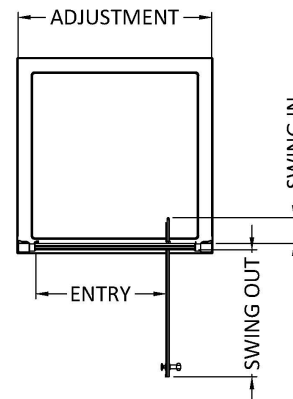

Sales Code: AQPD90H3

Description: Pacific Pivot Door 900mm New Handle

Packaging Details

Barcode: 5056462623528

Sales Code: AQPD90

Description: Pacific 900 Pivot Door

Product Dimensions

Height (mm):	1850
Width (mm):	890
Depth (mm):	44
Nett Weight (kg):	27.4

Packaging Dimensions

Height (mm):	1910
Width (mm):	905
Length (mm):	75
Gross Weight (kg):	27.4

Packaging Data

Box Colour:	Brown Cardboard Box - Printed
Box Qty:	1
Label Size:	100 x 50
Label Colour:	Not Applicable
Label Qty:	0

Outer Box Dimensions (If Applicable)

Height (mm):	
Width (mm):	
Depth (mm):	
Length (mm):	
Gross Weight (kg):	
Barcode:	5055369080342

Product Details

Country of Origin:	China
Fitting Instruction:	No
CE & UKCA:	Yes
Profile Material:	Aluminium
Profile Finish:	Polished Chrome
Adjustments (mm):	850mm - 890mm
Entry Width (mm):	630mm
Swing In Dim (mm):	100mm
Swing Out Dim (mm):	600mm
Radius (mm):	Not Applicable
Glass Thickness (mm):	6
Easy Fit:	No
Easy Clean:	No
Handle Style:	Square T Shape Handle
Handle Material:	Metal
Enclosure Design:	Framed
Wheel Type:	Not Applicable
Support Bar Included:	Support Bar Not Included
Extras:	None

Sales Code: HAN1203AA

Description: Single Handle Chrome

Product Dimensions

Length (mm):	
Width (mm):	20
Height (mm):	165
Depth (mm):	76
Nett Weight (kg):	0.13

Packaging Dimensions

Height (mm):	200
Width (mm):	30
Depth (mm):	74
Gross Weight (kg):	0.13