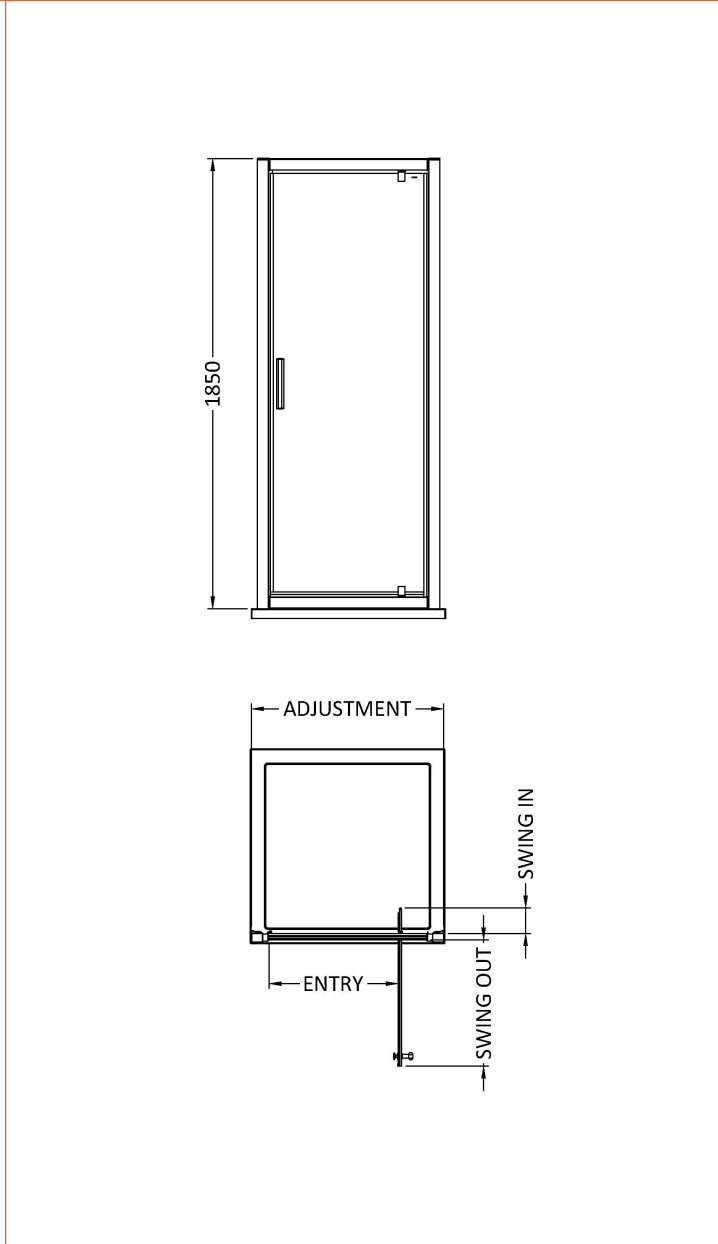

Sales Code: AQPD90H3

Description: Pacific Pivot Door 900mm New Handle

Packaging Details

Barcode: 5056462623528

Sales Code: AQPD90

Description: Pacific 900 Pivot Door

Product Dimensions

Height (mm):	1850
Width (mm):	890
Depth (mm):	44
Nett Weight (kg):	27.4

Packaging Dimensions

Height (mm):	1910
Width (mm):	905
Length (mm):	75
Gross Weight (kg):	27.4

Packaging Data

Box Colour:	Brown Cardboard Box - Printed
Box Qty:	1
Label Size:	100 x 50
Label Colour:	Not Applicable
Label Qty:	0

Outer Box Dimensions (If Applicable)

Height (mm):	
Width (mm):	
Depth (mm):	
Length (mm):	
Gross Weight (kg):	
Barcode:	5055369080342

Product Details

Country of Origin:	China
Fitting Instruction:	No
CE & UKCA:	Yes
Profile Material:	Aluminium
Profile Finish:	Polished Chrome
Adjustments (mm):	850mm - 890mm
Entry Width (mm):	630mm
Swing In Dim (mm):	100mm
Swing Out Dim (mm):	600mm
Radius (mm):	Not Applicable
Glass Thickness (mm):	6
Easy Fit:	No
Easy Clean:	No
Handle Style:	Square T Shape Handle
Handle Material:	Metal
Enclosure Design:	Framed
Wheel Type:	Not Applicable
Support Bar Included:	Support Bar Not Included
Extras:	None

Sales Code: HAN1203AA

Description: Single Handle Chrome

Product Dimensions

Length (mm):	
Width (mm):	20
Height (mm):	165
Depth (mm):	76
Nett Weight (kg):	0.13

Packaging Dimensions

Height (mm):	200
Width (mm):	30
Depth (mm):	74
Gross Weight (kg):	0.13