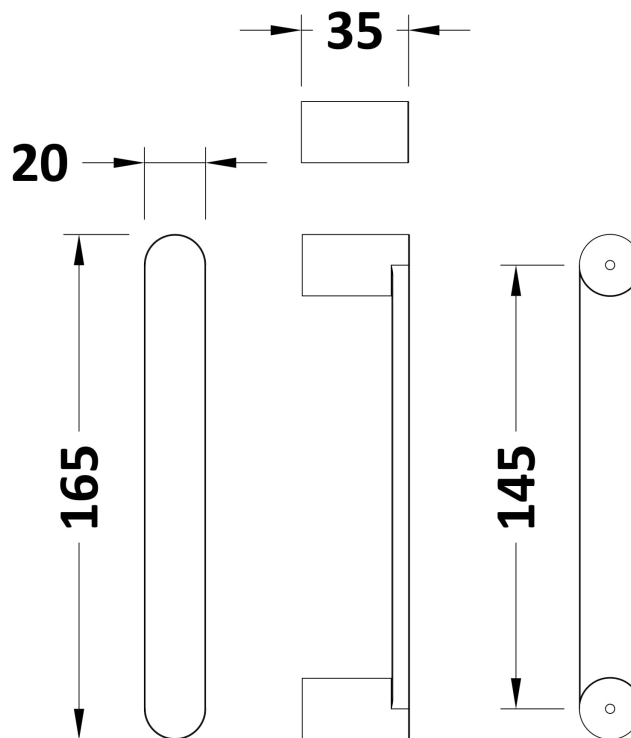

Packaging Dimensions

Height (mm):	1910
Width (mm):	905
Length (mm):	75
Gross Weight (kg):	27.4

Packaging Data

Box Colour:	Brown Cardboard Box - Printed
Box Qty:	1
Label Size:	100 x 50
Label Colour:	Not Applicable
Label Qty:	0

Outer Box Dimensions (If Applicable)

Height (mm):	
Width (mm):	
Depth (mm):	
Length (mm):	
Gross Weight (kg):	
Barcode:	5055369080342

Product Details

Country of Origin:	China
Fitting Instruction:	No
CE & UKCA:	Yes
Profile Material:	Aluminium
Profile Finish:	Polished Chrome
Adjustments (mm):	850mm - 890mm
Entry Width (mm):	630mm
Swing In Dim (mm):	100mm
Swing Out Dim (mm):	600mm
Radius (mm):	Not Applicable
Glass Thickness (mm):	6
Easy Fit:	No
Easy Clean:	No
Handle Style:	Square T Shape Handle
Handle Material:	Metal
Enclosure Design:	Framed
Wheel Type:	Not Applicable
Support Bar Included:	Support Bar Not Included
Extras:	None

Sales Code: HAN1203AA

Description: Single Handle Chrome

Product Dimensions

Length (mm):	
Width (mm):	20
Height (mm):	165
Depth (mm):	76
Nett Weight (kg):	0.13

Packaging Dimensions

Height (mm):	200
Width (mm):	30
Depth (mm):	74
Gross Weight (kg):	0.13

Packaging Data

Box Colour:	
Box Qty:	
Label Size:	x
Label Colour:	
Label Qty:	

Outer Box Dimensions (If Applicable)

Height (mm):	
Width (mm):	
Length (mm):	
Depth (mm):	
Gross Weight (kg):	
Barcode:	5056462617886