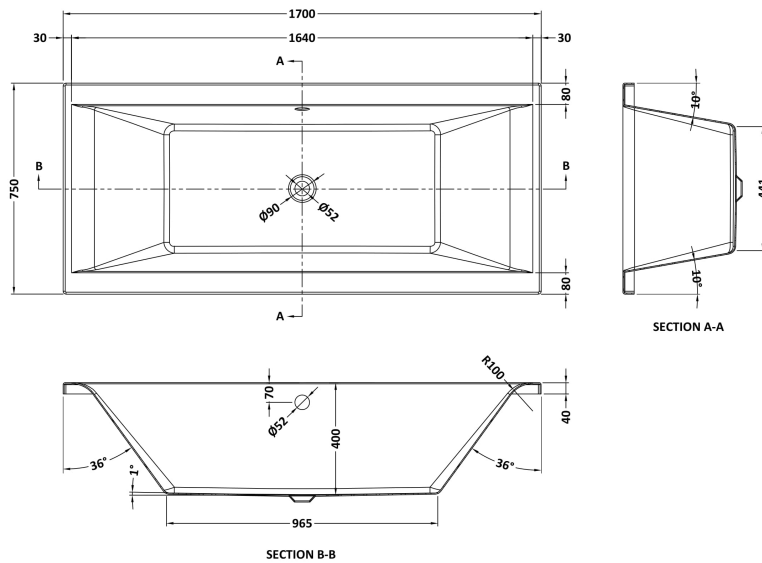

Sales Code: BDE007

Description: Square De Bath & Leg Set 1700X750 El

Packaging Details

Barcode: 5055369024117

Sales Code: BDE007NL

Description: Square De Bath 1700X750 EI

Product Dimensions

Length (mm):	1700
Width (mm):	750
Depth (mm):	400
Nett Weight (kg):	25.2

Packaging Dimensions

Length (mm):	1700
Width (mm):	760
Depth (mm):	420
Gross Weight (kg):	25.2

Packaging Data

Box Colour:	Brown Cardboard Sleeve
Box Qty:	1
Label Size:	192 x 38
Label Colour:	White Label
Label Qty:	1

Outer Box Dimensions (If Applicable)

Length (mm):	
Width (mm):	
Height (mm):	
Gross Weight (kg):	
Barcode:	5055275833384

Product Details

Country of Origin:	Poland
Fitting Instruction:	No
Certification:	FSC: No CE & UKCA: Yes
Material Colour Reference:	European White
Product Material:	Acrylic With Eternalite
Material Thickness:	4mm
Volume (Ltr):	185L
Displaced Capacity:	115L
Leg Set Included:	Legset Not Included
Waste Included:	Waste Not Included
Drilled/Undrilled:	Undrilled For Taps
Includes Grips:	No Grips Supplied
Embossed:	No
No of Tapholes:	None
Anti-Slip:	No

Sales Code: NBL001

Description: Leg Set

Product Dimensions

Length (mm):	570
Width (mm):	
Depth (mm):	
Nett Weight (kg):	1.9

Packaging Dimensions

Length (mm):	600
Width (mm):	60
Depth (mm):	60
Gross Weight (kg):	1.9