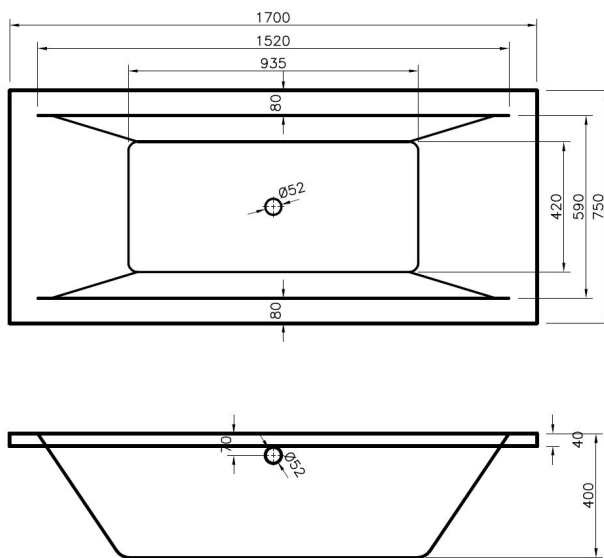

Sales Code: BDE007

Description: Square De Bath & Leg Set 1700X750 El

Packaging Details

Barcode: 5055369024117

Sales Code: BDE007NL

Description: Square De Bath 1700X750 EI

Product Dimensions

Length (mm):	1700
Width (mm):	750
Depth (mm):	400
Nett Weight (kg):	25.2

Packaging Dimensions

Length (mm):	1700
Width (mm):	760
Depth (mm):	420
Gross Weight (kg):	25.2

Packaging Data

Box Colour:	Brown Cardboard Sleeve
Box Qty:	1
Label Size:	192 x 38
Label Colour:	White Label
Label Qty:	1

Outer Box Dimensions (If Applicable)

Length (mm):	
Width (mm):	
Height (mm):	
Gross Weight (kg):	
Barcode:	5055275833384

Product Details

Country of Origin:	Poland
Fitting Instruction:	No
Certification:	FSC: No CE & UKCA: Yes
Material Colour Reference:	European White
Product Material:	Acrylic With Eternalite
Material Thickness:	4mm
Volume (Ltr):	185L
Displaced Capacity:	115L
Leg Set Included:	Legset Not Included
Waste Included:	Waste Not Included
Drilled/Undrilled:	Undrilled For Taps
Includes Grips:	No Grips Supplied
Embossed:	No
No of Tapholes:	None
Anti-Slip:	No

Sales Code: NBL001

Description: Leg Set

Product Dimensions

Length (mm):	570
Width (mm):	
Depth (mm):	
Nett Weight (kg):	1.9

Packaging Dimensions

Length (mm):	600
Width (mm):	60
Depth (mm):	60
Gross Weight (kg):	1.9