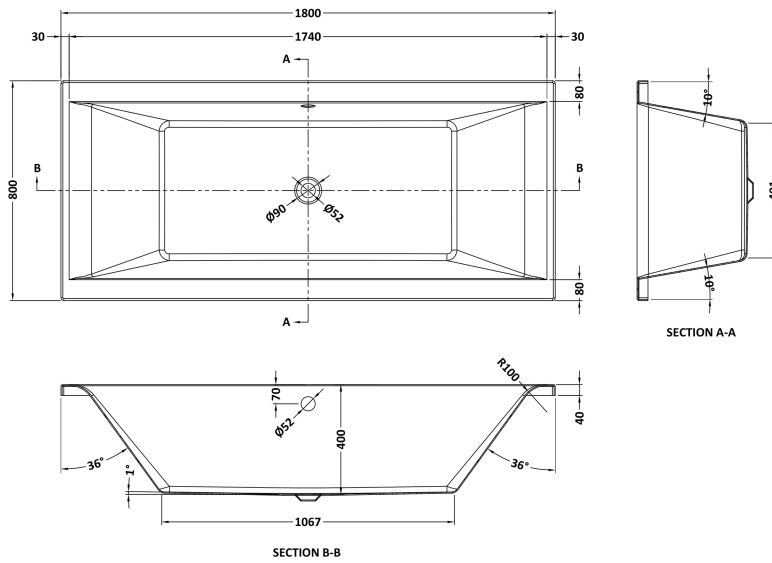

Sales Code: BDE008

Description: Square De Bath & Leg Set 1800X800 EL

Packaging Details

Barcode: 5055369024124

Sales Code: BDE008NL

Description: Square De Bath 1800X800 EI

Product Dimensions

Length (mm):	1700
Width (mm):	800
Depth (mm):	400
Nett Weight (kg):	25.4

Packaging Dimensions

Length (mm):	1810
Width (mm):	810
Depth (mm):	450
Gross Weight (kg):	25.4

Packaging Data

Box Colour:	Brown Cardboard Sleeve
Box Qty:	1
Label Size:	192 x 38
Label Colour:	White Label
Label Qty:	1

Outer Box Dimensions (If Applicable)

Length (mm):	
Width (mm):	
Height (mm):	
Gross Weight (kg):	
Barcode:	5055275833407

Product Details

Country of Origin:	Poland
Fitting Instruction:	No
Certification:	FSC: No CE & UKCA: Yes
Material Colour Reference:	European White
Product Material:	Acrylic With Eternalite
Material Thickness:	4mm
Volume (Ltr):	215L
Displaced Capacity:	145L
Leg Set Included:	Legset Not Included
Waste Included:	Waste Not Included
Drilled/Undrilled:	Undrilled For Taps
Includes Grips:	No Grips Supplied
Embossed:	No
No of Tapholes:	None
Anti-Slip:	No

Sales Code: NBL001

Description: Leg Set

Product Dimensions

Length (mm):	570
Width (mm):	
Depth (mm):	
Nett Weight (kg):	1.9

Packaging Dimensions

Length (mm):	600
Width (mm):	60
Depth (mm):	60
Gross Weight (kg):	1.9