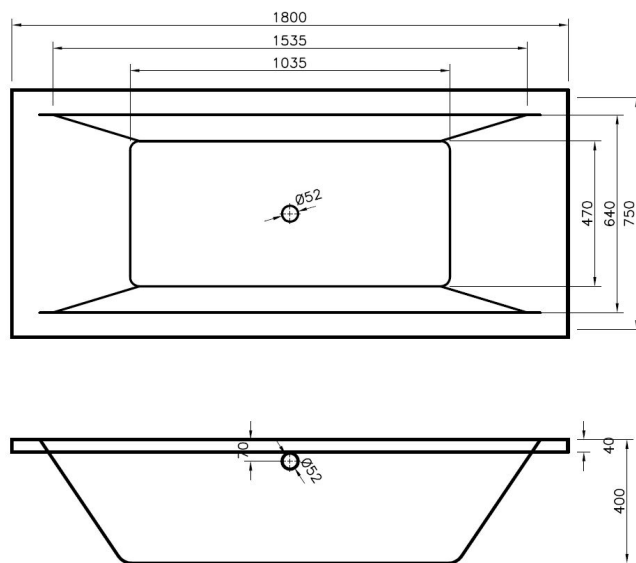

Sales Code: BDE008

Description: Square De Bath & Leg Set 1800X800 EL

Packaging Details

Barcode: 5055369024124

Sales Code: BDE008NL

Description: Square De Bath 1800X800 EI

Product Dimensions

Length (mm):	1700
Width (mm):	800
Depth (mm):	400
Nett Weight (kg):	25.4

Packaging Dimensions

Length (mm):	1810
Width (mm):	810
Depth (mm):	450
Gross Weight (kg):	25.4

Packaging Data

Box Colour:	Brown Cardboard Sleeve
Box Qty:	1
Label Size:	192 x 38
Label Colour:	White Label
Label Qty:	1

Outer Box Dimensions (If Applicable)

Length (mm):	
Width (mm):	
Height (mm):	
Gross Weight (kg):	
Barcode:	5055275833407

Product Details

Country of Origin:	Poland
Fitting Instruction:	No
Certification:	FSC: No CE & UKCA: Yes
Material Colour Reference:	European White
Product Material:	Acrylic With Eternalite
Material Thickness:	4mm
Volume (Ltr):	215L
Displaced Capacity:	145L
Leg Set Included:	Legset Not Included
Waste Included:	Waste Not Included
Drilled/Undrilled:	Undrilled For Taps
Includes Grips:	No Grips Supplied
Embossed:	No
No of Tapholes:	None
Anti-Slip:	No

Sales Code: NBL001

Description: Leg Set

Product Dimensions

Length (mm):	570
Width (mm):	
Depth (mm):	
Nett Weight (kg):	1.9

Packaging Dimensions

Length (mm):	600
Width (mm):	60
Depth (mm):	60
Gross Weight (kg):	1.9