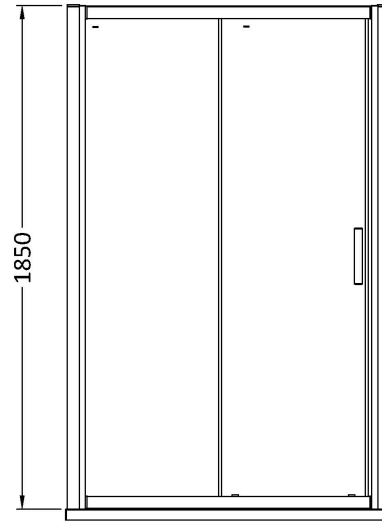

Sales Code: AQL11H3

Description: Pacific Sliding Door 1100mm New Handle

Packaging Details

Barcode: 5056462623542

Sales Code: AQLS11

Description: Pacific Sliding Shower Door 1100mm

Product Dimensions

Height (mm):	1850
Width (mm):	1090
Depth (mm):	44
Nett Weight (kg):	34.1

Packaging Dimensions

Height (mm):	1910
Width (mm):	775
Length (mm):	65
Gross Weight (kg):	34.1

Packaging Data

Box Colour:	Brown Cardboard Box - Printed
Box Qty:	1
Label Size:	100 x 50
Label Colour:	Not Applicable
Label Qty:	0

Outer Box Dimensions (If Applicable)

Height (mm):	
Width (mm):	
Depth (mm):	
Length (mm):	
Gross Weight (kg):	
Barcode:	5055369080212

Product Details

Country of Origin:	China
Fitting Instruction:	No
CE & UKCA:	Yes
Profile Material:	Aluminium
Profile Finish:	Polished Chrome
Adjustments (mm):	1045mm - 1090mm
Entry Width (mm):	430mm
Swing In Dim (mm):	N/A
Swing Out Dim (mm):	N/A
Radius (mm):	Not Applicable
Glass Thickness (mm):	6
Easy Fit:	Yes
Easy Clean:	No
Handle Style:	Square T Shape Handle
Handle Material:	Metal
Enclosure Design:	Framed
Wheel Type:	Dual, Quick Release
Support Bar Included:	Support Bar Not Included
Extras:	None

Sales Code: HAN1203AA

Description: Single Handle Chrome

Product Dimensions

Length (mm):	
Width (mm):	20
Height (mm):	165
Depth (mm):	76
Nett Weight (kg):	0.13

Packaging Dimensions

Height (mm):	200
Width (mm):	30
Depth (mm):	74
Gross Weight (kg):	0.13