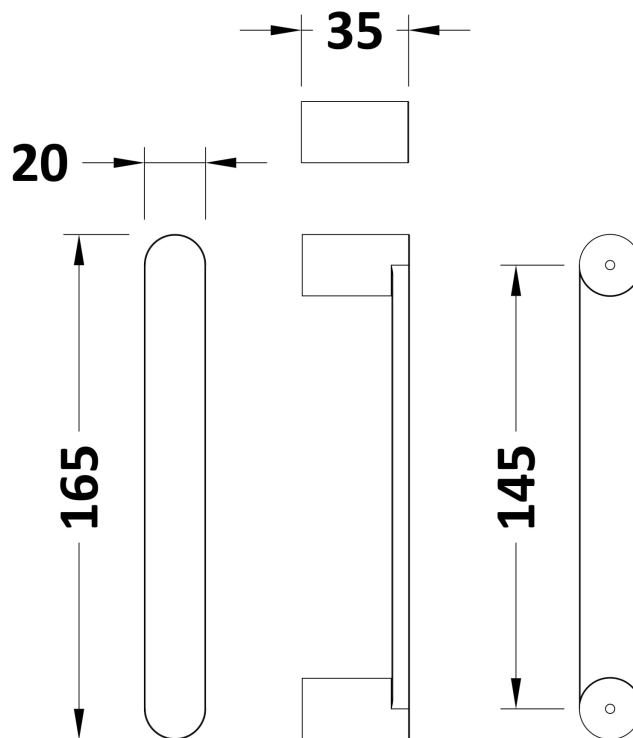

Sales Code: AQL11H3

Description: Pacific Sliding Door 1100mm New Handle

Packaging Details

Barcode: 5056462623542

Sales Code: AQLS11

Description: Pacific Sliding Shower Door 1100mm

Product Dimensions

Height (mm):	1850
Width (mm):	1090
Depth (mm):	44
Nett Weight (kg):	34.1

Outer Box Dimensions (If Applicable)

Height (mm):	
Width (mm):	
Depth (mm):	
Length (mm):	
Gross Weight (kg):	
Barcode:	5055369080212

Product Details

Country of Origin:	China
Fitting Instruction:	No
CE & UKCA:	Yes
Profile Material:	Aluminium
Profile Finish:	Polished Chrome
Adjustments (mm):	1045mm - 1090mm
Entry Width (mm):	430mm
Swing In Dim (mm):	N/A
Swing Out Dim (mm):	N/A
Radius (mm):	Not Applicable
Glass Thickness (mm):	6
Easy Fit:	Yes
Easy Clean:	No
Handle Style:	Square T Shape Handle
Handle Material:	Metal
Enclosure Design:	Framed
Wheel Type:	Dual, Quick Release
Support Bar Included:	Support Bar Not Included
Extras:	None

Sales Code: HAN1203AA

Description: Single Handle Chrome

Product Dimensions

Length (mm):	
Width (mm):	20
Height (mm):	165
Depth (mm):	76
Nett Weight (kg):	0.13

Packaging Dimensions

Height (mm):	200
Width (mm):	30
Depth (mm):	74
Gross Weight (kg):	0.13

Packaging Data

Box Colour:	
Box Qty:	
Label Size:	x
Label Colour:	
Label Qty:	

Outer Box Dimensions (If Applicable)

Height (mm):	
Width (mm):	
Length (mm):	
Depth (mm):	
Gross Weight (kg):	
Barcode:	5056462617886