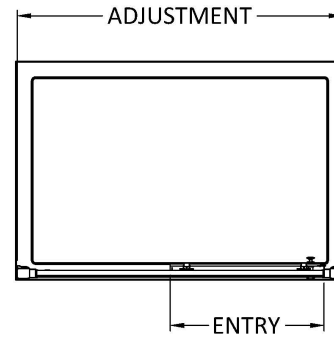

Sales Code: AQL11H3

Description: Pacific Sliding Door 1100mm New Handle

Packaging Details

Barcode: 5056462623542

Sales Code: AQLS11

Description: Pacific Sliding Shower Door 1100mm

Product Dimensions

Height (mm):	1850
Width (mm):	1090
Depth (mm):	44
Nett Weight (kg):	34.1

Packaging Dimensions

Height (mm):	1910
Width (mm):	775
Length (mm):	65
Gross Weight (kg):	34.1

Packaging Data

Box Colour:	Brown Cardboard Box - Printed
Box Qty:	1
Label Size:	100 x 50
Label Colour:	Not Applicable
Label Qty:	0

Outer Box Dimensions (If Applicable)

Height (mm):	
Width (mm):	
Depth (mm):	
Length (mm):	
Gross Weight (kg):	
Barcode:	5055369080212

Product Details

Country of Origin:	China
Fitting Instruction:	No
CE & UKCA:	Yes
Profile Material:	Aluminium
Profile Finish:	Polished Chrome
Adjustments (mm):	1045mm - 1090mm
Entry Width (mm):	430mm
Swing In Dim (mm):	N/A
Swing Out Dim (mm):	N/A
Radius (mm):	Not Applicable
Glass Thickness (mm):	6
Easy Fit:	Yes
Easy Clean:	No
Handle Style:	Square T Shape Handle
Handle Material:	Metal
Enclosure Design:	Framed
Wheel Type:	Dual, Quick Release
Support Bar Included:	Support Bar Not Included
Extras:	None

Sales Code: HAN1203AA

Description: Single Handle Chrome

Product Dimensions

Length (mm):	
Width (mm):	20
Height (mm):	165
Depth (mm):	76
Nett Weight (kg):	0.13

Packaging Dimensions

Height (mm):	200
Width (mm):	30
Depth (mm):	74
Gross Weight (kg):	0.13