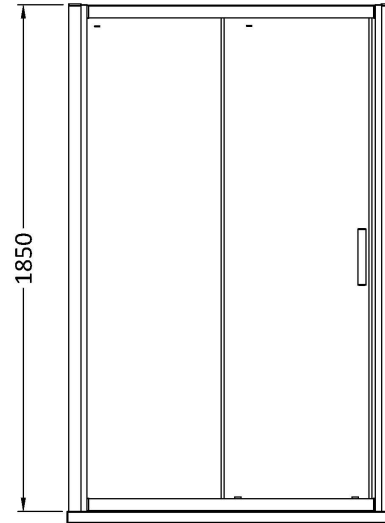

Sales Code: AQL11H3

Description: Pacific Sliding Door 1100mm New Handle

Packaging Details

Barcode: 5056462623542

Sales Code: AQLS11

Description: Pacific Sliding Shower Door 1100mm

Product Dimensions

Height (mm):	1850
Width (mm):	1090
Depth (mm):	44
Nett Weight (kg):	34.1

Packaging Dimensions

Height (mm):	1910
Width (mm):	775
Length (mm):	65
Gross Weight (kg):	34.1

Packaging Data

Box Colour:	Brown Cardboard Box - Printed
Box Qty:	1
Label Size:	100 x 50
Label Colour:	Not Applicable
Label Qty:	0

Outer Box Dimensions (If Applicable)

Height (mm):	
Width (mm):	
Depth (mm):	
Length (mm):	
Gross Weight (kg):	
Barcode:	5055369080212

Product Details

Country of Origin:	China
Fitting Instruction:	No
CE & UKCA:	Yes
Profile Material:	Aluminium
Profile Finish:	Polished Chrome
Adjustments (mm):	1045mm - 1090mm
Entry Width (mm):	430mm
Swing In Dim (mm):	N/A
Swing Out Dim (mm):	N/A
Radius (mm):	Not Applicable
Glass Thickness (mm):	6
Easy Fit:	Yes
Easy Clean:	No
Handle Style:	Square T Shape Handle
Handle Material:	Metal
Enclosure Design:	Framed
Wheel Type:	Dual, Quick Release
Support Bar Included:	Support Bar Not Included
Extras:	None

Sales Code: HAN1203AA

Description: Single Handle Chrome

Product Dimensions

Length (mm):	
Width (mm):	20
Height (mm):	165
Depth (mm):	76
Nett Weight (kg):	0.13

Packaging Dimensions

Height (mm):	200
Width (mm):	30
Depth (mm):	74
Gross Weight (kg):	0.13