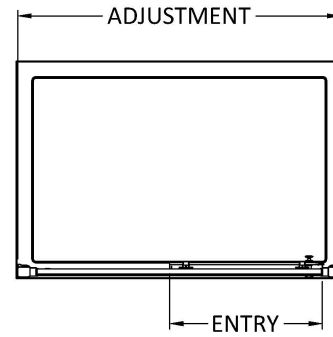

Sales Code: AQL11H3

Description: Pacific Sliding Door 1100mm New Handle

Packaging Details

Barcode: 5056462623542

Sales Code: AQLS11

Description: Pacific Sliding Shower Door 1100mm

Product Dimensions

Height (mm):	1850
Width (mm):	1090
Depth (mm):	44
Nett Weight (kg):	34.1

Packaging Dimensions

Height (mm):	1910
Width (mm):	775
Length (mm):	65
Gross Weight (kg):	34.1

Packaging Data

Box Colour:	Brown Cardboard Box - Printed
Box Qty:	1
Label Size:	100 x 50
Label Colour:	Not Applicable
Label Qty:	0

Outer Box Dimensions (If Applicable)

Height (mm):	
Width (mm):	
Depth (mm):	
Length (mm):	
Gross Weight (kg):	
Barcode:	5055369080212

Product Details

Country of Origin:	China
Fitting Instruction:	No
CE & UKCA:	Yes
Profile Material:	Aluminium
Profile Finish:	Polished Chrome
Adjustments (mm):	1045mm - 1090mm
Entry Width (mm):	430mm
Swing In Dim (mm):	N/A
Swing Out Dim (mm):	N/A
Radius (mm):	Not Applicable
Glass Thickness (mm):	6
Easy Fit:	Yes
Easy Clean:	No
Handle Style:	Square T Shape Handle
Handle Material:	Metal
Enclosure Design:	Framed
Wheel Type:	Dual, Quick Release
Support Bar Included:	Support Bar Not Included
Extras:	None

Sales Code: HAN1203AA

Description: Single Handle Chrome

Product Dimensions

Length (mm):	
Width (mm):	20
Height (mm):	165
Depth (mm):	76
Nett Weight (kg):	0.13

Packaging Dimensions

Height (mm):	200
Width (mm):	30
Depth (mm):	74
Gross Weight (kg):	0.13