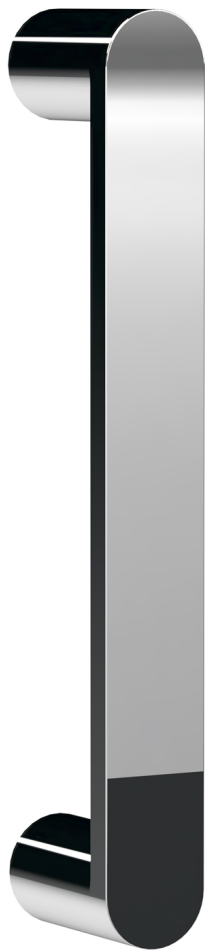

Sales Code: AQL11H3

Description: Pacific Sliding Door 1100mm New Handle

Packaging Details

Barcode: 5056462623542

Sales Code: AQLS11

Description: Pacific Sliding Shower Door 1100mm

Product Dimensions

Height (mm):	1850
Width (mm):	1090
Depth (mm):	44
Nett Weight (kg):	34.1

Packaging Dimensions

Height (mm):	1910
Width (mm):	775
Length (mm):	65
Gross Weight (kg):	34.1

Packaging Data

Box Colour:	Brown Cardboard Box - Printed
Box Qty:	1
Label Size:	100 x 50
Label Colour:	Not Applicable
Label Qty:	0

Outer Box Dimensions (If Applicable)

Height (mm):	
Width (mm):	
Depth (mm):	
Length (mm):	
Gross Weight (kg):	
Barcode:	5055369080212

Product Details

Country of Origin:	China
Fitting Instruction:	No
CE & UKCA:	Yes
Profile Material:	Aluminium
Profile Finish:	Polished Chrome
Adjustments (mm):	1045mm - 1090mm
Entry Width (mm):	430mm
Swing In Dim (mm):	N/A
Swing Out Dim (mm):	N/A
Radius (mm):	Not Applicable
Glass Thickness (mm):	6
Easy Fit:	Yes
Easy Clean:	No
Handle Style:	Square T Shape Handle
Handle Material:	Metal
Enclosure Design:	Framed
Wheel Type:	Dual, Quick Release
Support Bar Included:	Support Bar Not Included
Extras:	None

Sales Code: HAN1203AA

Description: Single Handle Chrome

Product Dimensions

Length (mm):	
Width (mm):	20
Height (mm):	165
Depth (mm):	76
Nett Weight (kg):	0.13

Packaging Dimensions

Height (mm):	200
Width (mm):	30
Depth (mm):	74
Gross Weight (kg):	0.13