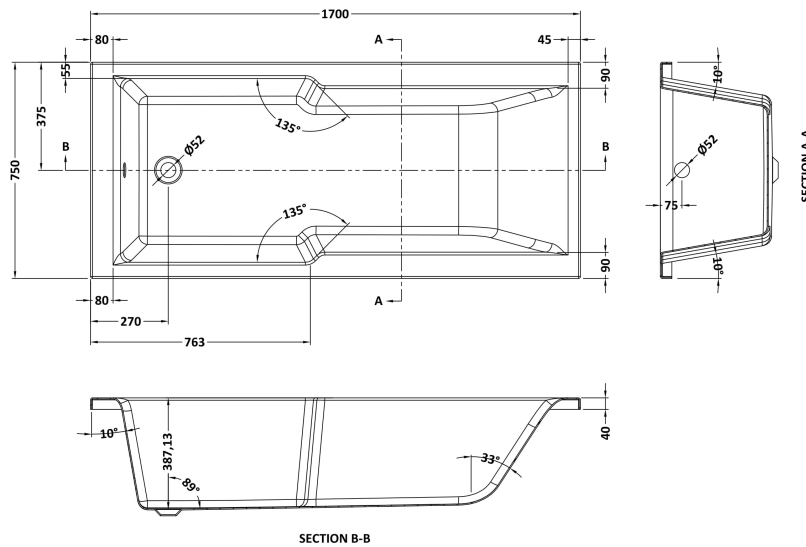

### Product Dimensions

Length (mm):	1700
Width (mm):	750
Depth (mm):	400
Nett Weight (kg):	18

### Packaging Dimensions

Length (mm):	1770
Width (mm):	760
Depth (mm):	410
Gross Weight (kg):	18

### Outer Box Dimensions (If Applicable)

Length (mm):	
Width (mm):	
Height (mm):	
Gross Weight (kg):	
Barcode:	5056462687995

### Product Details

Country of Origin:	Egypt
Fitting Instruction:	No
Certification:	FSC: CE & UKCA:
Material Colour Reference:	European White
Product Material:	Acrylic With Eternalite
Material Thickness:	4mm
Volume (Ltr):	190L
Displaced Capacity:	120L
Leg Set Included:	Legset Included
Waste Included:	Waste Not Included
Drilled/Undrilled:	Undrilled For Taps
Includes Grips:	No Grips Supplied
Embossed:	No
No of Tapholes:	None
Anti-Slip:	No