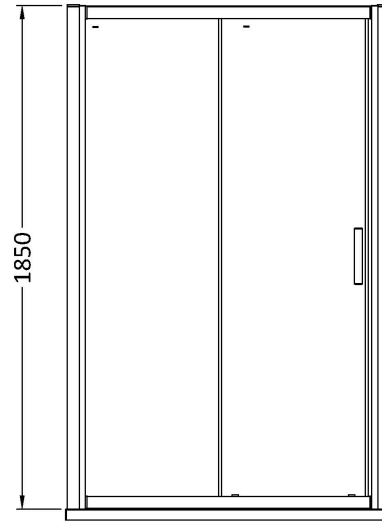

**Sales Code:** AQL12H3

**Description:** Pacific Sliding Door 1200mm New Handle

**Packaging Details**

Barcode: 5056462623559

Sales Code: AQLS12

Description: Pacific Sliding Shower Door 1200mm

### Product Dimensions

Height (mm):	1850
Width (mm):	1190
Depth (mm):	44
Nett Weight (kg):	37.3

### Packaging Dimensions

Height (mm):	1910
Width (mm):	825
Length (mm):	65
Gross Weight (kg):	37.3

**Sales Code:** HAN1203AA

**Description:** Single Handle Chrome

**Product Dimensions**

Length (mm):	
Width (mm):	20
Height (mm):	165
Depth (mm):	76
Nett Weight (kg):	0.13

**Packaging Dimensions**

Height (mm):	200
Width (mm):	30
Depth (mm):	74
Gross Weight (kg):	0.13