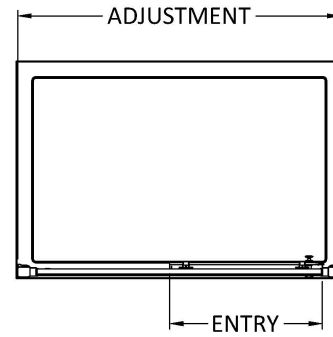

Sales Code: AQL12H3

Description: Pacific Sliding Door 1200mm New Handle

Packaging Details

Barcode: 5056462623559