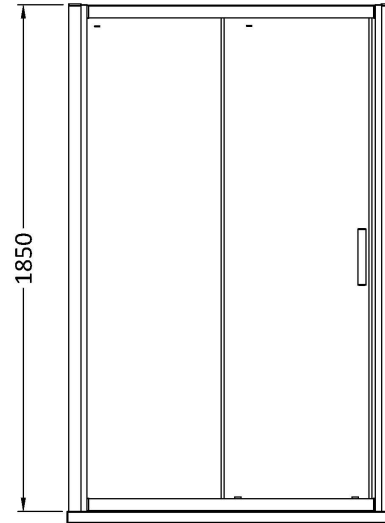

**Sales Code:** AQL12H3

**Description:** Pacific Sliding Door 1200mm New Handle

**Packaging Details**

Barcode: 5056462623559

Sales Code: AQLS12

Description: Pacific Sliding Shower Door 1200mm

### Product Dimensions

Height (mm):	1850
Width (mm):	1190
Depth (mm):	44
Nett Weight (kg):	37.3

### Packaging Dimensions

Height (mm):	1910
Width (mm):	825
Length (mm):	65
Gross Weight (kg):	37.3

**Sales Code:** HAN1203AA

**Description:** Single Handle Chrome

**Product Dimensions**

Length (mm):	
Width (mm):	20
Height (mm):	165
Depth (mm):	76
Nett Weight (kg):	0.13

**Packaging Dimensions**

Height (mm):	200
Width (mm):	30
Depth (mm):	74
Gross Weight (kg):	0.13