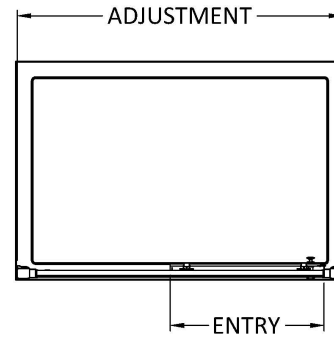

### Product Dimensions

Height (mm):	1850
Width (mm):	1190
Depth (mm):	44
Nett Weight (kg):	37.3

### Packaging Dimensions

Height (mm):	1910
Width (mm):	825
Length (mm):	65
Gross Weight (kg):	37.3

### Outer Box Dimensions (If Applicable)

Height (mm):	
Width (mm):	
Depth (mm):	
Length (mm):	
Gross Weight (kg):	
Barcode:	5055369080229

**Sales Code:** HAN1203AA

**Description:** Single Handle Chrome

**Product Dimensions**

Length (mm):	
Width (mm):	20
Height (mm):	165
Depth (mm):	76
Nett Weight (kg):	0.13

**Packaging Dimensions**

Height (mm):	200
Width (mm):	30
Depth (mm):	74
Gross Weight (kg):	0.13