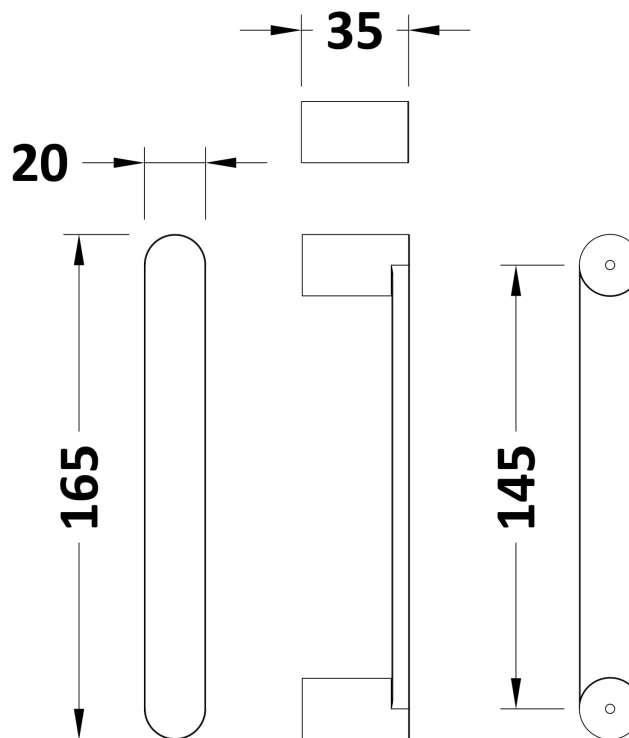

### Product Dimensions

Height (mm):	1850
Width (mm):	1190
Depth (mm):	44
Nett Weight (kg):	37.3

### Outer Box Dimensions (If Applicable)

Height (mm):	
Width (mm):	
Depth (mm):	
Length (mm):	
Gross Weight (kg):	
Barcode:	5055369080229

### Product Details

Country of Origin:	China
Fitting Instruction:	No
CE & UKCA:	Yes
Profile Material:	Aluminium
Profile Finish:	Polished Chrome
Adjustments (mm):	1145mm - 1190mm
Entry Width (mm):	480mm
Swing In Dim (mm):	N/A
Swing Out Dim (mm):	N/A
Radius (mm):	Not Applicable
Glass Thickness (mm):	6
Easy Fit:	Yes
Easy Clean:	No
Handle Style:	Square T Shape Handle
Handle Material:	Metal
Enclosure Design:	Framed
Wheel Type:	Dual, Quick Release
Support Bar Included:	Support Bar Not Included
Extras:	None

**Sales Code:** HAN1203AA

**Description:** Single Handle Chrome

**Product Dimensions**

Length (mm):	
Width (mm):	20
Height (mm):	165
Depth (mm):	76
Nett Weight (kg):	0.13

**Packaging Dimensions**

Height (mm):	200
Width (mm):	30
Depth (mm):	74
Gross Weight (kg):	0.13