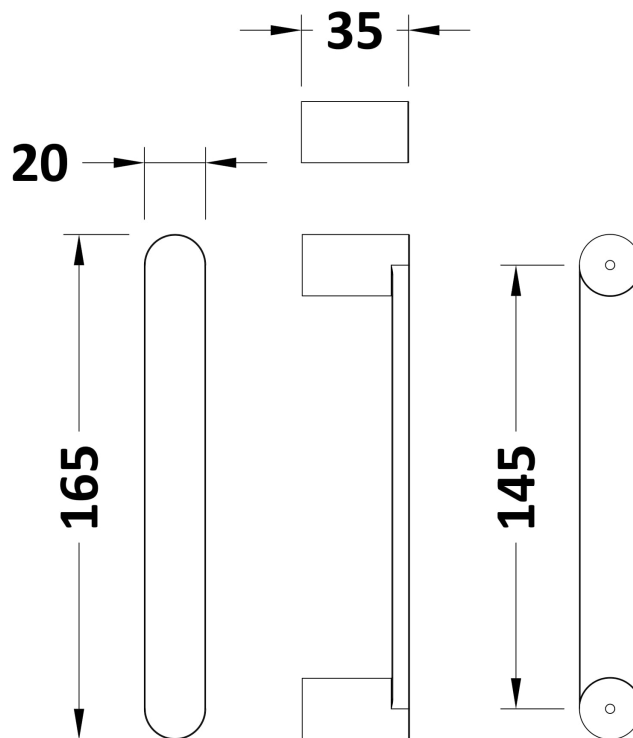

Height (mm):	1850
Width (mm):	1390
Depth (mm):	44
Nett Weight (kg):	43.3

**Packaging Dimensions**

Height (mm):	1910
Width (mm):	925
Length (mm):	65
Gross Weight (kg):	43.3

**Packaging Data**

Box Colour:	Brown Cardboard Box - Printed
Box Qty:	1
Label Size:	100 x 50
Label Colour:	Not Applicable
Label Qty:	0

**Outer Box Dimensions (If Applicable)**

Height (mm):	
Width (mm):	
Depth (mm):	
Length (mm):	
Gross Weight (kg):	
Barcode:	5055369080236

**Product Details**

Country of Origin:	China
Fitting Instruction:	No
CE & UKCA:	Yes
Profile Material:	Aluminium
Profile Finish:	Polished Chrome
Adjustments (mm):	1345mm - 1390mm
Entry Width (mm):	580mm
Swing In Dim (mm):	N/A
Swing Out Dim (mm):	N/A
Radius (mm):	Not Applicable
Glass Thickness (mm):	6
Easy Fit:	Yes
Easy Clean:	No
Handle Style:	Square T Shape Handle
Handle Material:	Metal
Enclosure Design:	Framed
Wheel Type:	Dual, Quick Release
Support Bar Included:	Support Bar Not Included
Extras:	None

**Sales Code:** HAN1203AA

**Description:** Single Handle Chrome

**Product Dimensions**

Length (mm):	
Width (mm):	20
Height (mm):	165
Depth (mm):	76
Nett Weight (kg):	0.13

**Packaging Dimensions**

Height (mm):	200
Width (mm):	30
Depth (mm):	74
Gross Weight (kg):	0.13

**Packaging Data**

Box Colour:	
Box Qty:	
Label Size:	x
Label Colour:	
Label Qty:	

**Outer Box Dimensions (If Applicable)**

Height (mm):	
Width (mm):	
Length (mm):	
Depth (mm):	
Gross Weight (kg):	
Barcode:	5056462617886