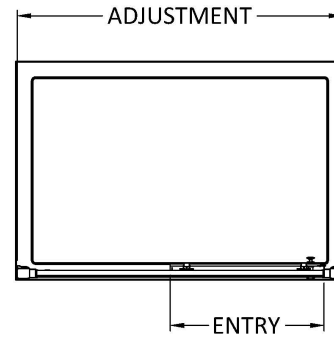

**Sales Code:** AQLS14H3

**Description:** Pacific Sliding Door 1400mm New Handle

**Packaging Details**

Barcode: 5056462623566

Sales Code: AQLS14

Description: Pacific Sliding Shower Door 1400mm

**Product Dimensions**

Height (mm):	1850
Width (mm):	1390
Depth (mm):	44
Nett Weight (kg):	43.3

**Packaging Dimensions**

Height (mm):	1910
Width (mm):	925
Length (mm):	65
Gross Weight (kg):	43.3

**Packaging Data**

Box Colour:	Brown Cardboard Box - Printed
Box Qty:	1
Label Size:	100 x 50
Label Colour:	Not Applicable
Label Qty:	0

**Outer Box Dimensions (If Applicable)**

Height (mm):	
Width (mm):	
Depth (mm):	
Length (mm):	
Gross Weight (kg):	
Barcode:	5055369080236

**Product Details**

Country of Origin:	China
Fitting Instruction:	No
CE & UKCA:	Yes
Profile Material:	Aluminium
Profile Finish:	Polished Chrome
Adjustments (mm):	1345mm - 1390mm
Entry Width (mm):	580mm
Swing In Dim (mm):	N/A
Swing Out Dim (mm):	N/A
Radius (mm):	Not Applicable
Glass Thickness (mm):	6
Easy Fit:	Yes
Easy Clean:	No
Handle Style:	Square T Shape Handle
Handle Material:	Metal
Enclosure Design:	Framed
Wheel Type:	Dual, Quick Release
Support Bar Included:	Support Bar Not Included
Extras:	None

**Sales Code:** HAN1203AA

**Description:** Single Handle Chrome

**Product Dimensions**

Length (mm):	
Width (mm):	20
Height (mm):	165
Depth (mm):	76
Nett Weight (kg):	0.13

**Packaging Dimensions**

Height (mm):	200
Width (mm):	30
Depth (mm):	74
Gross Weight (kg):	0.13