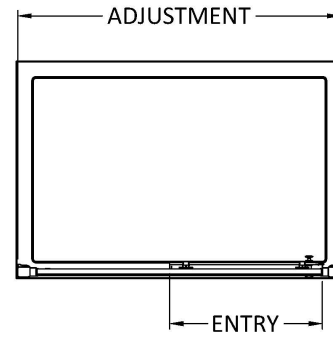

**Sales Code:** AQLS14H3

**Description:** Pacific Sliding Door 1400mm New Handle

**Packaging Details**

Barcode: 5056462623566

Sales Code: AQLS14

Description: Pacific Sliding Shower Door 1400mm

**Product Dimensions**

Height (mm):	1850
Width (mm):	1390
Depth (mm):	44
Nett Weight (kg):	43.3

**Packaging Dimensions**

Height (mm):	1910
Width (mm):	925
Length (mm):	65
Gross Weight (kg):	43.3

**Packaging Data**

Box Colour:	Brown Cardboard Box - Printed
Box Qty:	1
Label Size:	100 x 50
Label Colour:	Not Applicable
Label Qty:	0

**Outer Box Dimensions (If Applicable)**

Height (mm):	
Width (mm):	
Depth (mm):	
Length (mm):	
Gross Weight (kg):	
Barcode:	5055369080236

**Product Details**

Country of Origin:	China
Fitting Instruction:	No
CE & UKCA:	Yes
Profile Material:	Aluminium
Profile Finish:	Polished Chrome
Adjustments (mm):	1345mm - 1390mm
Entry Width (mm):	580mm
Swing In Dim (mm):	N/A
Swing Out Dim (mm):	N/A
Radius (mm):	Not Applicable
Glass Thickness (mm):	6
Easy Fit:	Yes
Easy Clean:	No
Handle Style:	Square T Shape Handle
Handle Material:	Metal
Enclosure Design:	Framed
Wheel Type:	Dual, Quick Release
Support Bar Included:	Support Bar Not Included
Extras:	None

**Sales Code:** HAN1203AA

**Description:** Single Handle Chrome

**Product Dimensions**

Length (mm):	
Width (mm):	20
Height (mm):	165
Depth (mm):	76
Nett Weight (kg):	0.13

**Packaging Dimensions**

Height (mm):	200
Width (mm):	30
Depth (mm):	74
Gross Weight (kg):	0.13