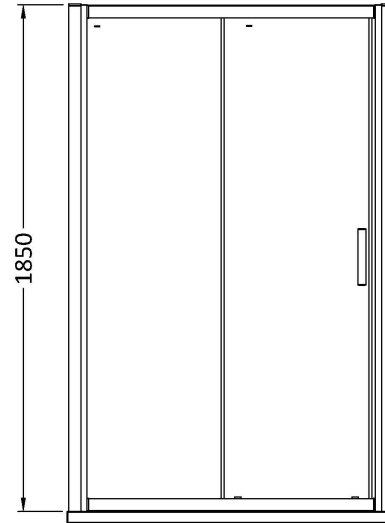

**Sales Code:** AQLS14H3

**Description:** Pacific Sliding Door 1400mm New Handle

**Packaging Details**

Barcode: 5056462623566

Sales Code: AQLS14

Description: Pacific Sliding Shower Door 1400mm

**Product Dimensions**

Height (mm):	1850
Width (mm):	1390
Depth (mm):	44
Nett Weight (kg):	43.3

**Packaging Dimensions**

Height (mm):	1910
Width (mm):	925
Length (mm):	65
Gross Weight (kg):	43.3

**Packaging Data**

Box Colour:	Brown Cardboard Box - Printed
Box Qty:	1
Label Size:	100 x 50
Label Colour:	Not Applicable
Label Qty:	0

**Outer Box Dimensions (If Applicable)**

Height (mm):	
Width (mm):	
Depth (mm):	
Length (mm):	
Gross Weight (kg):	
Barcode:	5055369080236

**Product Details**

Country of Origin:	China
Fitting Instruction:	No
CE & UKCA:	Yes
Profile Material:	Aluminium
Profile Finish:	Polished Chrome
Adjustments (mm):	1345mm - 1390mm
Entry Width (mm):	580mm
Swing In Dim (mm):	N/A
Swing Out Dim (mm):	N/A
Radius (mm):	Not Applicable
Glass Thickness (mm):	6
Easy Fit:	Yes
Easy Clean:	No
Handle Style:	Square T Shape Handle
Handle Material:	Metal
Enclosure Design:	Framed
Wheel Type:	Dual, Quick Release
Support Bar Included:	Support Bar Not Included
Extras:	None

**Sales Code:** HAN1203AA

**Description:** Single Handle Chrome

**Product Dimensions**

Length (mm):	
Width (mm):	20
Height (mm):	165
Depth (mm):	76
Nett Weight (kg):	0.13

**Packaging Dimensions**

Height (mm):	200
Width (mm):	30
Depth (mm):	74
Gross Weight (kg):	0.13