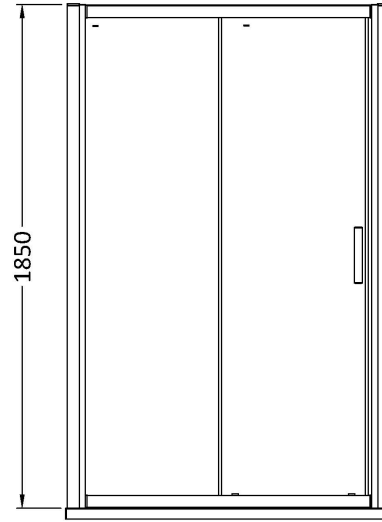

**Sales Code:** AQLS14H3

**Description:** Pacific Sliding Door 1400mm New Handle

**Packaging Details**

Barcode: 5056462623566

Sales Code: AQLS14

Description: Pacific Sliding Shower Door 1400mm

**Product Dimensions**

Height (mm):	1850
Width (mm):	1390
Depth (mm):	44
Nett Weight (kg):	43.3

**Packaging Dimensions**

Height (mm):	1910
Width (mm):	925
Length (mm):	65
Gross Weight (kg):	43.3

**Packaging Data**

Box Colour:	Brown Cardboard Box - Printed
Box Qty:	1
Label Size:	100 x 50
Label Colour:	Not Applicable
Label Qty:	0

**Outer Box Dimensions (If Applicable)**

Height (mm):	
Width (mm):	
Depth (mm):	
Length (mm):	
Gross Weight (kg):	
Barcode:	5055369080236

**Product Details**

Country of Origin:	China
Fitting Instruction:	No
CE & UKCA:	Yes
Profile Material:	Aluminium
Profile Finish:	Polished Chrome
Adjustments (mm):	1345mm - 1390mm
Entry Width (mm):	580mm
Swing In Dim (mm):	N/A
Swing Out Dim (mm):	N/A
Radius (mm):	Not Applicable
Glass Thickness (mm):	6
Easy Fit:	Yes
Easy Clean:	No
Handle Style:	Square T Shape Handle
Handle Material:	Metal
Enclosure Design:	Framed
Wheel Type:	Dual, Quick Release
Support Bar Included:	Support Bar Not Included
Extras:	None

**Sales Code:** HAN1203AA

**Description:** Single Handle Chrome

**Product Dimensions**

Length (mm):	
Width (mm):	20
Height (mm):	165
Depth (mm):	76
Nett Weight (kg):	0.13

**Packaging Dimensions**

Height (mm):	200
Width (mm):	30
Depth (mm):	74
Gross Weight (kg):	0.13