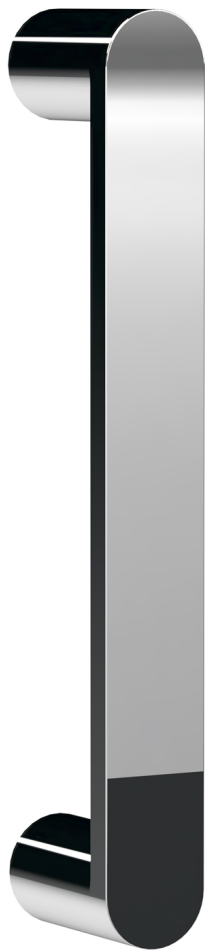

**Sales Code:** AQLS14H3

**Description:** Pacific Sliding Door 1400mm New Handle

**Packaging Details**

Barcode: 5056462623566

Sales Code: AQLS14

Description: Pacific Sliding Shower Door 1400mm

**Product Dimensions**

Height (mm):	1850
Width (mm):	1390
Depth (mm):	44
Nett Weight (kg):	43.3

**Packaging Dimensions**

Height (mm):	1910
Width (mm):	925
Length (mm):	65
Gross Weight (kg):	43.3

**Packaging Data**

Box Colour:	Brown Cardboard Box - Printed
Box Qty:	1
Label Size:	100 x 50
Label Colour:	Not Applicable
Label Qty:	0

**Outer Box Dimensions (If Applicable)**

Height (mm):	
Width (mm):	
Depth (mm):	
Length (mm):	
Gross Weight (kg):	
Barcode:	5055369080236

**Product Details**

Country of Origin:	China
Fitting Instruction:	No
CE & UKCA:	Yes
Profile Material:	Aluminium
Profile Finish:	Polished Chrome
Adjustments (mm):	1345mm - 1390mm
Entry Width (mm):	580mm
Swing In Dim (mm):	N/A
Swing Out Dim (mm):	N/A
Radius (mm):	Not Applicable
Glass Thickness (mm):	6
Easy Fit:	Yes
Easy Clean:	No
Handle Style:	Square T Shape Handle
Handle Material:	Metal
Enclosure Design:	Framed
Wheel Type:	Dual, Quick Release
Support Bar Included:	Support Bar Not Included
Extras:	None

**Sales Code:** HAN1203AA

**Description:** Single Handle Chrome

**Product Dimensions**

Length (mm):	
Width (mm):	20
Height (mm):	165
Depth (mm):	76
Nett Weight (kg):	0.13

**Packaging Dimensions**

Height (mm):	200
Width (mm):	30
Depth (mm):	74
Gross Weight (kg):	0.13