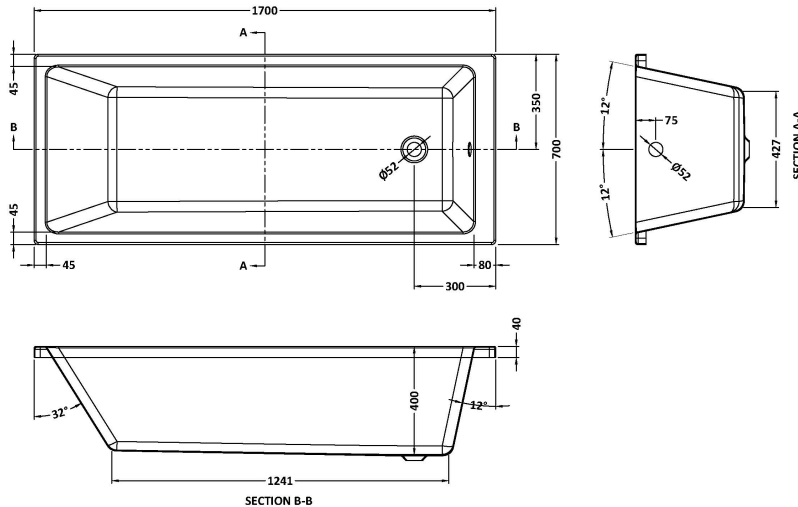

### Product Dimensions

Length (mm):	1700
Width (mm):	700
Depth (mm):	400
Nett Weight (kg):	21

### Packaging Dimensions

Length (mm):	1770
Width (mm):	710
Depth (mm):	420
Gross Weight (kg):	21

### Outer Box Dimensions (If Applicable)

Length (mm):	
Width (mm):	
Height (mm):	
Gross Weight (kg):	
Barcode:	5056462692197

### Product Details

Country of Origin:	Egypt
Fitting Instruction:	No
Certification:	FSC: CE & UKCA:
Material Colour Reference:	European White
Product Material:	Acrylic
Material Thickness:	4mm
Volume (Ltr):	200L
Displaced Capacity:	130L
Leg Set Included:	Legset Included
Waste Included:	Waste Not Included
Drilled/Undrilled:	Undrilled For Taps
Includes Grips:	No Grips Supplied
Embossed:	No
No of Tapholes:	None
Anti-Slip:	No