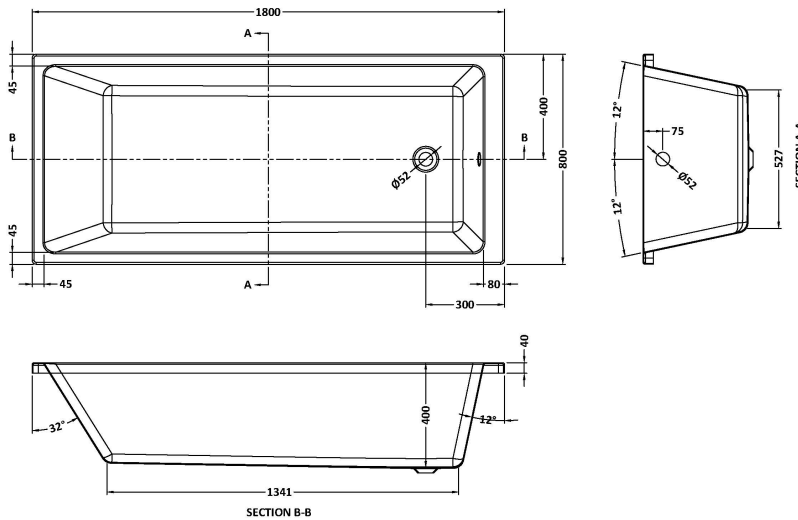

Sales Code: NBA814

Description: Thin Edge Se Bath & Legs 1800X800

Product Dimensions

Length (mm):	1800
Width (mm):	800
Depth (mm):	400
Nett Weight (kg):	25.5

Packaging Dimensions

Length (mm):	1870
Width (mm):	810
Depth (mm):	420
Gross Weight (kg):	25.5

Packaging Data

Box Colour:	Brown Cardboard Sleeve
Box Qty:	1
Label Size:	192 x 38
Label Colour:	White Label
Label Qty:	2

Outer Box Dimensions (If Applicable)

Length (mm):	
Width (mm):	
Height (mm):	
Gross Weight (kg):	
Barcode:	5056462695006

Product Details

Country of Origin:	Egypt
Fitting Instruction:	No
Certification:	FSC: CE & UKCA:
Material Colour Reference:	European White
Product Material:	Acrylic
Material Thickness:	4mm
Volume (Ltr):	250L
Displaced Capacity:	180L
Leg Set Included:	Legset Included
Waste Included:	Waste Not Included
Drilled/Undrilled:	Undrilled For Taps
Includes Grips:	No Grips Supplied
Embossed:	No
No of Tapholes:	None
Anti-Slip:	No