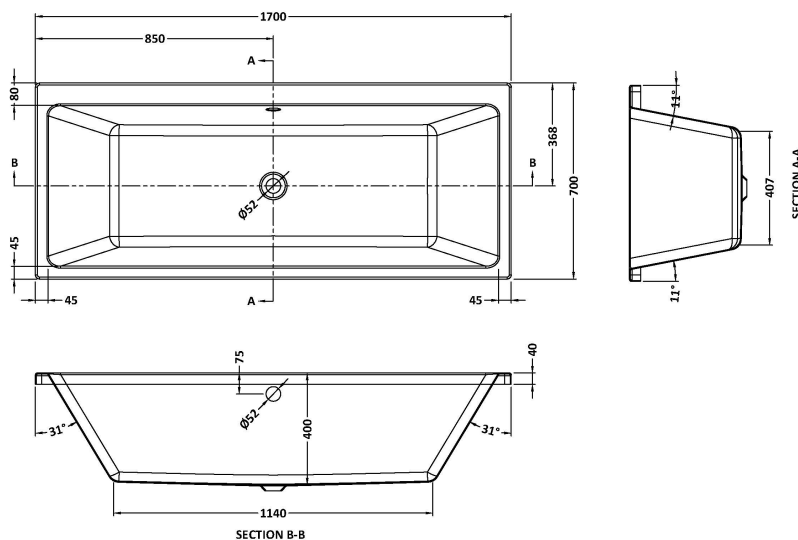

### Product Dimensions

Length (mm):	1700
Width (mm):	700
Depth (mm):	400
Nett Weight (kg):	21

### Packaging Dimensions

Length (mm):	1770
Width (mm):	710
Depth (mm):	420
Gross Weight (kg):	21

### Outer Box Dimensions (If Applicable)

Length (mm):	
Width (mm):	
Height (mm):	
Gross Weight (kg):	
Barcode:	5056462695013

### Product Details

Country of Origin:	Egypt
Fitting Instruction:	No
Certification:	FSC: CE & UKCA:
Material Colour Reference:	European White
Product Material:	Acrylic
Material Thickness:	4mm
Volume (Ltr):	180L
Displaced Capacity:	110L
Leg Set Included:	Legset Included
Waste Included:	Waste Not Included
Drilled/Undrilled:	Undrilled For Taps
Includes Grips:	No Grips Supplied
Embossed:	No
No of Tapholes:	None
Anti-Slip:	No