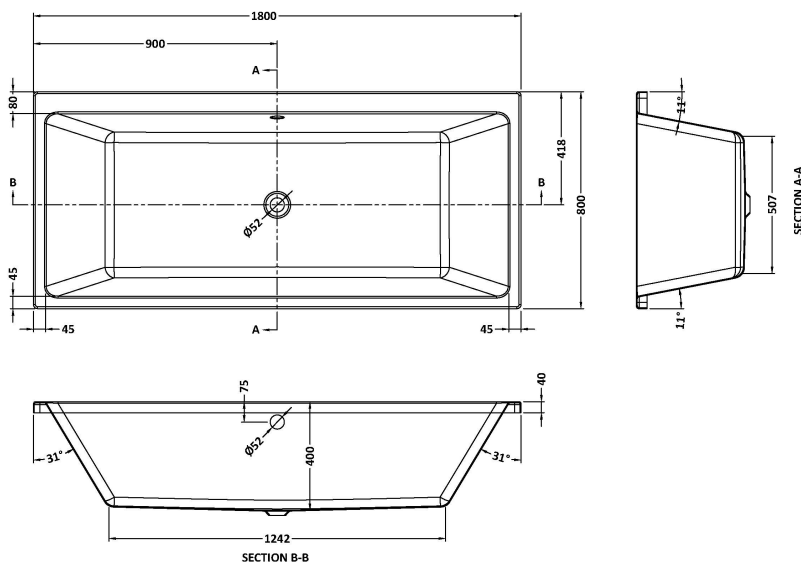

Sales Code: NBA914

Description: Thin Edge De Bath & Legs 1800X800

Product Dimensions

Length (mm):	1800
Width (mm):	800
Depth (mm):	400
Nett Weight (kg):	22

Packaging Dimensions

Length (mm):	1870
Width (mm):	810
Depth (mm):	420
Gross Weight (kg):	22

Packaging Data

Box Colour:	Brown Cardboard Sleeve
Box Qty:	1
Label Size:	192 x 38
Label Colour:	White Label
Label Qty:	2

Outer Box Dimensions (If Applicable)

Length (mm):	
Width (mm):	
Height (mm):	
Gross Weight (kg):	
Barcode:	5056462695020

Product Details

Country of Origin:	Egypt
Fitting Instruction:	No
Certification:	FSC: CE & UKCA:
Material Colour Reference:	European White
Product Material:	Acrylic
Material Thickness:	4mm
Volume (Ltr):	235L
Displaced Capacity:	165L
Leg Set Included:	Legset Included
Waste Included:	Waste Not Included
Drilled/Undrilled:	Undrilled For Taps
Includes Grips:	No Grips Supplied
Embossed:	No
No of Tapholes:	None
Anti-Slip:	No