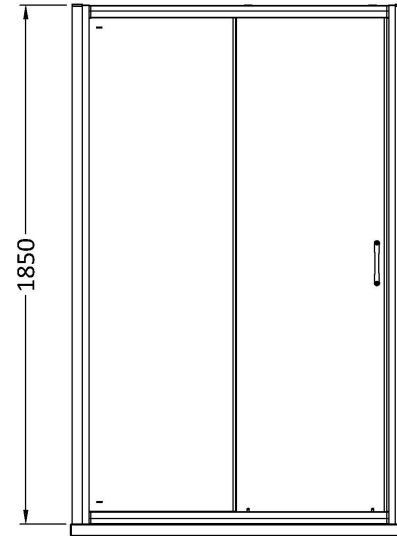

Sales Code: ERSL12H5

Description: Ella 1200mm Sliding Door New Handle

Packaging Details

Barcode: 5056462624617

Sales Code: ERSL12

Description: Ella 1200mm Sliding Door (1850mm)

Product Dimensions

Height (mm):	1850
Width (mm):	1190
Depth (mm):	42
Nett Weight (kg):	29.8

Packaging Dimensions

Height (mm):	1910
Width (mm):	740
Length (mm):	65
Gross Weight (kg):	29.8

Packaging Data

Box Colour:	Brown Cardboard Box - Printed
Box Qty:	1
Label Size:	100 x 50
Label Colour:	Not Applicable
Label Qty:	0

Outer Box Dimensions (If Applicable)

Height (mm):	
Width (mm):	
Depth (mm):	
Length (mm):	
Gross Weight (kg):	
Barcode:	5055369078684

Product Details

Country of Origin:	China
Fitting Instruction:	No
CE & UKCA:	Yes
Profile Material:	Aluminium
Profile Finish:	Satin Chrome
Adjustments (mm):	1150mm - 1190mm
Entry Width (mm):	480mm
Swing In Dim (mm):	N/A
Swing Out Dim (mm):	N/A
Radius (mm):	Not Applicable
Glass Thickness (mm):	5
Easy Fit:	Yes
Easy Clean:	No
Handle Style:	D Shape Handle
Handle Material:	Plastic
Enclosure Design:	Framed
Wheel Type:	Plastic, Dual, Quick Release
Support Bar Included:	Support Bar Not Included
Extras:	None

Sales Code: HAN1005AA

Description: Handles

Product Dimensions

Length (mm):	
Width (mm):	18
Height (mm):	156
Depth (mm):	70
Nett Weight (kg):	0.1

Packaging Dimensions

Height (mm):	55
Width (mm):	55
Depth (mm):	55
Gross Weight (kg):	0.1