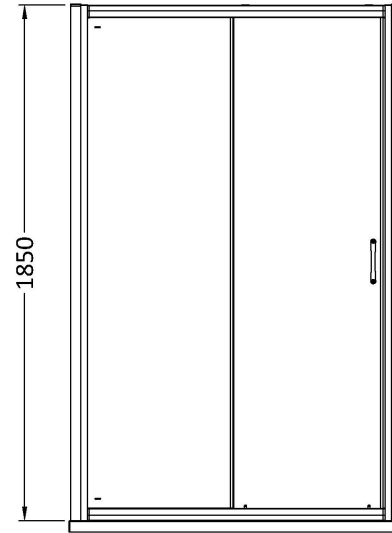

Sales Code: ERSL12H5

Description: Ella 1200mm Sliding Door New Handle

Packaging Details

Barcode: 5056462624617

Sales Code: ERSL12

Description: Ella 1200mm Sliding Door (1850mm)

Product Dimensions

Height (mm):	1850
Width (mm):	1190
Depth (mm):	42
Nett Weight (kg):	29.8

Packaging Dimensions

Height (mm):	1910
Width (mm):	740
Length (mm):	65
Gross Weight (kg):	29.8

Packaging Data

Box Colour:	Brown Cardboard Box - Printed
Box Qty:	1
Label Size:	100 x 50
Label Colour:	Not Applicable
Label Qty:	0

Outer Box Dimensions (If Applicable)

Height (mm):	
Width (mm):	
Depth (mm):	
Length (mm):	
Gross Weight (kg):	
Barcode:	5055369078684

Product Details

Country of Origin:	China
Fitting Instruction:	No
CE & UKCA:	Yes
Profile Material:	Aluminium
Profile Finish:	Satin Chrome
Adjustments (mm):	1150mm - 1190mm
Entry Width (mm):	480mm
Swing In Dim (mm):	N/A
Swing Out Dim (mm):	N/A
Radius (mm):	Not Applicable
Glass Thickness (mm):	5
Easy Fit:	Yes
Easy Clean:	No
Handle Style:	D Shape Handle
Handle Material:	Plastic
Enclosure Design:	Framed
Wheel Type:	Plastic, Dual, Quick Release
Support Bar Included:	Support Bar Not Included
Extras:	None

Sales Code: HAN1005AA

Description: Handles

Product Dimensions

Length (mm):	
Width (mm):	18
Height (mm):	156
Depth (mm):	70
Nett Weight (kg):	0.1

Packaging Dimensions

Height (mm):	55
Width (mm):	55
Depth (mm):	55
Gross Weight (kg):	0.1