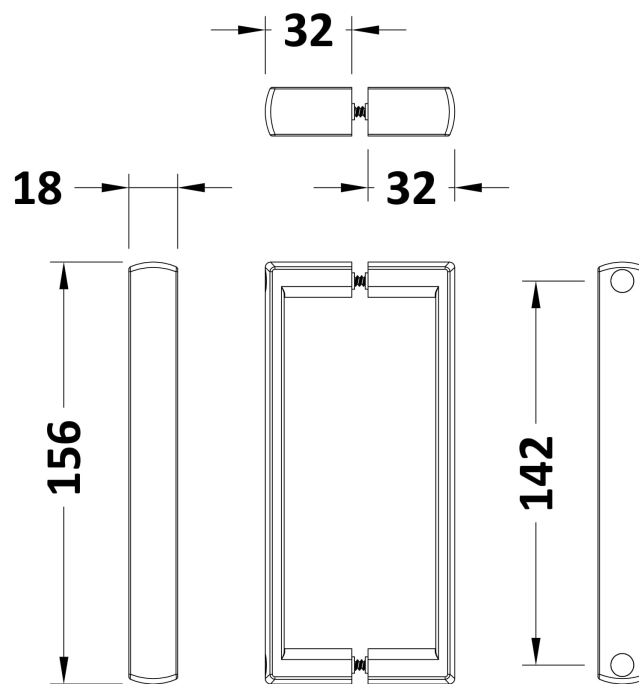

Packaging Dimensions

Height (mm):	1910
Width (mm):	740
Length (mm):	65
Gross Weight (kg):	29.8

Packaging Data

Box Colour:	Brown Cardboard Box - Printed
Box Qty:	1
Label Size:	100 x 50
Label Colour:	Not Applicable
Label Qty:	0

Outer Box Dimensions (If Applicable)

Height (mm):	
Width (mm):	
Depth (mm):	
Length (mm):	
Gross Weight (kg):	
Barcode:	5055369078684

Product Details

Country of Origin:	China
Fitting Instruction:	No
CE & UKCA:	Yes
Profile Material:	Aluminium
Profile Finish:	Satin Chrome
Adjustments (mm):	1150mm - 1190mm
Entry Width (mm):	480mm
Swing In Dim (mm):	N/A
Swing Out Dim (mm):	N/A
Radius (mm):	Not Applicable
Glass Thickness (mm):	5
Easy Fit:	Yes
Easy Clean:	No
Handle Style:	D Shape Handle
Handle Material:	Plastic
Enclosure Design:	Framed
Wheel Type:	Plastic, Dual, Quick Release
Support Bar Included:	Support Bar Not Included
Extras:	None

Sales Code: HAN1005AA

Description: Handles

Product Dimensions

Length (mm):	
Width (mm):	18
Height (mm):	156
Depth (mm):	70
Nett Weight (kg):	0.1

Packaging Dimensions

Height (mm):	55
Width (mm):	55
Depth (mm):	55
Gross Weight (kg):	0.1

Packaging Data

Box Colour:	
Box Qty:	
Label Size:	x
Label Colour:	
Label Qty:	

Outer Box Dimensions (If Applicable)

Height (mm):	
Width (mm):	
Length (mm):	
Depth (mm):	
Gross Weight (kg):	
Barcode:	5056462617879