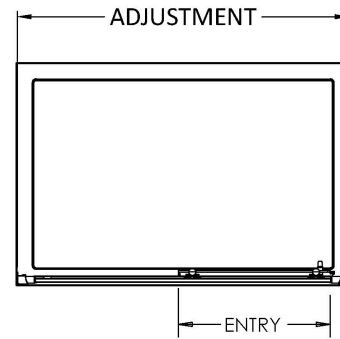

Sales Code: ERSL12H5

Description: Ella 1200mm Sliding Door New Handle

Packaging Details

Barcode: 5056462624617

Sales Code: ERSL12

Description: Ella 1200mm Sliding Door (1850mm)

Product Dimensions

Height (mm):	1850
Width (mm):	1190
Depth (mm):	42
Nett Weight (kg):	29.8

Packaging Dimensions

Height (mm):	1910
Width (mm):	740
Length (mm):	65
Gross Weight (kg):	29.8

Packaging Data

Box Colour:	Brown Cardboard Box - Printed
Box Qty:	1
Label Size:	100 x 50
Label Colour:	Not Applicable
Label Qty:	0

Outer Box Dimensions (If Applicable)

Height (mm):	
Width (mm):	
Depth (mm):	
Length (mm):	
Gross Weight (kg):	
Barcode:	5055369078684

Product Details

Country of Origin:	China
Fitting Instruction:	No
CE & UKCA:	Yes
Profile Material:	Aluminium
Profile Finish:	Satin Chrome
Adjustments (mm):	1150mm - 1190mm
Entry Width (mm):	480mm
Swing In Dim (mm):	N/A
Swing Out Dim (mm):	N/A
Radius (mm):	Not Applicable
Glass Thickness (mm):	5
Easy Fit:	Yes
Easy Clean:	No
Handle Style:	D Shape Handle
Handle Material:	Plastic
Enclosure Design:	Framed
Wheel Type:	Plastic, Dual, Quick Release
Support Bar Included:	Support Bar Not Included
Extras:	None

Sales Code: HAN1005AA

Description: Handles

Product Dimensions

Length (mm):	
Width (mm):	18
Height (mm):	156
Depth (mm):	70
Nett Weight (kg):	0.1

Packaging Dimensions

Height (mm):	55
Width (mm):	55
Depth (mm):	55
Gross Weight (kg):	0.1