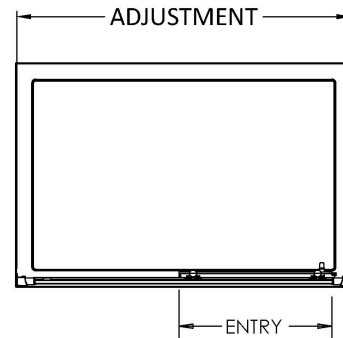

Sales Code: ERSL12H5

Description: Ella 1200mm Sliding Door New Handle

Packaging Details

Barcode: 5056462624617

Sales Code: ERSL12

Description: Ella 1200mm Sliding Door (1850mm)

Product Dimensions

Height (mm):	1850
Width (mm):	1190
Depth (mm):	42
Nett Weight (kg):	29.8

Packaging Dimensions

Height (mm):	1910
Width (mm):	740
Length (mm):	65
Gross Weight (kg):	29.8

Packaging Data

Box Colour:	Brown Cardboard Box - Printed
Box Qty:	1
Label Size:	100 x 50
Label Colour:	Not Applicable
Label Qty:	0

Outer Box Dimensions (If Applicable)

Height (mm):	
Width (mm):	
Depth (mm):	
Length (mm):	
Gross Weight (kg):	
Barcode:	5055369078684

Product Details

Country of Origin:	China
Fitting Instruction:	No
CE & UKCA:	Yes
Profile Material:	Aluminium
Profile Finish:	Satin Chrome
Adjustments (mm):	1150mm - 1190mm
Entry Width (mm):	480mm
Swing In Dim (mm):	N/A
Swing Out Dim (mm):	N/A
Radius (mm):	Not Applicable
Glass Thickness (mm):	5
Easy Fit:	Yes
Easy Clean:	No
Handle Style:	D Shape Handle
Handle Material:	Plastic
Enclosure Design:	Framed
Wheel Type:	Plastic, Dual, Quick Release
Support Bar Included:	Support Bar Not Included
Extras:	None

Sales Code: HAN1005AA

Description: Handles

Product Dimensions

Length (mm):	
Width (mm):	18
Height (mm):	156
Depth (mm):	70
Nett Weight (kg):	0.1

Packaging Dimensions

Height (mm):	55
Width (mm):	55
Depth (mm):	55
Gross Weight (kg):	0.1