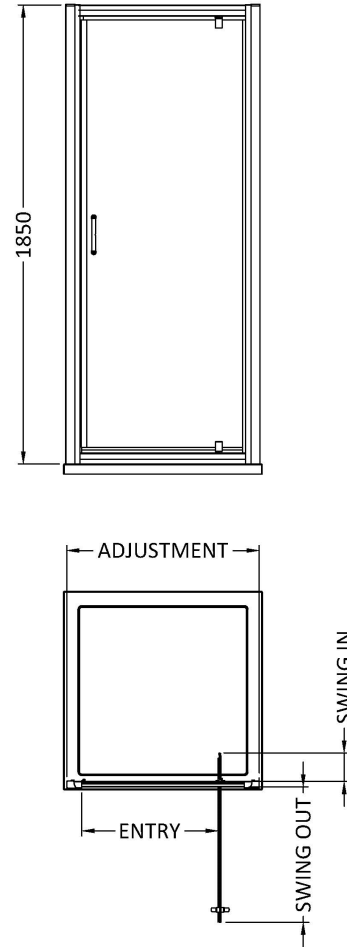

Sales Code: ERPD76H5

Description: Ella 760mm Pivot Door New Handle

Packaging Details

Barcode: 5056462624518

Sales Code: ERPD76

Description: Ella 760mm Pivot Door (1850mm)

Product Dimensions

Height (mm):	1850
Width (mm):	750
Depth (mm):	42
Nett Weight (kg):	20.1

Packaging Dimensions

Height (mm):	1910
Width (mm):	760
Length (mm):	65
Gross Weight (kg):	20.1

Packaging Data

Box Colour:	Brown Cardboard Box - Printed
Box Qty:	1
Label Size:	100 x 50
Label Colour:	Not Applicable
Label Qty:	0

Outer Box Dimensions (If Applicable)

Height (mm):	
Width (mm):	
Depth (mm):	
Length (mm):	
Gross Weight (kg):	
Barcode:	5055369078707

Product Details

Country of Origin:	China
Fitting Instruction:	No
CE & UKCA:	Yes
Profile Material:	Aluminium
Profile Finish:	Satin Chrome
Adjustments (mm):	720mm - 750mm
Entry Width (mm):	515mm
Swing In Dim (mm):	120mm
Swing Out Dim (mm):	490mm
Radius (mm):	Not Applicable
Glass Thickness (mm):	5
Easy Fit:	No
Easy Clean:	No
Handle Style:	D Shape Handle
Handle Material:	Plastic
Enclosure Design:	Semi-Frameless
Wheel Type:	Not Applicable
Support Bar Included:	Support Bar Not Included
Extras:	None

Sales Code: HAN1005AA

Description: Handles

Product Dimensions

Length (mm):	
Width (mm):	18
Height (mm):	156
Depth (mm):	70
Nett Weight (kg):	0.1

Packaging Dimensions

Height (mm):	55
Width (mm):	55
Depth (mm):	55
Gross Weight (kg):	0.1