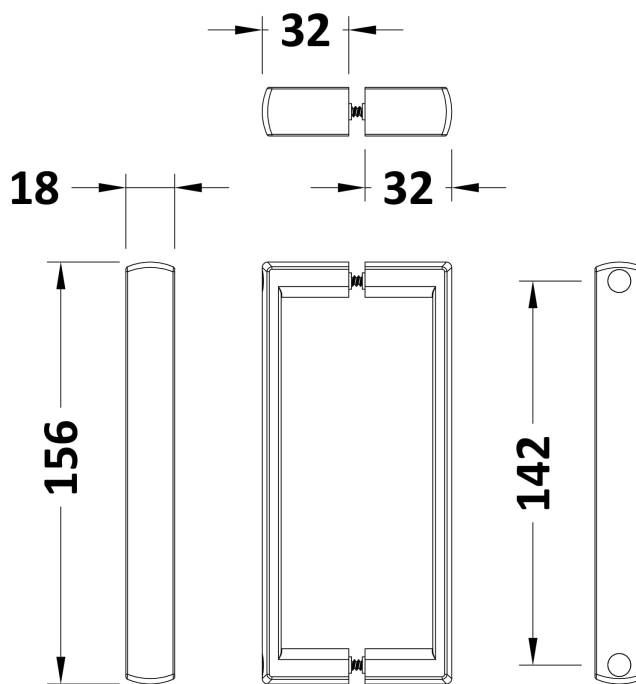

Packaging Dimensions

Height (mm):	1910
Width (mm):	760
Length (mm):	65
Gross Weight (kg):	20.1

Packaging Data

Box Colour:	Brown Cardboard Box - Printed
Box Qty:	1
Label Size:	100 x 50
Label Colour:	Not Applicable
Label Qty:	0

Outer Box Dimensions (If Applicable)

Height (mm):	
Width (mm):	
Depth (mm):	
Length (mm):	
Gross Weight (kg):	
Barcode:	5055369078707

Product Details

Country of Origin:	China
Fitting Instruction:	No
CE & UKCA:	Yes
Profile Material:	Aluminium
Profile Finish:	Satin Chrome
Adjustments (mm):	720mm - 750mm
Entry Width (mm):	515mm
Swing In Dim (mm):	120mm
Swing Out Dim (mm):	490mm
Radius (mm):	Not Applicable
Glass Thickness (mm):	5
Easy Fit:	No
Easy Clean:	No
Handle Style:	D Shape Handle
Handle Material:	Plastic
Enclosure Design:	Semi-Frameless
Wheel Type:	Not Applicable
Support Bar Included:	Support Bar Not Included
Extras:	None

Sales Code: HAN1005AA

Description: Handles

Product Dimensions

Length (mm):	
Width (mm):	18
Height (mm):	156
Depth (mm):	70
Nett Weight (kg):	0.1

Packaging Dimensions

Height (mm):	55
Width (mm):	55
Depth (mm):	55
Gross Weight (kg):	0.1

Packaging Data

Box Colour:	
Box Qty:	
Label Size:	x
Label Colour:	
Label Qty:	

Outer Box Dimensions (If Applicable)

Height (mm):	
Width (mm):	
Length (mm):	
Depth (mm):	
Gross Weight (kg):	
Barcode:	5056462617879