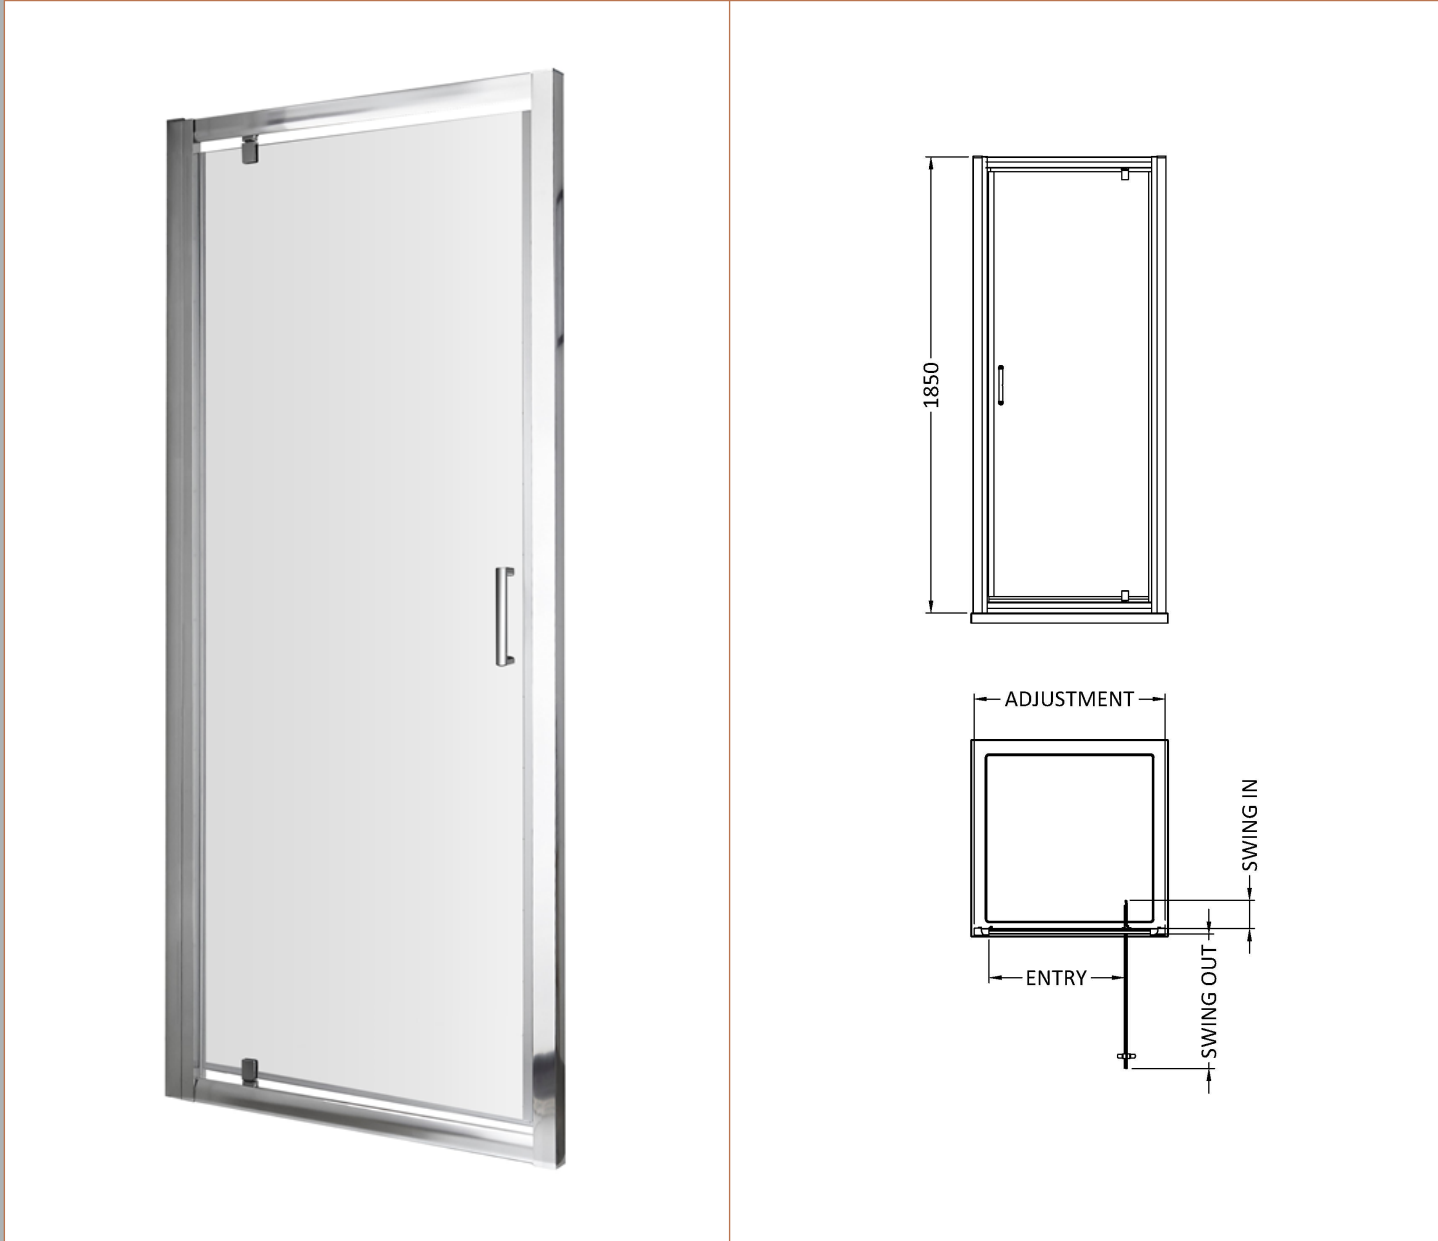

Sales Code: ERPD76H5

Description: Ella 760mm Pivot Door New Handle

Packaging Details

Barcode: 5056462624518

Sales Code: ERPD76

Description: Ella 760mm Pivot Door (1850mm)

Product Dimensions

Height (mm):	1850
Width (mm):	750
Depth (mm):	42
Nett Weight (kg):	20.1

Packaging Dimensions

Height (mm):	1910
Width (mm):	760
Length (mm):	65
Gross Weight (kg):	20.1

Packaging Data

Box Colour:	Brown Cardboard Box - Printed
Box Qty:	1
Label Size:	100 x 50
Label Colour:	Not Applicable
Label Qty:	0

Outer Box Dimensions (If Applicable)

Height (mm):	
Width (mm):	
Depth (mm):	
Length (mm):	
Gross Weight (kg):	
Barcode:	5055369078707

Product Details

Country of Origin:	China
Fitting Instruction:	No
CE & UKCA:	Yes
Profile Material:	Aluminium
Profile Finish:	Satin Chrome
Adjustments (mm):	720mm - 750mm
Entry Width (mm):	515mm
Swing In Dim (mm):	120mm
Swing Out Dim (mm):	490mm
Radius (mm):	Not Applicable
Glass Thickness (mm):	5
Easy Fit:	No
Easy Clean:	No
Handle Style:	D Shape Handle
Handle Material:	Plastic
Enclosure Design:	Semi-Frameless
Wheel Type:	Not Applicable
Support Bar Included:	Support Bar Not Included
Extras:	None

Sales Code: HAN1005AA

Description: Handles

Product Dimensions

Length (mm):	
Width (mm):	18
Height (mm):	156
Depth (mm):	70
Nett Weight (kg):	0.1

Packaging Dimensions

Height (mm):	55
Width (mm):	55
Depth (mm):	55
Gross Weight (kg):	0.1