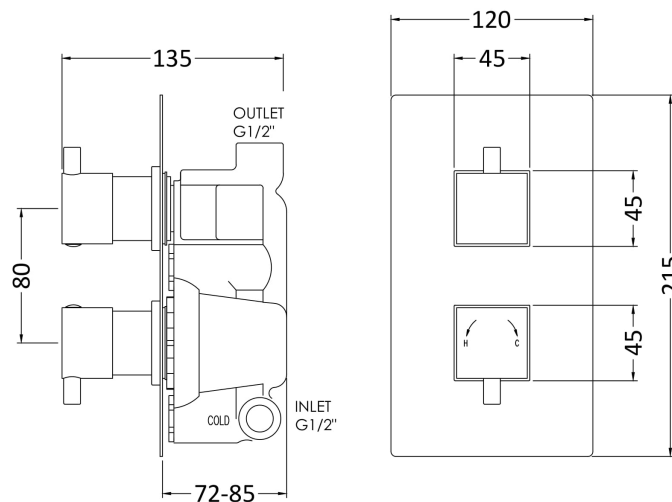

Sales Code: JTY301

Description: Twin Conc Thermostatic Shower Valve

Product Dimensions

Length (mm):	
Width (mm):	120
Height (mm):	215
Depth (mm):	133
Nett Weight (kg):	2.87

Packaging Dimensions

Length (mm):	250
Width (mm):	240
Height (mm):	110
Gross Weight (kg):	2.87

Packaging Data

Box Colour:	White Cardboard Box
Box Qty:	1
Label Size:	100 x 50
Label Colour:	White Label
Label Qty:	2

Outer Box Dimensions (If Applicable)

Length (mm):	
Width (mm):	500
Height (mm):	370
Depth (mm):	275
Gross Weight (kg):	17
Barcode:	5055146188940

Product Details

Country of Origin:	United Kingdom
Fitting Instruction:	No
Product Material:	Brass/ABS
Mount Type:	Wall, Recessed
Outlet Elbow Supplied:	No
Easy Clean:	Not Applicable
Head Included:	No
Handset Included:	No
Body Jets Included:	Not Applicable
No of Body Jets:	Not Applicable
Operating Pressure (bar):	0.1
Valve/Cartridge Type:	1/4 Turn Ceramic Disc
Flow Rates (L/min):	0.1 bar: 5.5 0.5 bar: 14 1 bar: 20 2 bar: 29 3 bar: 44
TMV2 Approved:	No Approval No: N/A
TMV3 Approved:	No Approval No: N/A
WRAS Approved:	Yes Approval No: 2204707
Head Function:	Not Applicable
Handset Function:	Not Applicable
Body Jet Info:	Not Applicable
Pipe Size:	15 mm (1/2" Bsp)
Pipe Centres:	N/A
Colour/Finish:	Chrome
Hose Included:	Not Applicable
No. of Outlets:	1